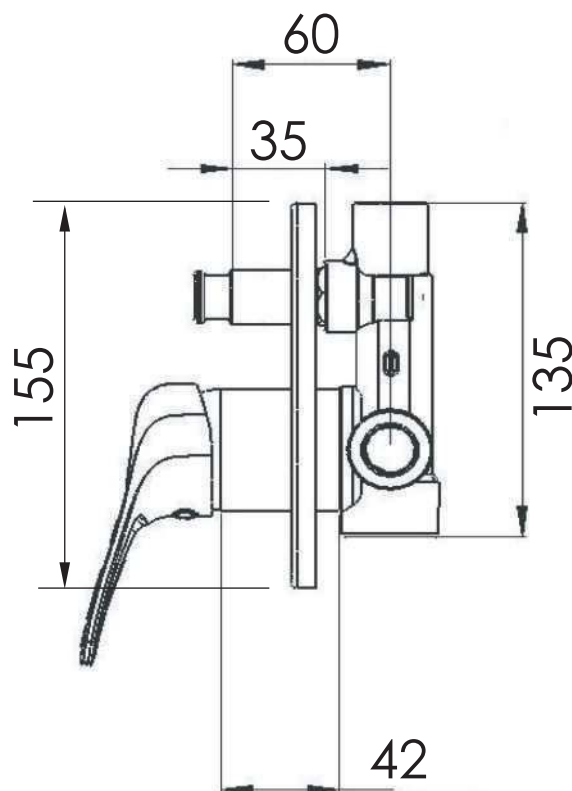

REMER

RUBINETTERIE

SCHEDA TECNICA

TECHNICAL FEATURES

ART. COD.

K09

MATERIALI / MATERIALS

OTTONE CROMATO / CHROME PLATED BRASS