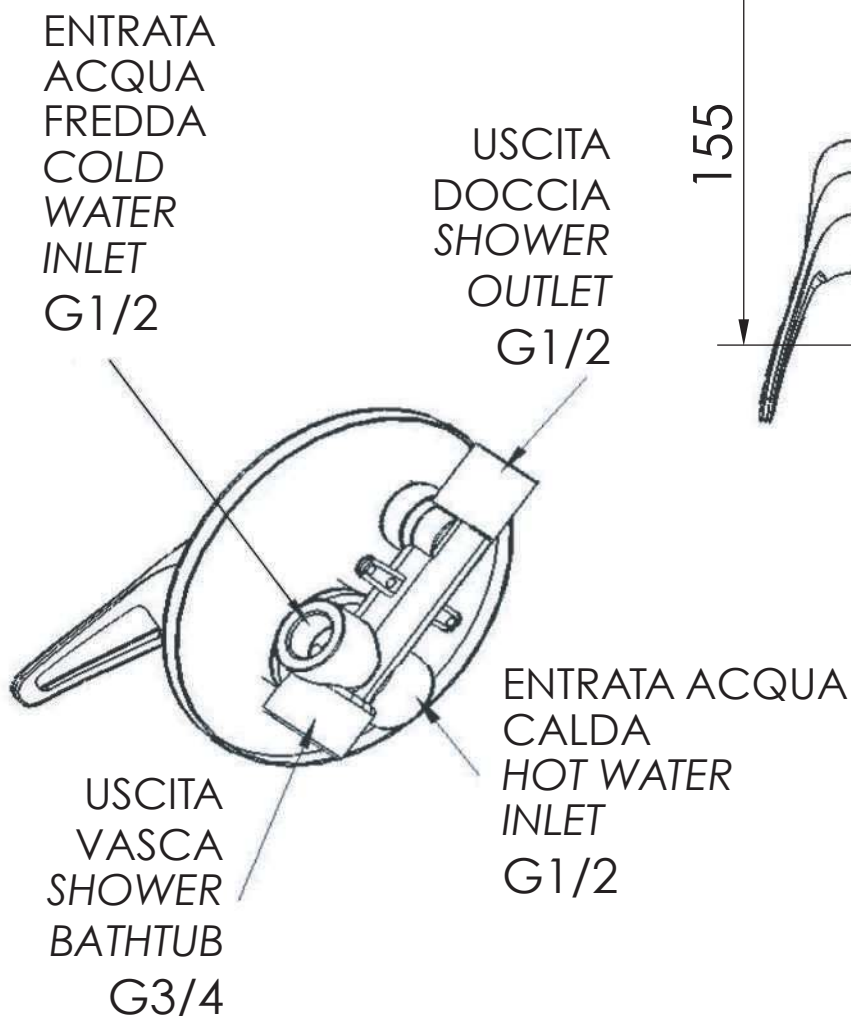

REMER

RUBINETTERIE

SCHEDA TECNICA

TECHNICAL FEATURES

ART. COD.

K09

MATERIALI / MATERIALS

OTTONE CROMATO / CHROME PLATED BRASS