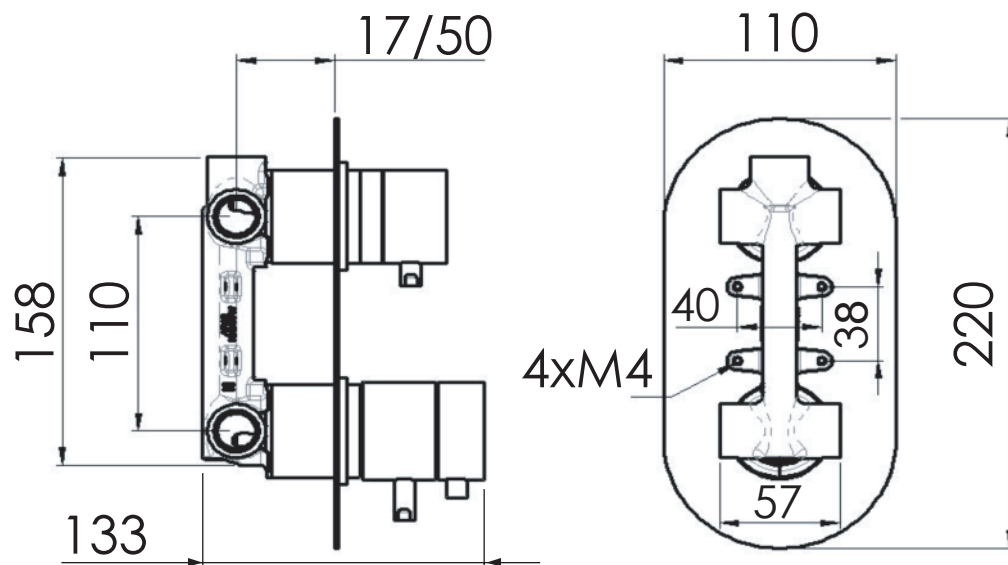

REMER

SCHEDA TECNICA

TECHNICAL FEATURES

RUBINETTERIE

ART. COD.

NT937

MATERIALI / MATERIALS

OTTONE CROMATO / CHROME PLATED BRASS