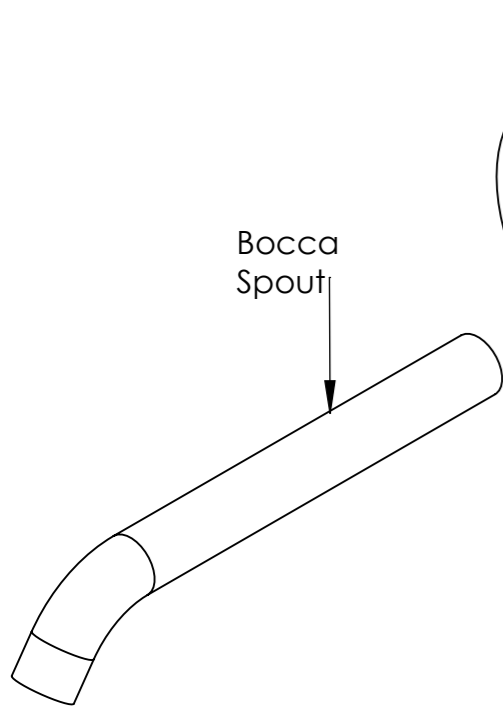

Descrizione: Parti esterne per WBOX, miscelatore monocomando lavabo incasso

Description: External parts WBOX, built-in single lever basin mixer

Portata a 3bar: 4,5 lt/min
Flow rate at 3 bar: 1,2Gpm

Connessione parte bocca Q15INSWB+OR
Spout part connection Q15INSWB+OR

Connessione parte cartuccia X52CWBA;
Cartridge X52CWBA part connection.

Rosone a muro
Plate on wall

RICAMBI/SPARE PARTS:

CARTUCCIA/CARTRIDGE	X52C
AERATORE/AERATOR	83F165SGPM12