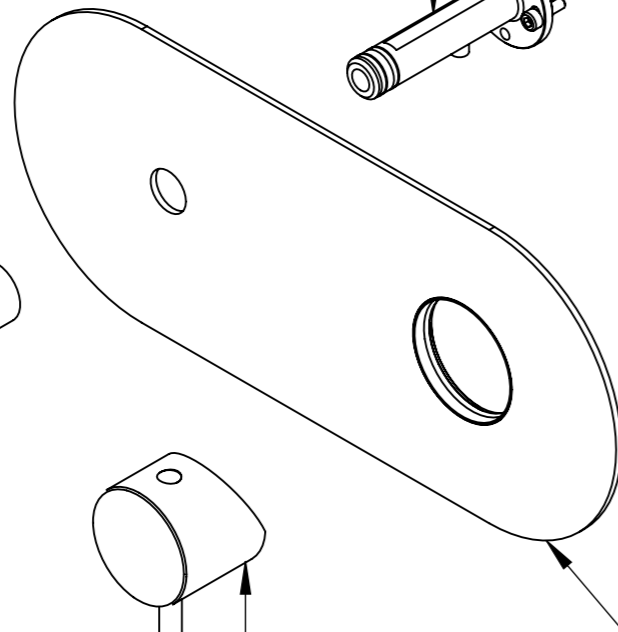

Descrizione: Parti esterne per WBOX, miscelatore monocomando lavabo incasso

Description: External parts WBOX, built-in single lever basin mixer

Portata a 3bar: 4,5 lt/min
Flow rate at 3 bar: 1,2Gpm

Connessione parte bocca Q15INSWB+OR
Spout part connection Q15INSWB+OR

Connessione parte cartuccia X52CWBA;
Cartridge X52CWBA part connection.

Rosone a muro
Plate on wall

RICAMBI/SPARE PARTS:

CARTUCCIA/CARTRIDGE	X52C
AERATORE/AERATOR	83F165SGPM12