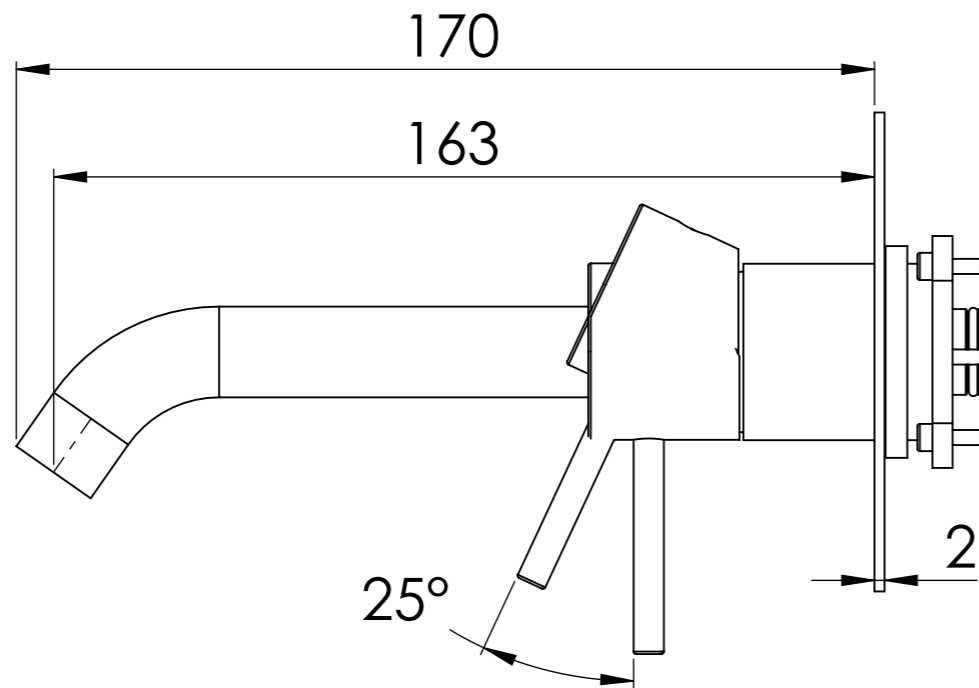

Descrizione: Parti esterne per WBOX, miscelatore monocomando lavabo incasso

Description: External parts WBOX, built-in single lever basin mixer

Portata a 3bar: 4,5 lt/min
Flow rate at 3 bar: 1,2Gpm

Connessione parte bocca Q15INSWB+OR
Spout part connection Q15INSWB+OR

Connessione parte cartuccia X52CWBA;
Cartridge X52CWBA part connection.

Rosone a muro
Plate on wall

RICAMBI/SPARE PARTS:

CARTUCCIA/CARTRIDGE	X52C
AERATORE/AERATOR	83F165SGPM12