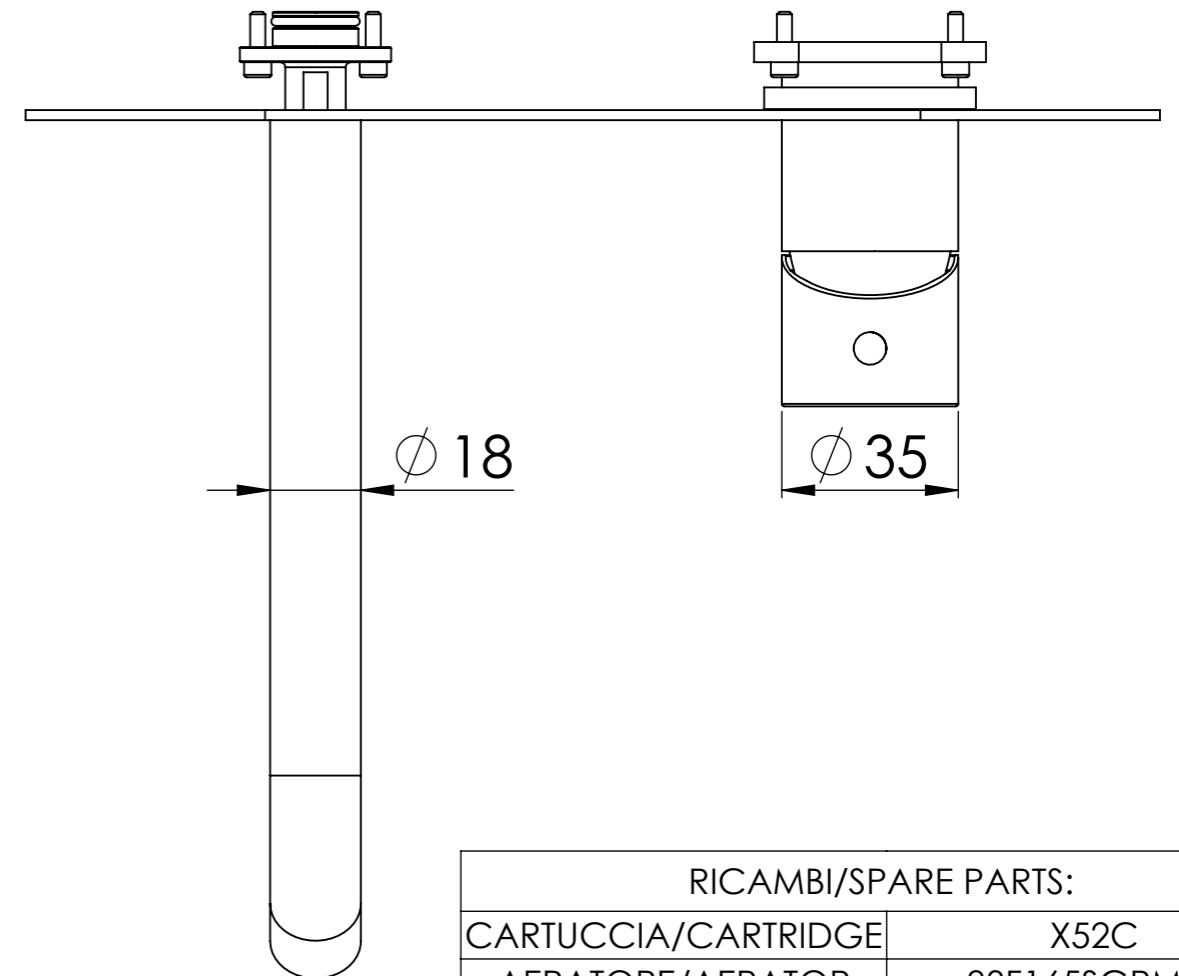

Descrizione: Parti esterne per WBOX, miscelatore monocomando lavabo incasso

Description: External parts WBOX, built-in single lever basin mixer

Portata a 3bar: 4,5 lt/min
Flow rate at 3 bar: 1,2Gpm

Connessione parte bocca Q15INSWB+OR
Spout part connection Q15INSWB+OR

Connessione parte cartuccia X52CWBA;
Cartridge X52CWBA part connection.

Rosone a muro
Plate on wall

RICAMBI/SPARE PARTS:

CARTUCCIA/CARTRIDGE	X52C
AERATORE/AERATOR	83F165SGPM12