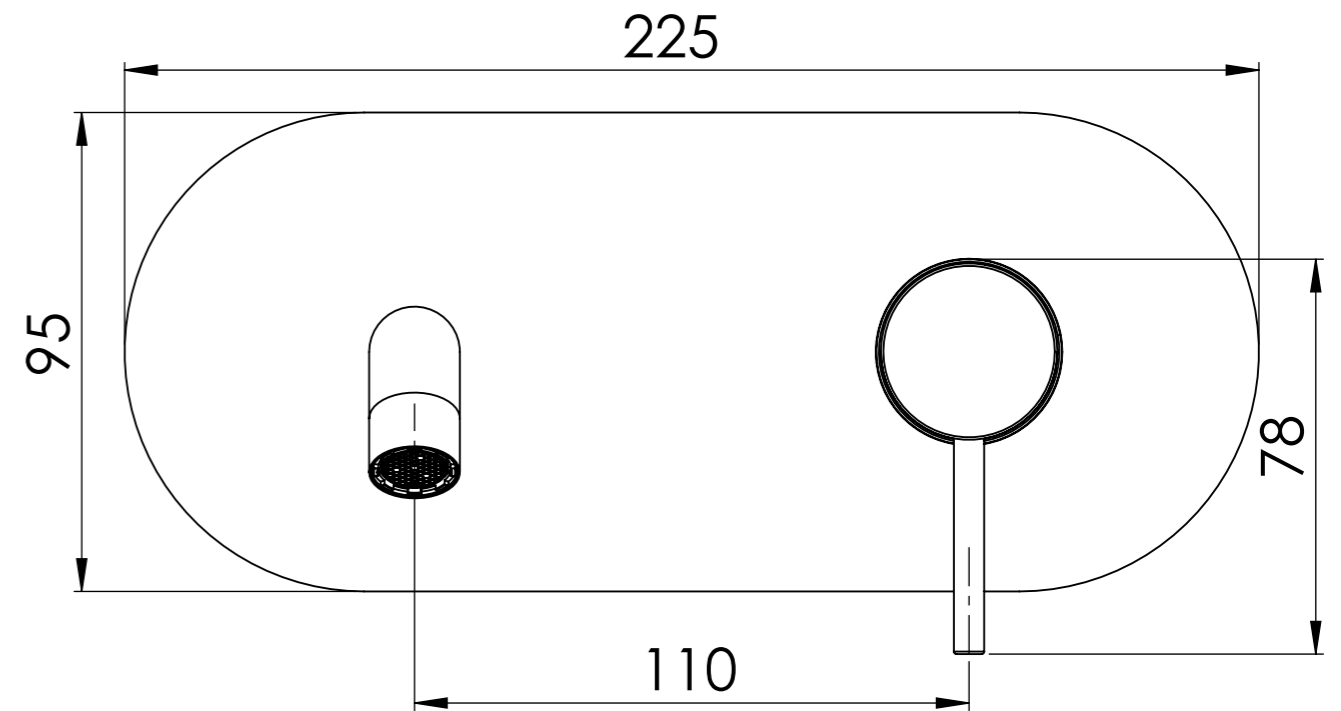

Descrizione: Parti esterne per WBOX, miscelatore monocomando lavabo incasso

Description: External parts WBOX, built-in single lever basin mixer

Portata a 3bar: 4,5 lt/min
Flow rate at 3 bar: 1,2Gpm

Connessione parte bocca Q15INSWB+OR
Spout part connection Q15INSWB+OR

Connessione parte cartuccia X52CWBA;
Cartridge X52CWBA part connection.

Rosone a muro
Plate on wall

RICAMBI/SPARE PARTS:

CARTUCCIA/CARTRIDGE	X52C
AERATORE/AERATOR	83F165SGPM12