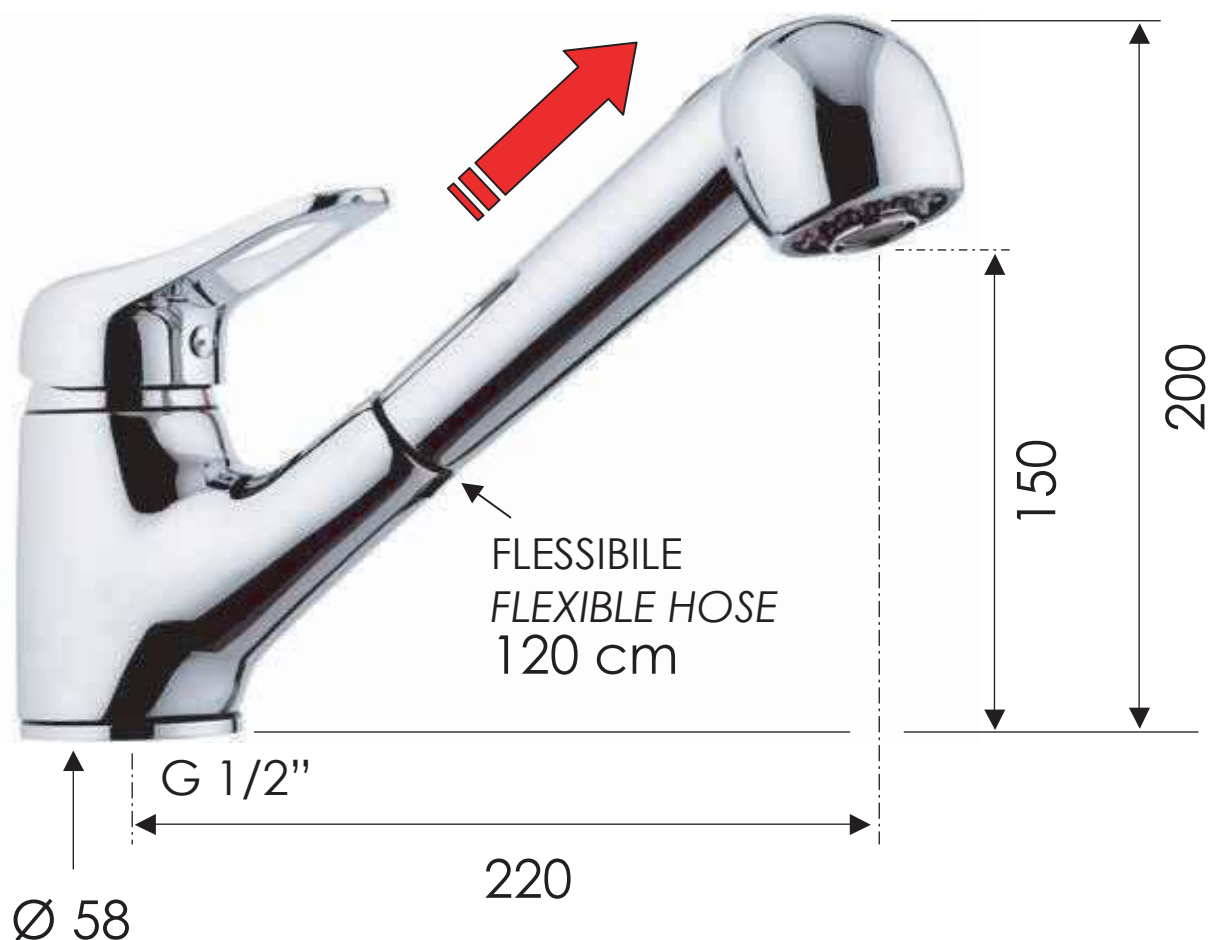

REMER

RUBINETTERIE

SCHEDA TECNICA

ART. COD.

TECHNICAL FEATURES

K47M

MATERIALI / MATERIALS

OTTONE CROMATO / CHROME PLATED BRASS