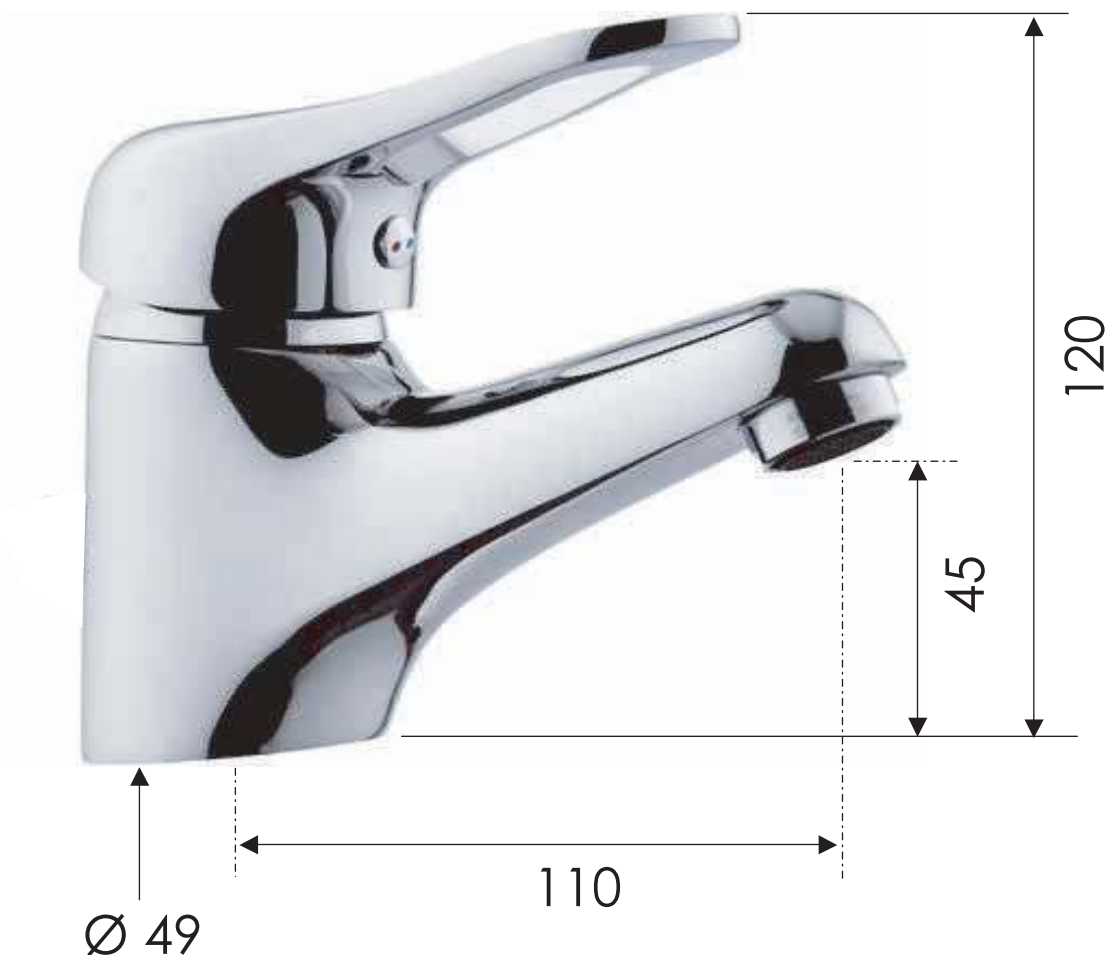

REMER

RUBINETTERIE

SCHEDA TECNICA

TECHNICAL FEATURES

ART. COD.

K11

MATERIALI / MATERIALS

OTTONE CROMATO / CHROME PLATED BRASS