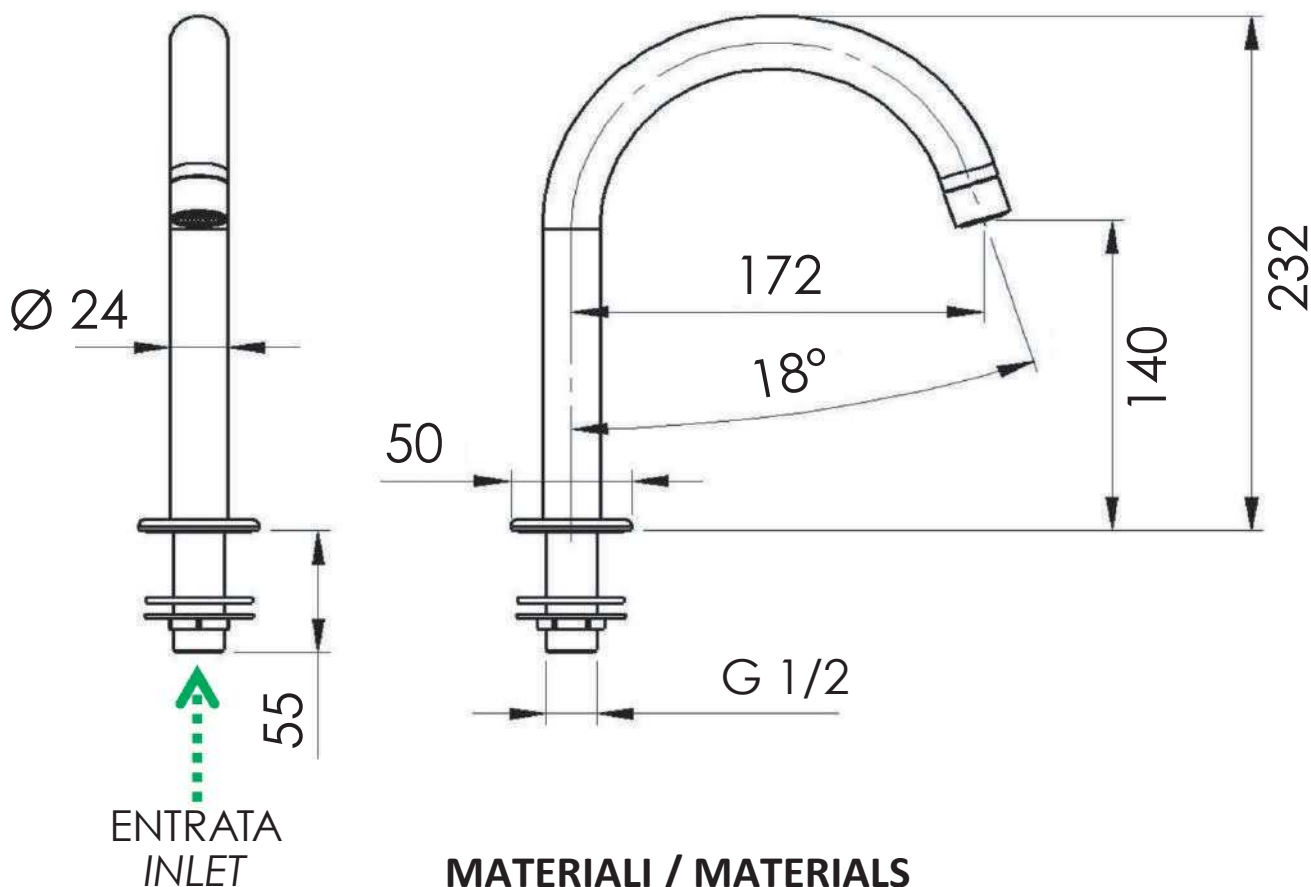

REMER

RUBINETTERIE

SCHEDA TECNICA

TECHNICAL FEATURES

ART. COD.

L57

MISCELATORE
MIXER

MATERIALI / MATERIALS