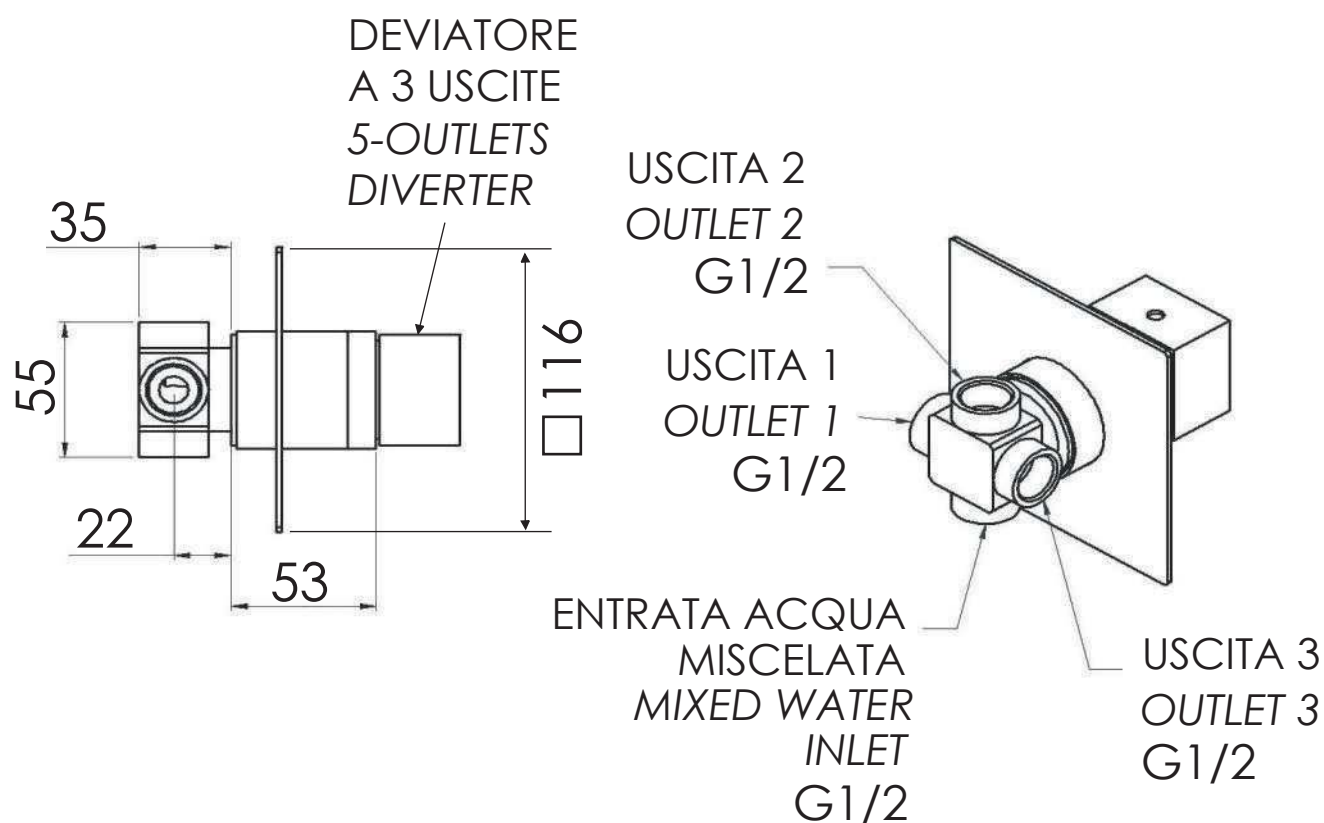

REMER

RUBINETTERIE

SCHEDA TECNICA

TECHNICAL FEATURES

ART. COD.

Q93DEV3

MATERIALI / MATERIALS

OTTONE CROMATO / CHROME PLATED BRASS