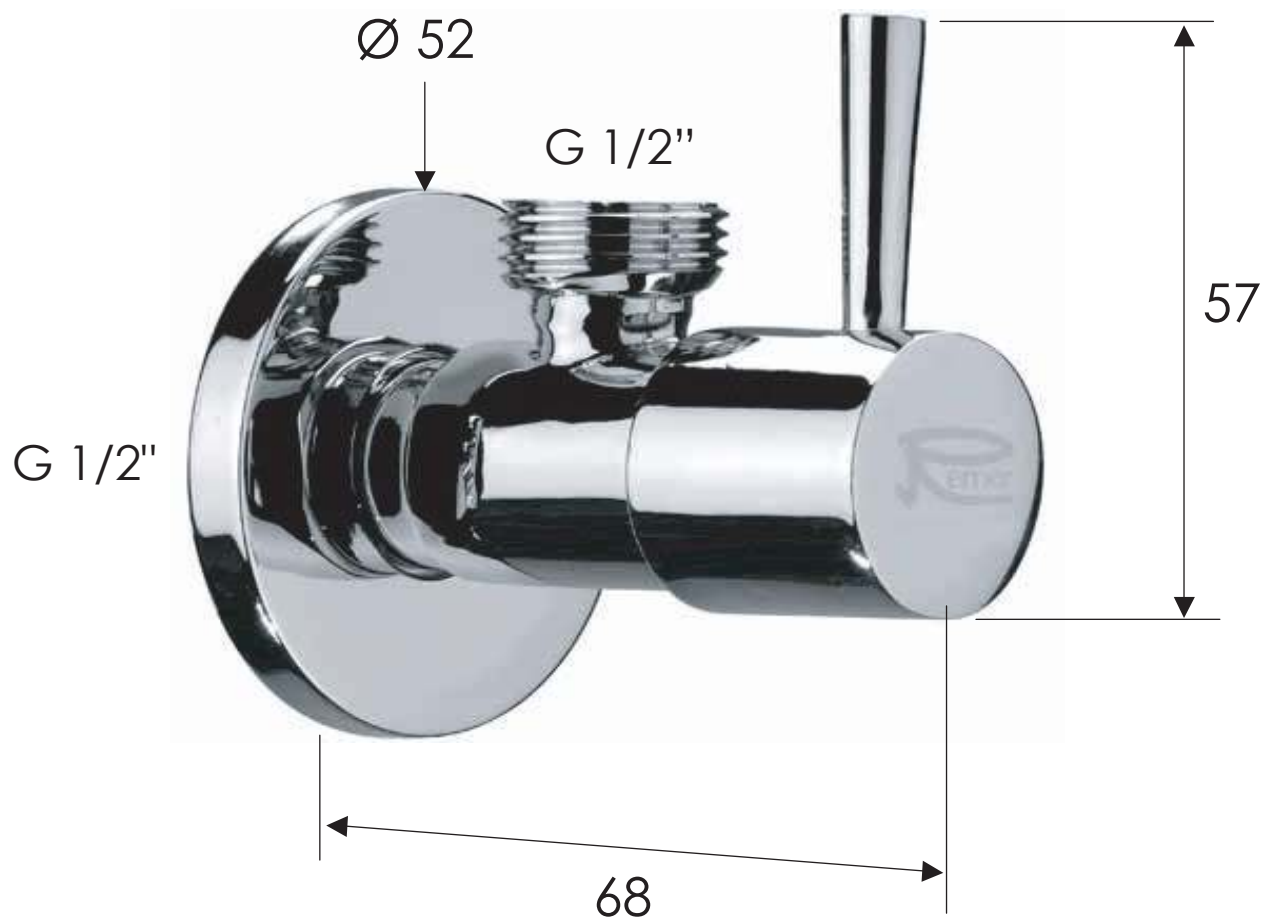

REMER

RUBINETTERIE

SCHEDA TECNICA

ART. COD.

TECHNICAL FEATURES

128L1212

MATERIALI / MATERIALS

OTTONE CROMATO / CHROME PLATED BRASS