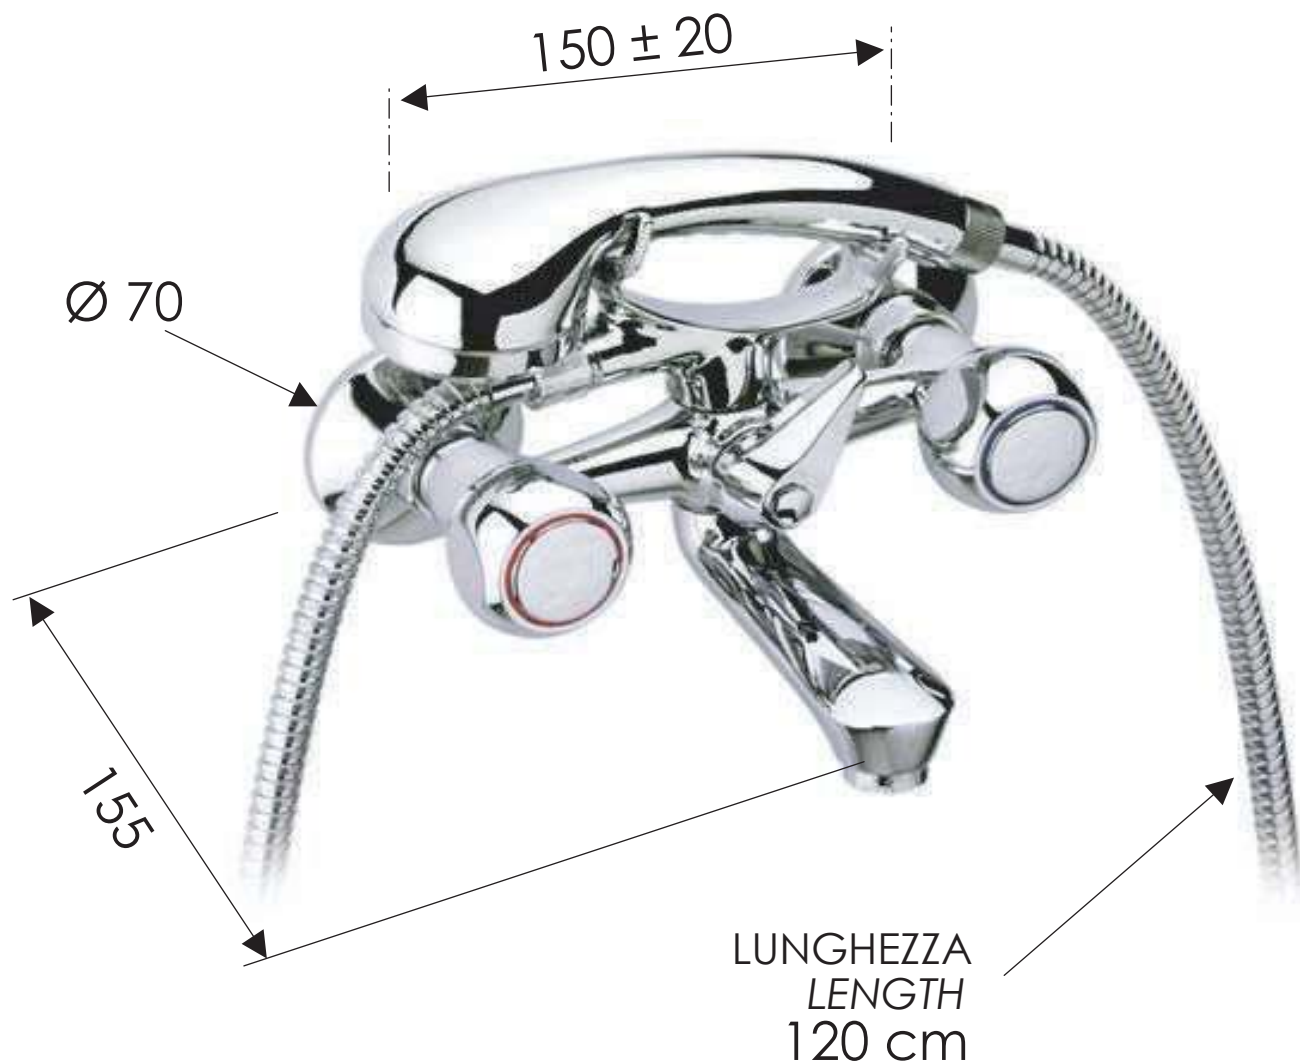

REMER

RUBINETTERIE

SCHEDA TECNICA

TECHNICAL FEATURES

ART. COD.

01EX

MATERIALI / MATERIALS

OTTONE CROMATO / CHROME PLATED BRASS