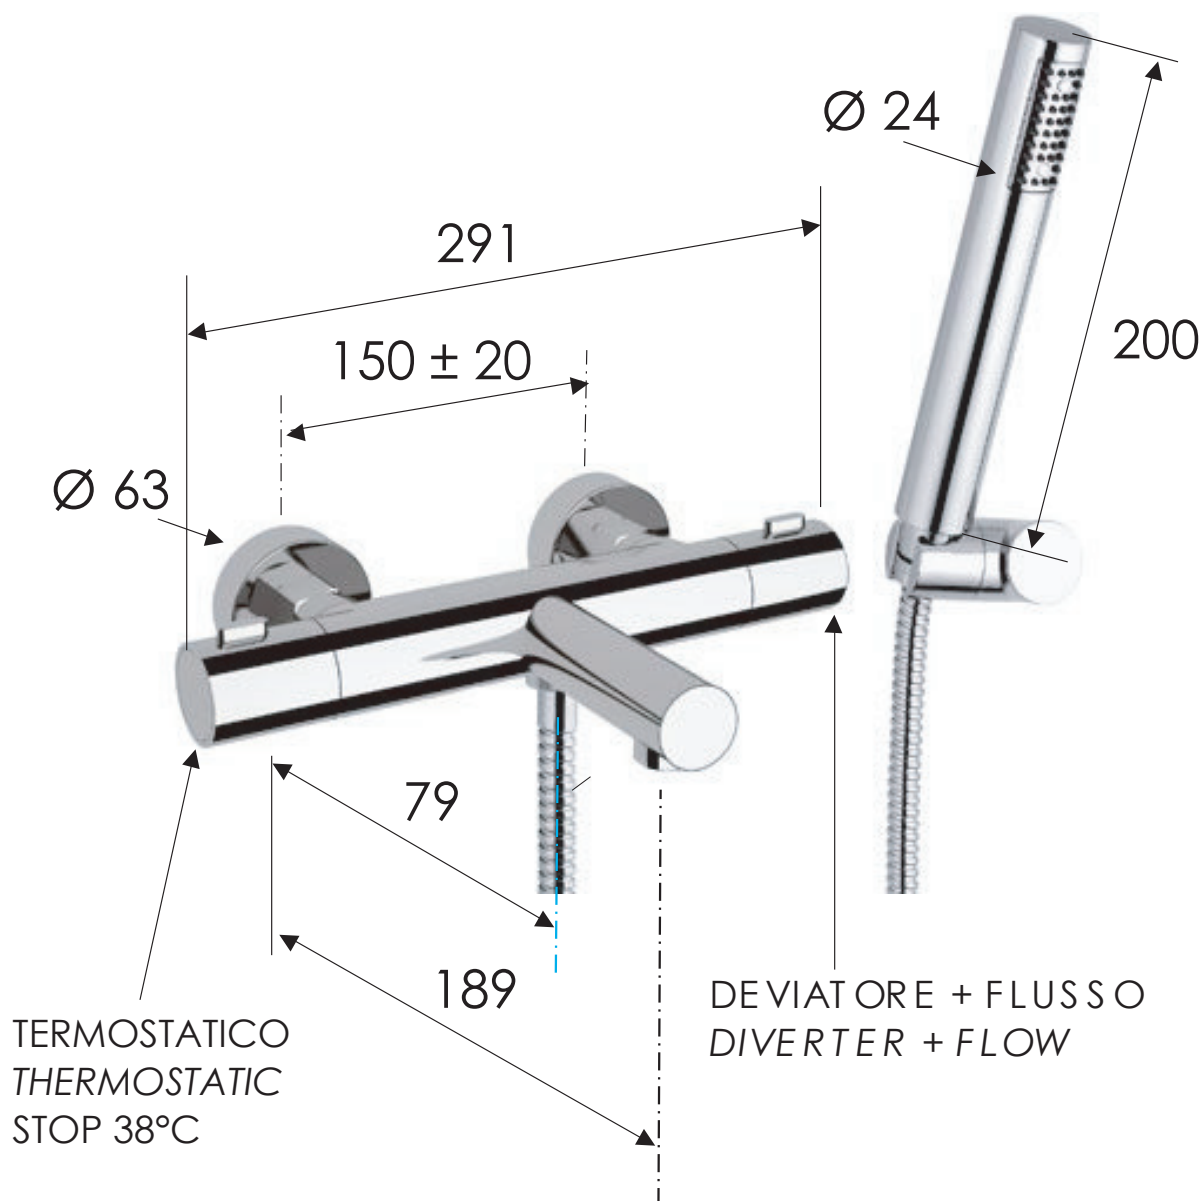

# REMER

RUBINETTERIE

SCHEDA TECNICA

ART. COD.

TECHNICAL FEATURES

EQ02

## MATERIALI / MATERIALS

OTTONE CROMATO / CHROME PLATED BRASS

ABS CROMATO / CHROME PLATED ABS