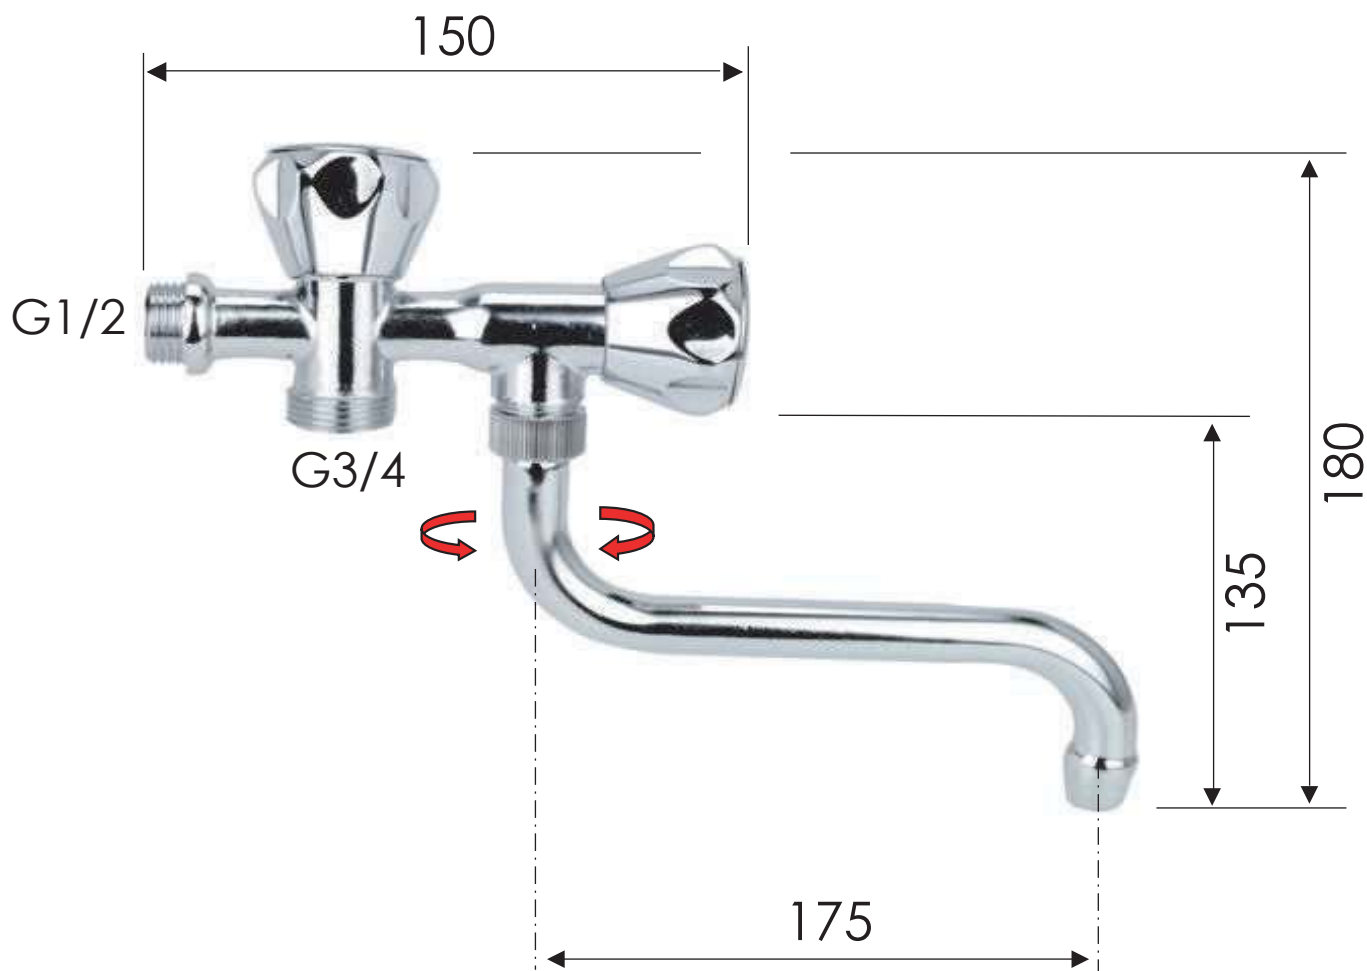

# REMER

RUBINETTERIE

SCHEDA TECNICA

ART. COD.

*TECHNICAL FEATURES*

**252EX**

## MATERIALI / MATERIALS

OTTONE CROMATO / CHROME PLATED BRASS