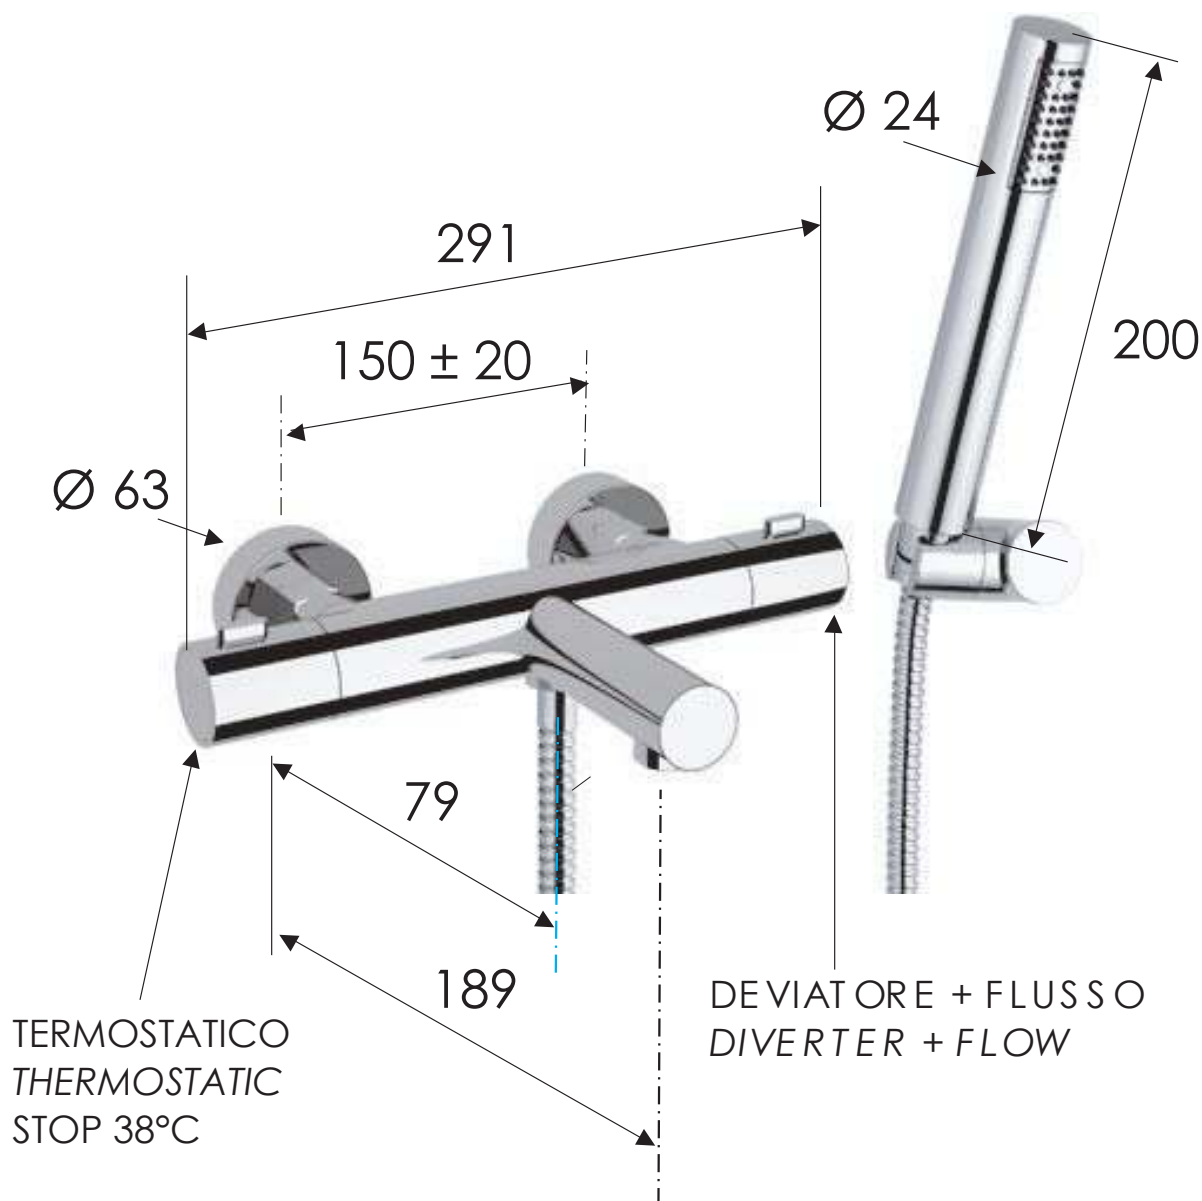

# REMER

RUBINETTERIE

SCHEDA TECNICA

ART. COD.

TECHNICAL FEATURES

EQ02

## MATERIALI / MATERIALS

OTTONE CROMATO / CHROME PLATED BRASS

ABS CROMATO / CHROME PLATED ABS