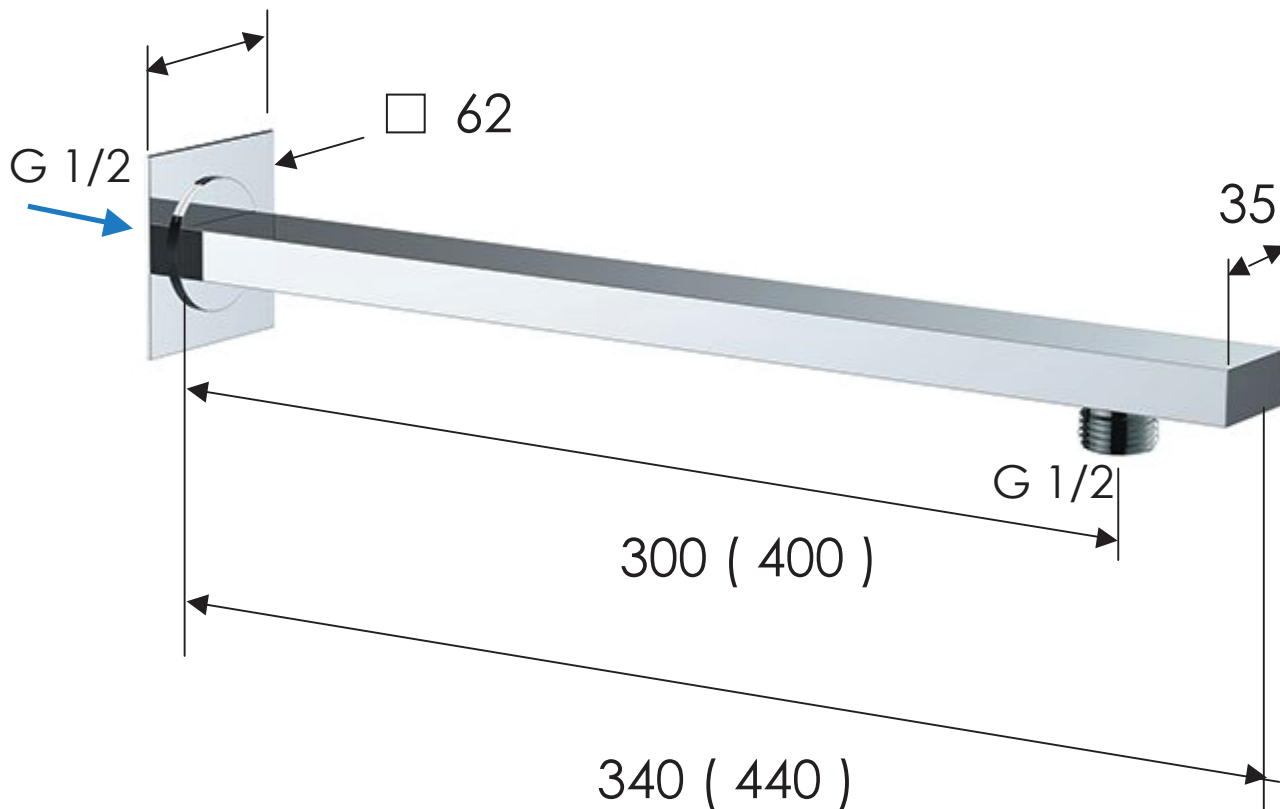

REMER

RUBINETTERIE

SCHEDA TECNICA

TECHNICAL FEATURES

ART. COD.

348Q

MATERIALI / MATERIALS

OTTONE CROMATO / CHROME PLATED BRASS