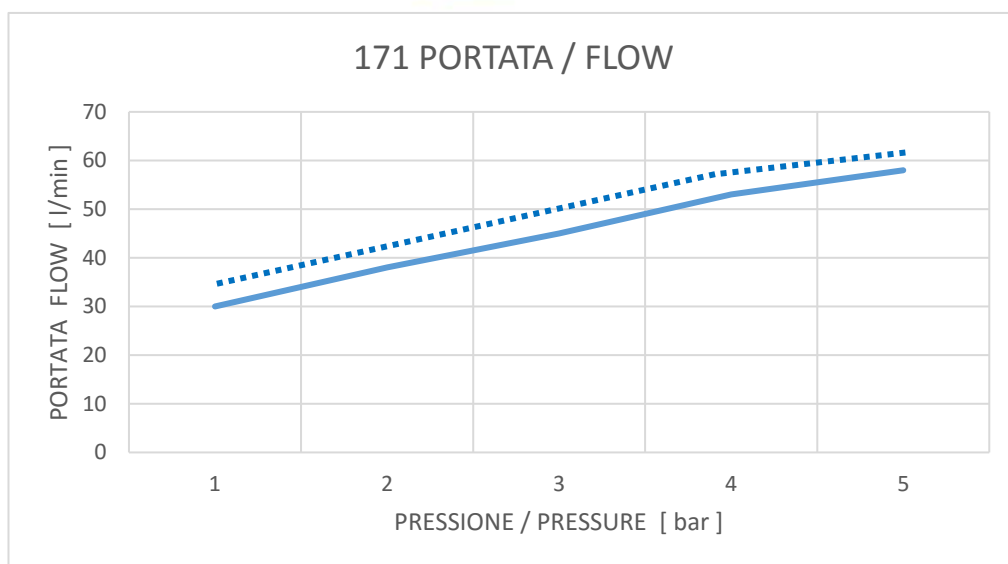

REMER

RUBINETTERIE

SCHEDA TECNICA

TECHNICAL FEATURES

ART. COD.

171 (3/4" - 1")

MATERIALI / MATERIALS

CORPO - BODY / OTTONE - BRASS