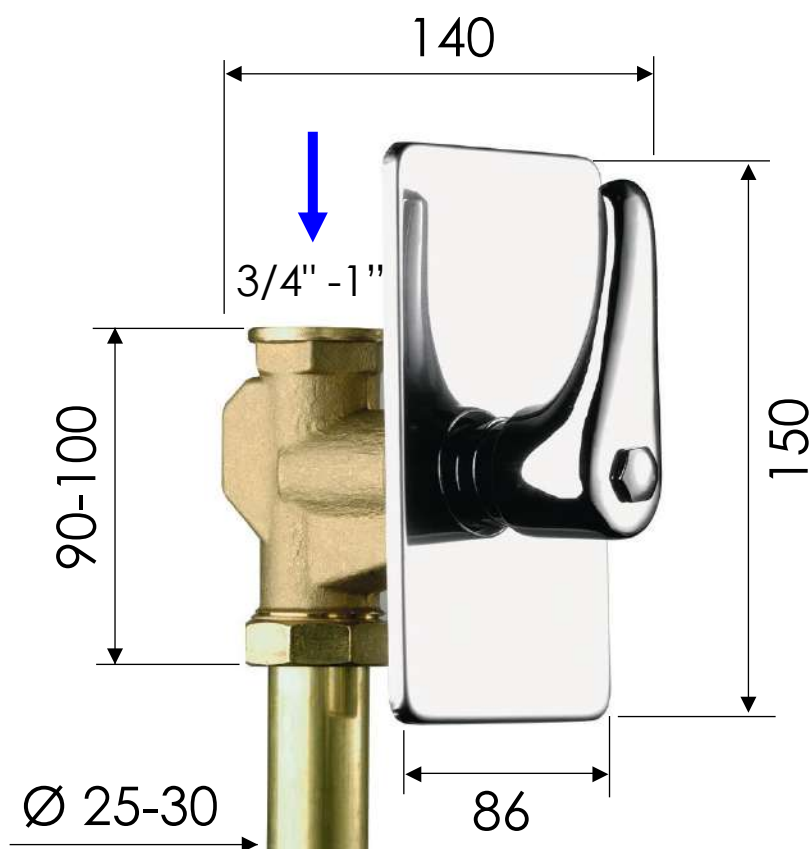

REMER

RUBINETTERIE

SCHEDA TECNICA

TECHNICAL FEATURES

ART. COD.

171 (3/4" - 1")

MATERIALI / MATERIALS

CORPO - BODY / OTTONE - BRASS