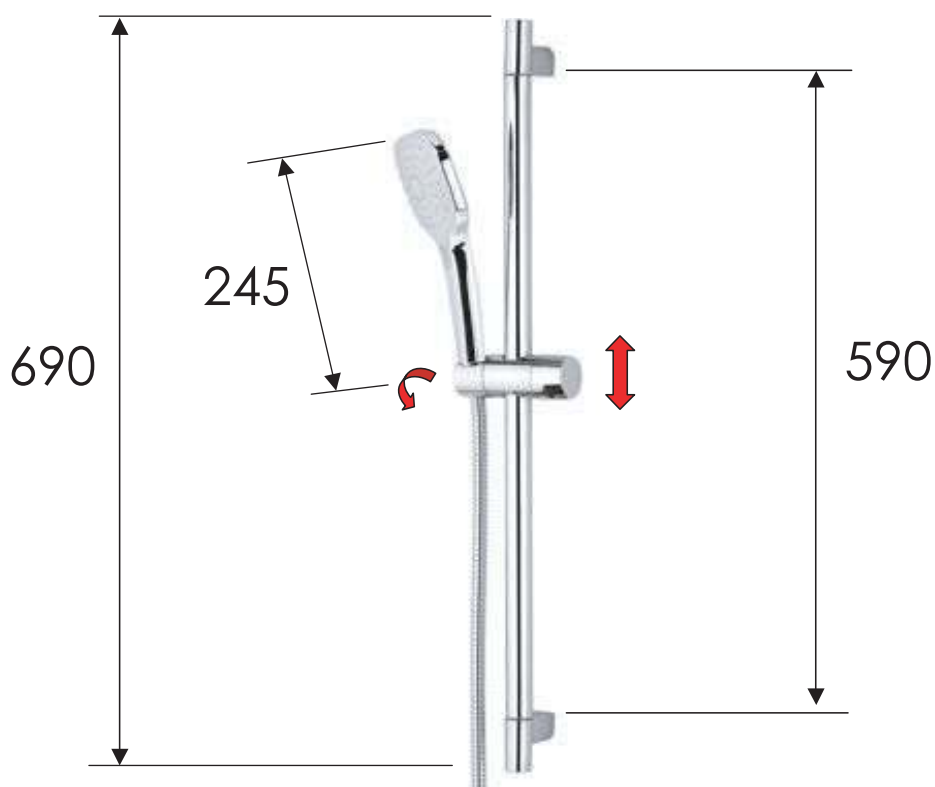

REMER

RUBINETTERIE

SCHEDA TECNICA

TECHNICAL FEATURES

ART. COD.

315R318CP

3 FUNZIONI / 3 FUNCTIONS

Getto vigoroso concentrato
e getto esterno
Concentrated vigorous jet
and external jet

Massaggio con getto
vigoroso concentrato
Massage with vigorous
concentrated jet

Getto vigoroso
effetto pioggia
Vigorous rain
effect jet

MATERIALI / MATERIALS

OTTONE CROMATO / CHROME PLATED BRASS

ABS CROMATO / CHROME PLATED ABS

CROMATURA / CHROME PLATING

UNI EN 248

Doccetta
Anticalcare
Anti-limestone
Hand Shower

Via Leonardo da Vinci 83 - 20062 Cassano d'Adda (MI) Italy - Tel. +39-0363 364211

info@remer.eu

www.remer.eu