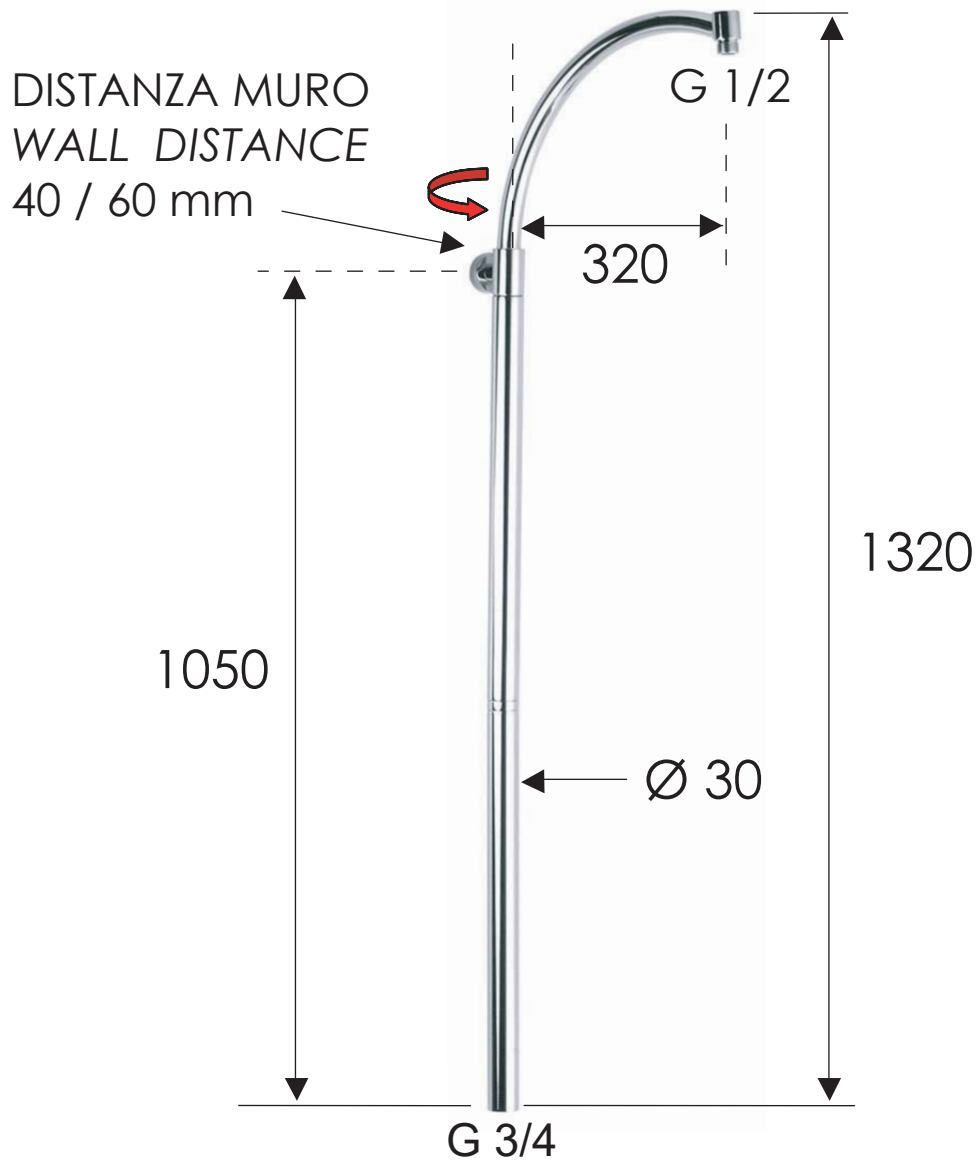

REMER

SCHEDA TECNICA

TECHNICAL FEATURES

RUBINETTERIE

ART. COD.

329R

MATERIALI / MATERIALS

OTTONE CROMATO / CHROME PLATED BRASS