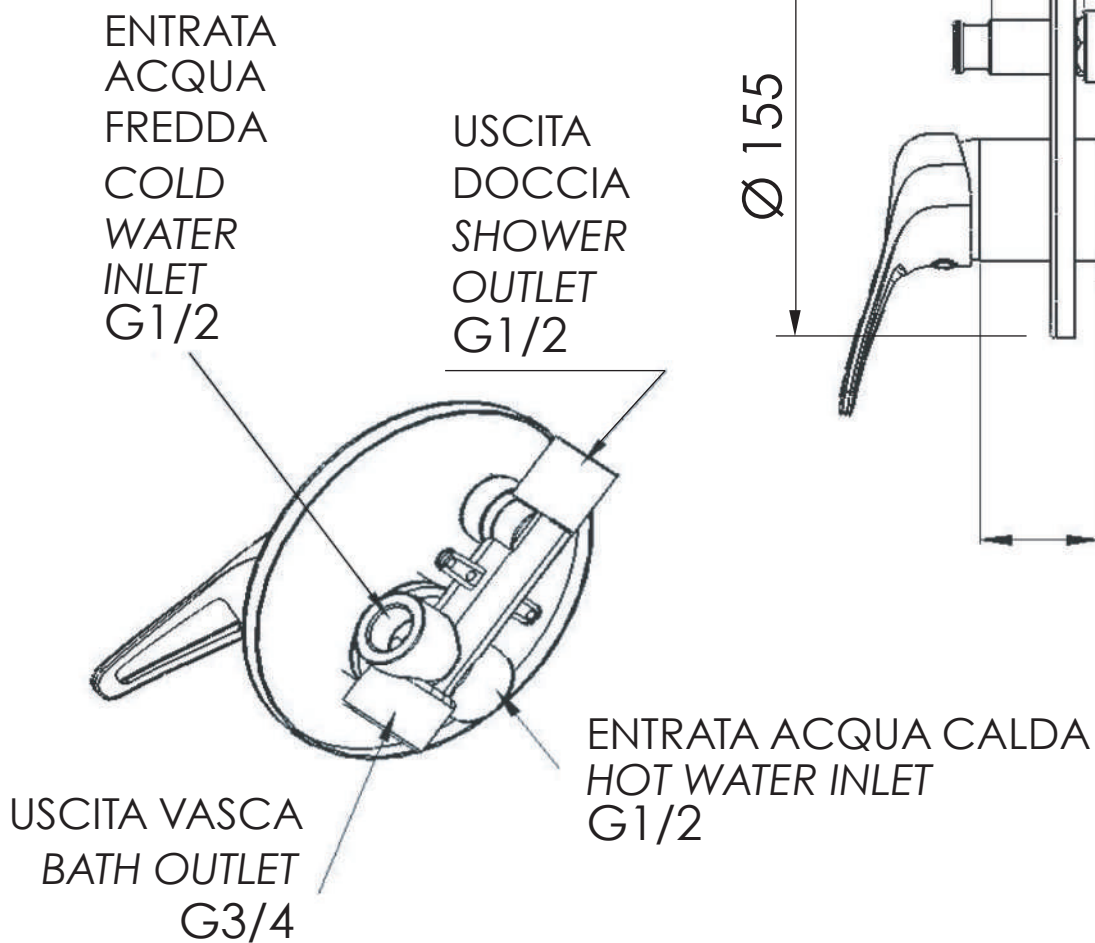

REMER

RUBINETTERIE

SCHEDA TECNICA

TECHNICAL FEATURES

ART. COD.

R09

MATERIALI / MATERIALS

OTTONE CROMATO / CHROME PLATED BRASS