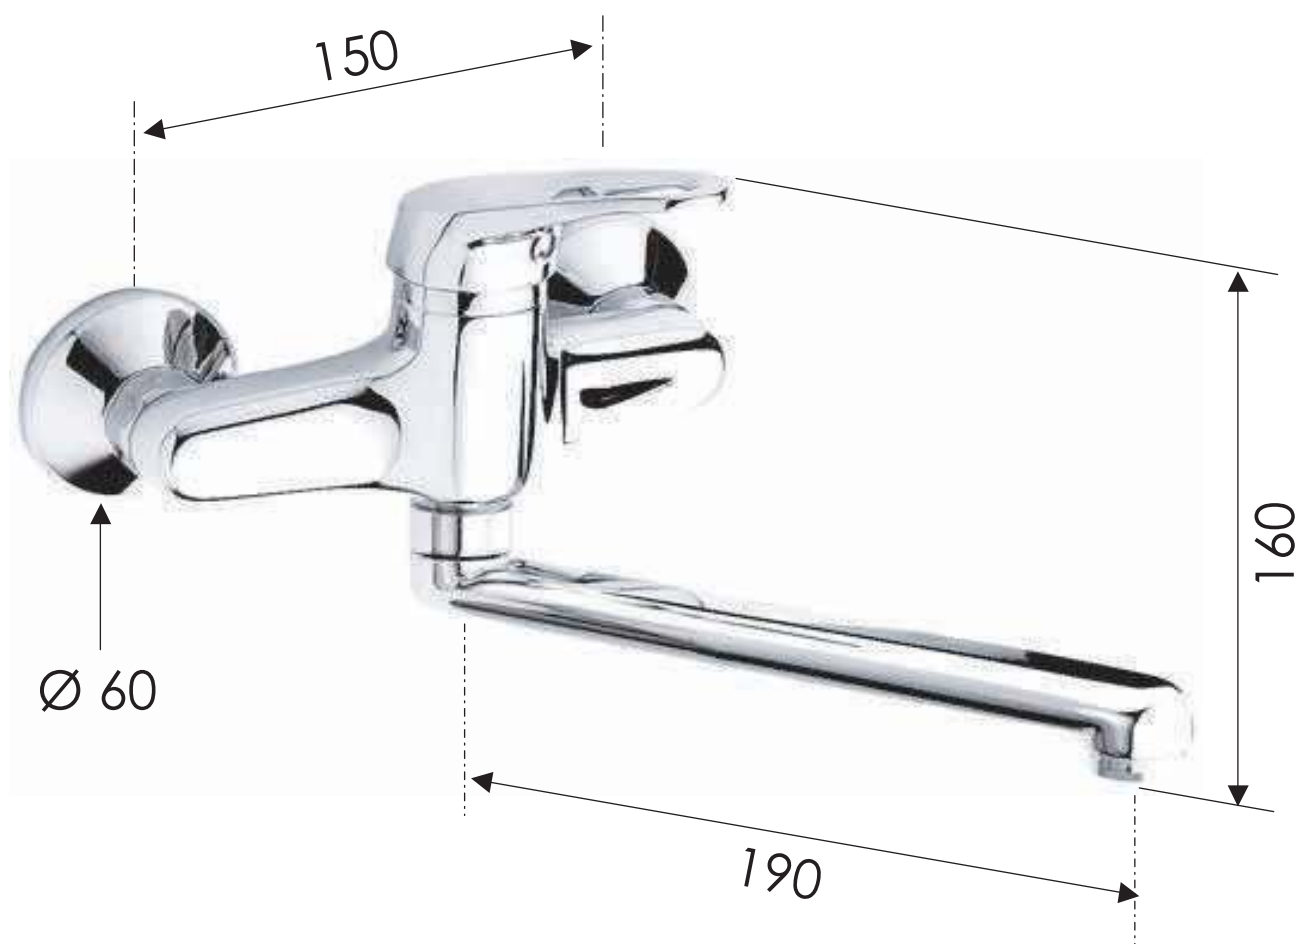

REMER

RUBINETTERIE

SCHEDA TECNICA

TECHNICAL FEATURES

ART. COD.

R41

MATERIALI / MATERIALS

OTTONE CROMATO / CHROME PLATED BRASS