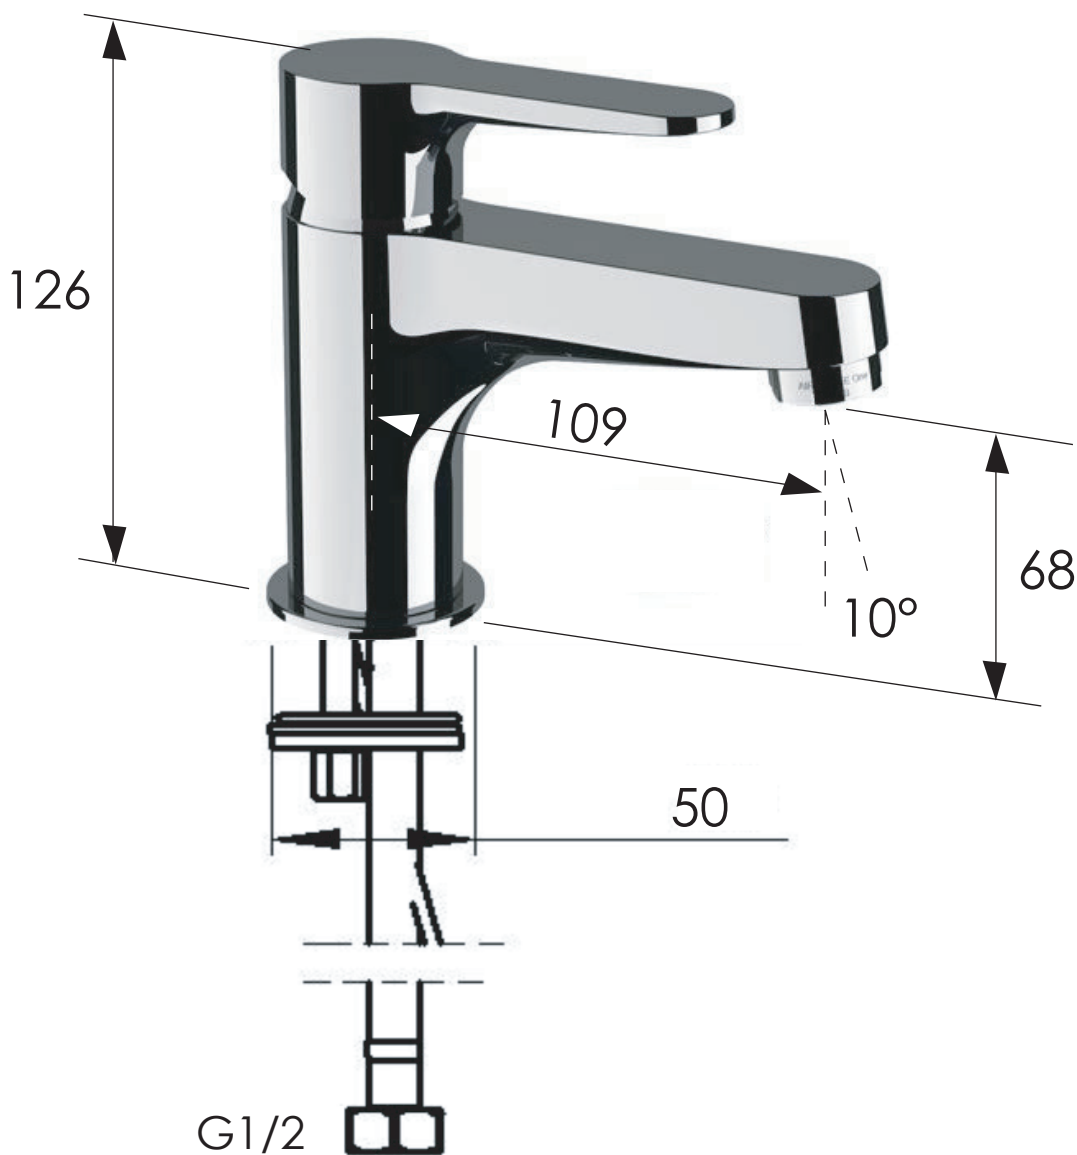

# REMER

RUBINETTERIE

SCHEDA TECNICA

TECHNICAL FEATURES

ART. COD.

**W11S**

## MATERIALI / MATERIALS

OTTONE CROMATO / CHROME PLATED BRASS