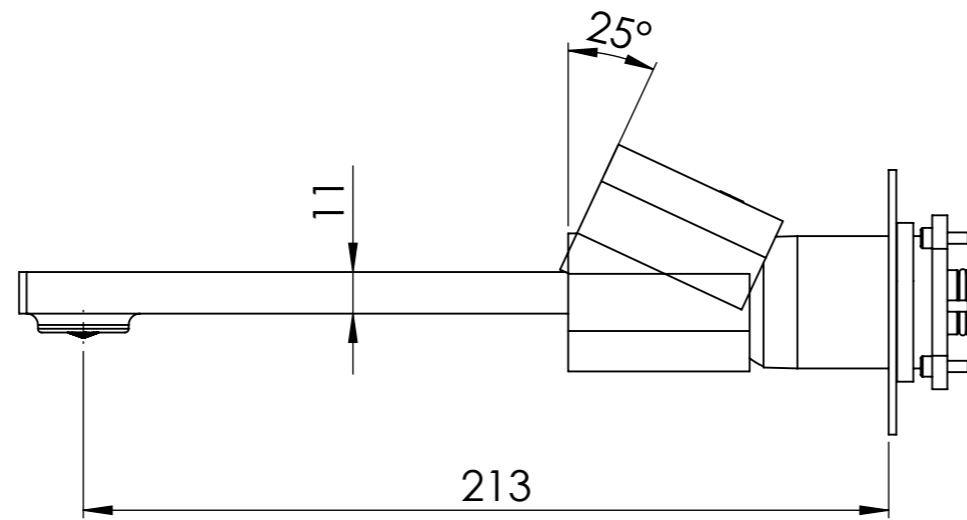

Descrizione: Parti esterne per incasso ON15 WBOX bocca interasse 213mm CON PIASTRE SEPARATE

Description: External parts for ON15WBOX, built-in single lever basin mixer spout centerline 213mm with separate plates.

RICAMBI/SPARE PARTS:

CARTUCCIA/CARTRIDGE	X52125
AERATORE/AERATOR	83IJ185GPM12

Portata a 3bar: 4,5 l/min
Flow rate at 3bar: 1,2 Gpm

CONNESSIONE BOCCA Q15INSWB
SPOUT CONNECTION Q15INSWB

CONNESSIONE CARTUCCIA X52125WBAA
CARTRIDGE CONNECTION X52125WBAA