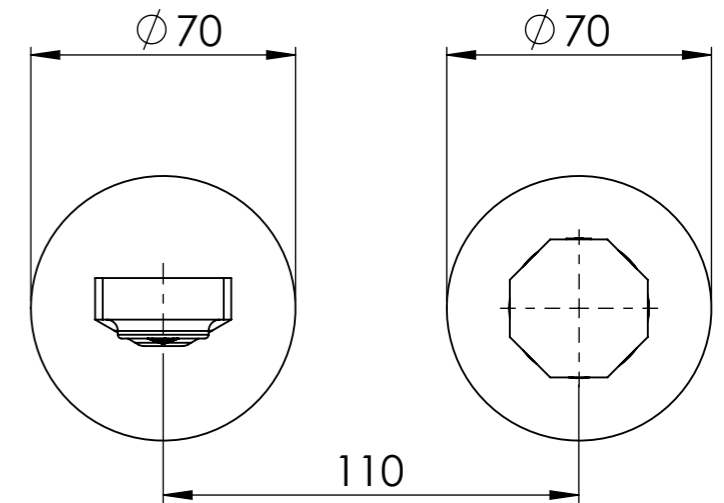

Descrizione: Parti esterne per incasso ON15 WBOX bocca interasse 213mm CON PIASTRE SEPARATE

Description: External parts for ON15WBOX, built-in single lever basin mixer spout centerline 213mm with separate plates.

RICAMBI/SPARE PARTS:

CARTUCCIA/CARTRIDGE	X52125
AERATORE/AERATOR	83IJ185GPM12

Portata a 3bar: 4,5 l/min
Flow rate at 3bar: 1,2 Gpm

CONNESSIONE BOCCA Q15INSWB
SPOUT CONNECTION Q15INSWB

CONNESSIONE CARTUCCIA X52125WBAA
CARTRIDGE CONNECTION X52125WBAA