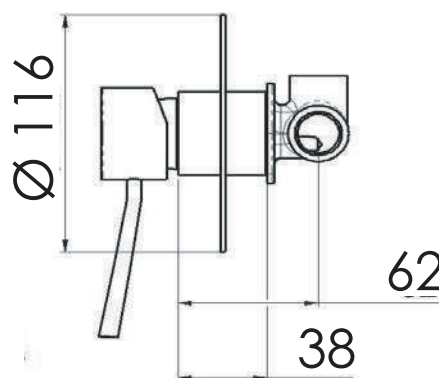

REMER

SCHEDA TECNICA

TECHNICAL FEATURES

RUBINETTERIE

ART. COD.

N95C

MATERIALI / MATERIALS

OTTONE CROMATO / CHROME PLATED BRASS