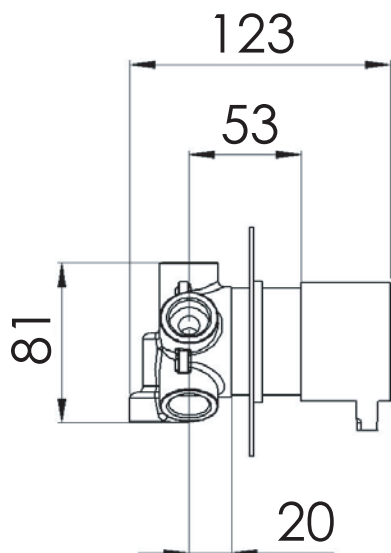

REMER

SCHEDA TECNICA

TECHNICAL FEATURES

RUBINETTERIE

ART. COD.

N95C

MATERIALI / MATERIALS

OTTONE CROMATO / CHROME PLATED BRASS