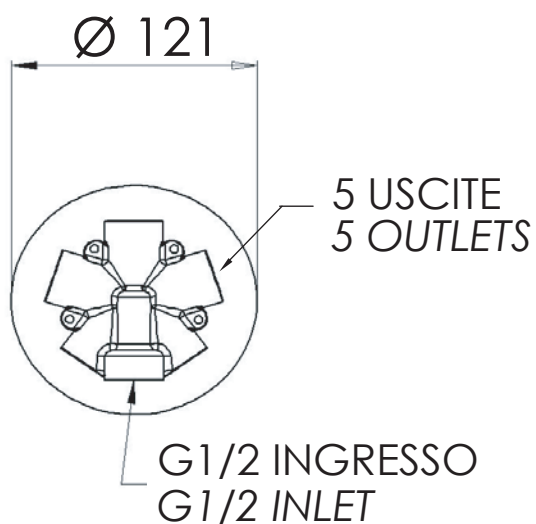

REMER

SCHEDA TECNICA

TECHNICAL FEATURES

RUBINETTERIE

ART. COD.

N95C

MATERIALI / MATERIALS

OTTONE CROMATO / CHROME PLATED BRASS