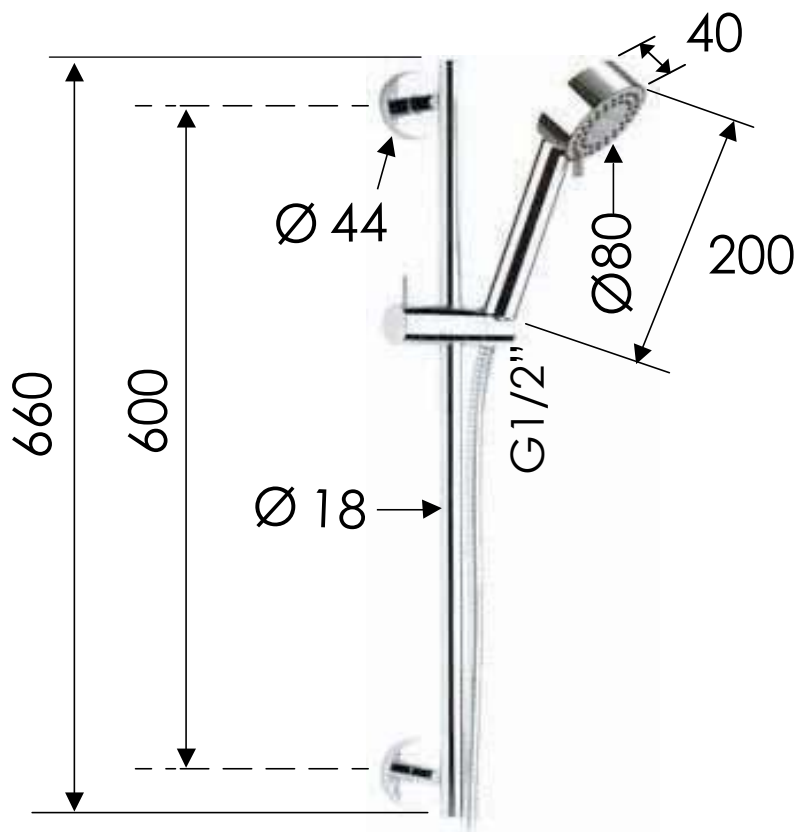

REMER

RUBINETTERIE

SCHEDA TECNICA

TECHNICAL FEATURES

ART. COD.

317M319MO

3 FUNZIONI / 3 FUNCTIONS

MATERIALI / MATERIALS

OTTONE CROMATO / CHROME PLATED BRASS

ABS CROMATO / CHROME PLATED ABS

CROMATURA / CHROME PLATING

UNI EN 248

Doccetta
Anticalcare
Anti-limestone
Hand Shower

Via Leonardo da Vinci 83 - 20062 Cassano d'Adda (MI) Italy - Tel. +39-0363 364211