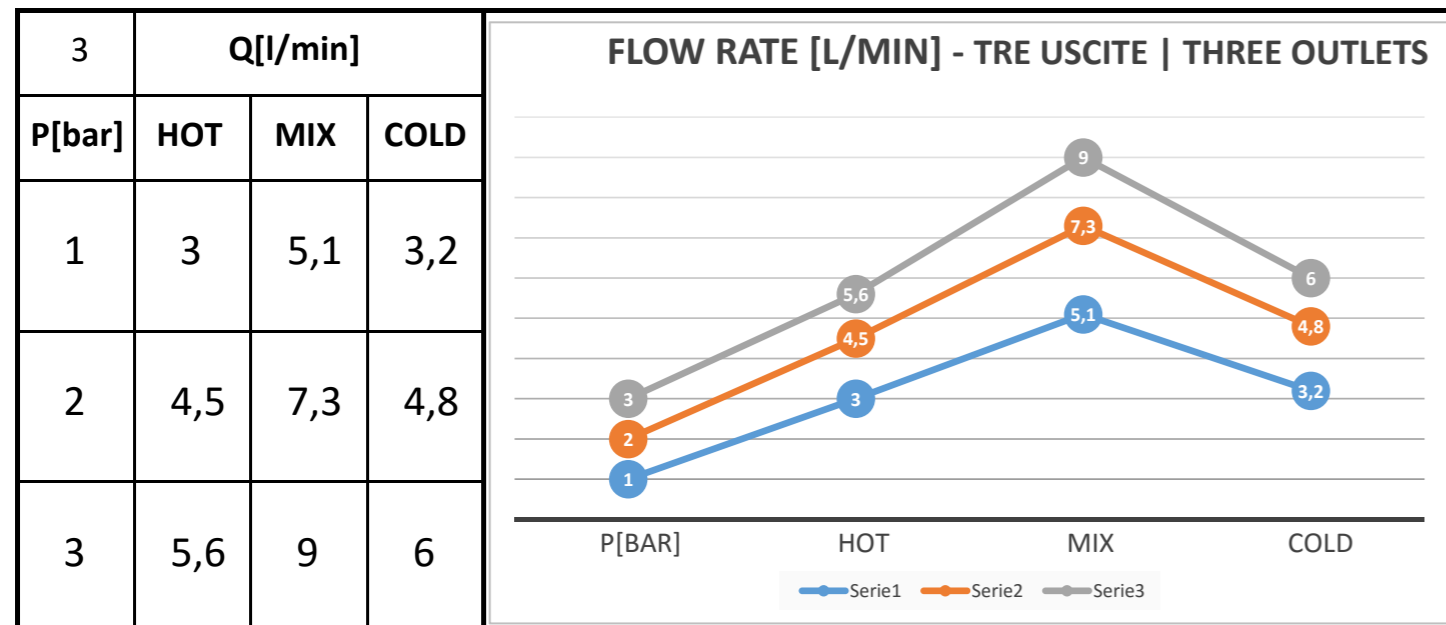

Ricambi/ Spare parts	
Cartuccia/ Cartridge:	P52N98
Vitoni/ Valves:	76DX

Test effettuato con una sola uscita in scarico libero

The test was carried out with one free discharge outlet

Portate riferite alle singole uscite. Test effettuato con due uscite aperte contemporaneamente in scarico libero

Flow rates referring to individual outlets. The test was carried out with two free discharge outlets

Portate riferite alle singole uscite. Test effettuato con tre uscite aperte contemporaneamente in scarico libero

Flow rates referring to individual outlets. The test was carried out with three free discharge outlets