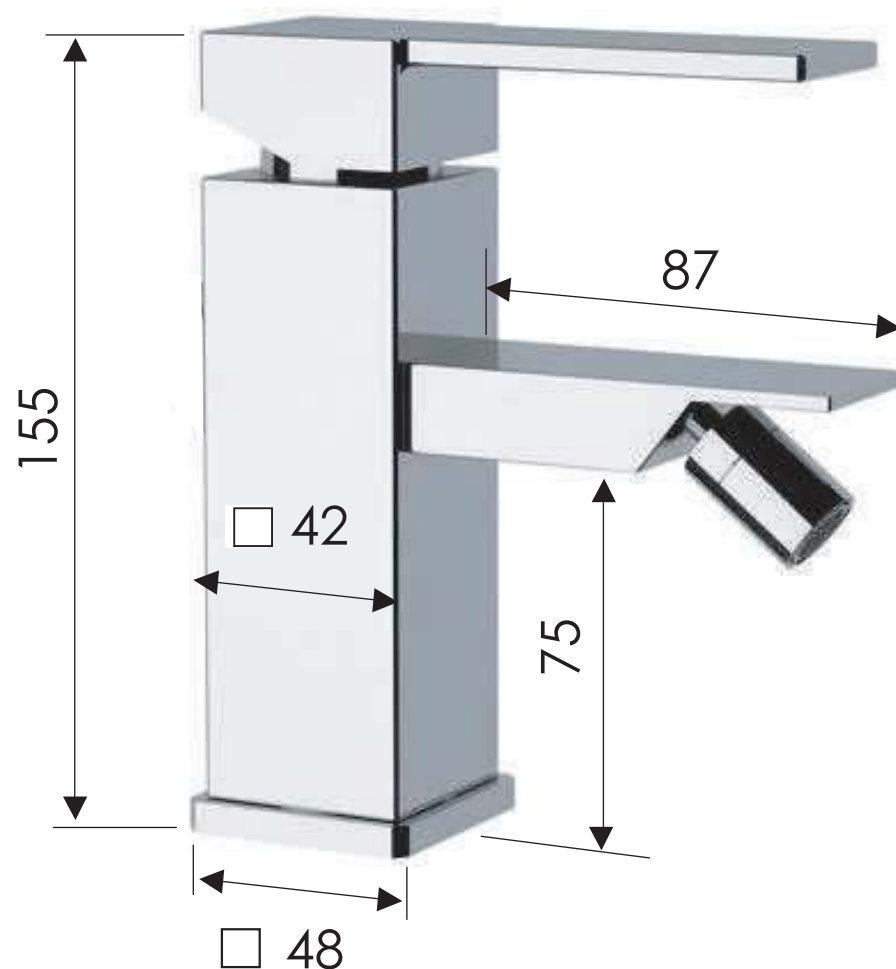

# REMER

RUBINETTERIE

SCHEDA TECNICA

TECHNICAL FEATURES

ART. COD.

**Q21**

## MATERIALI / MATERIALS

OTTONE CROMATO / CHROME PLATED BRASS