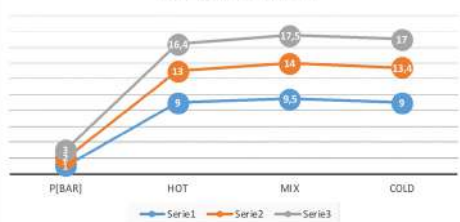

COMPONENTI - COMPONENTS

Cartuccia R52AP
Cartridge R52AP

CARATTERISTICHE - FEATURES

Disponibile in Finitura
Available in Finishing

2 Vie
2 Ways

FLOW RATE [L/MIN]-G1/2"
FREE DISCHARGE

FLOW RATE [L/MIN]-G3/4"
FREE DISCHARGE