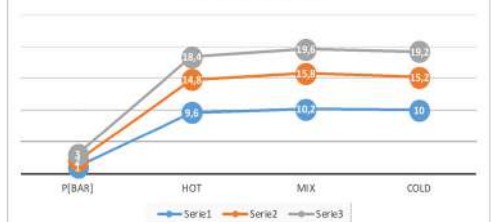

COMPONENTI - COMPONENTS

Cartuccia R52AP
Cartridge R52AP

CARATTERISTICHE - FEATURES

Disponibile in Finitura
Available in Finishing

2 Vie
2 Ways

FLOW RATE [L/MIN]-G1/2"
FREE DISCHARGE

FLOW RATE [L/MIN]-G3/4"
FREE DISCHARGE