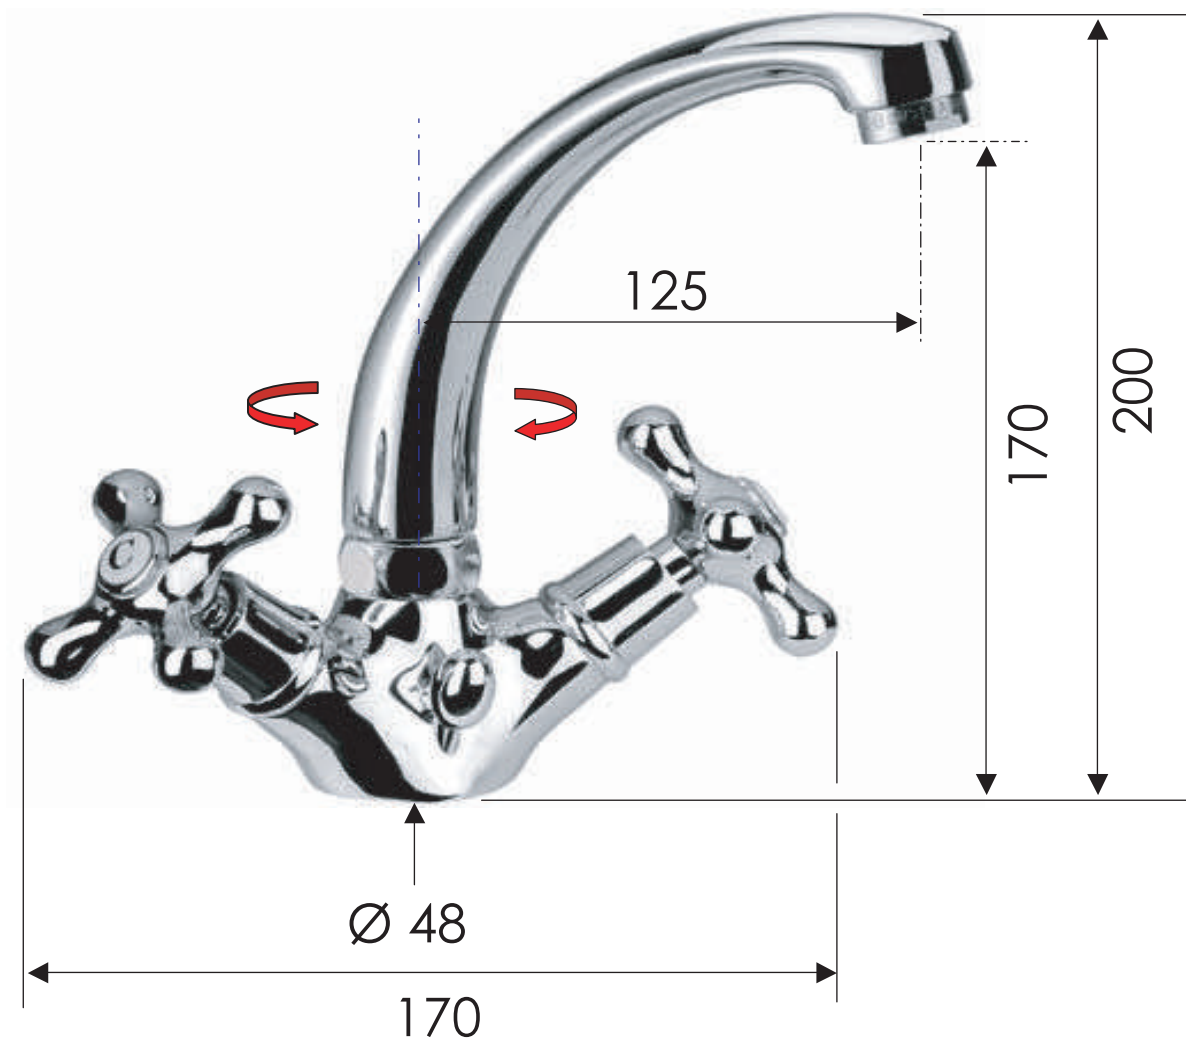

# REMER

RUBINETTERIE

SCHEDA TECNICA

TECHNICAL FEATURES

ART. COD.

**13CLI**

## MATERIALI / MATERIALS

OTTONE CROMATO / CHROME PLATED BRASS