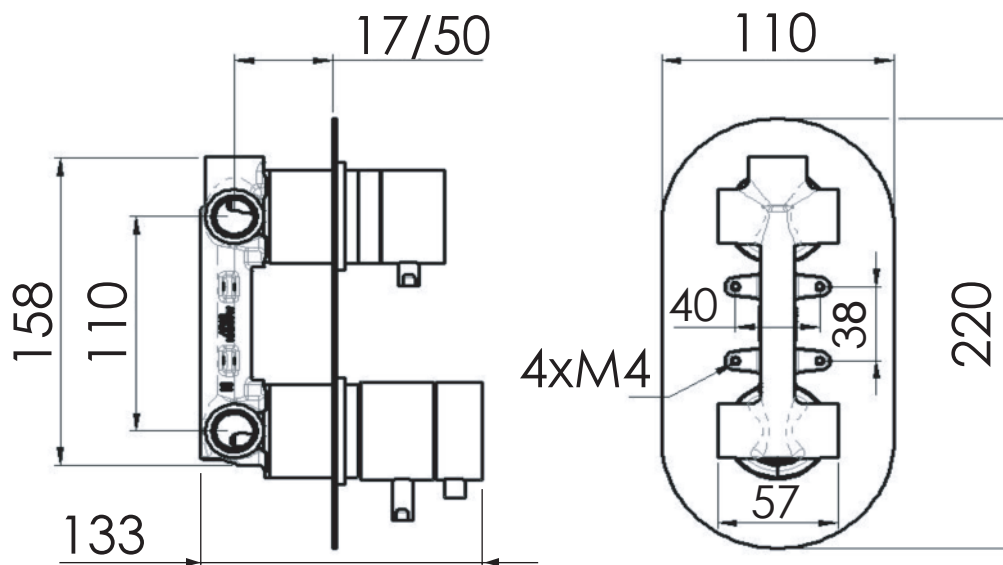

REMER

SCHEDA TECNICA

TECHNICAL FEATURES

RUBINETTERIE

ART. COD.

NT93

MATERIALI / MATERIALS

OTTONE CROMATO / CHROME PLATED BRASS