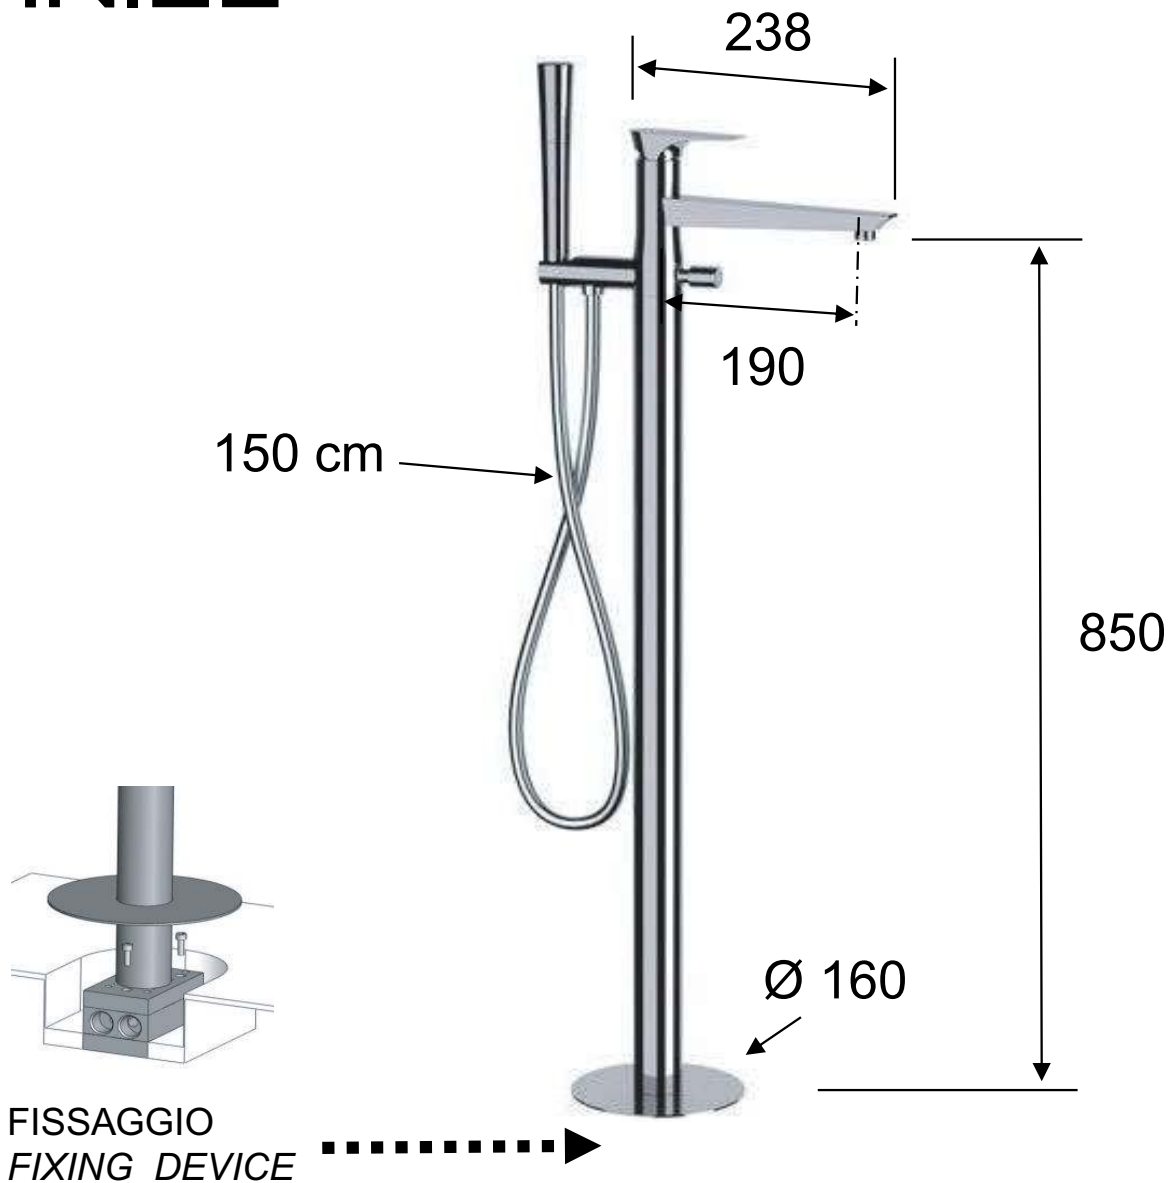

DANIEL

SCHEDA TECNICA TECHNICAL FEATURES

ART. COD.

DV678

MATERIALI / MATERIALS

OTTONE CROMATO / CHROME PLATED BRASS

CROMATURA / CHROME PLATING

UNI EN 248