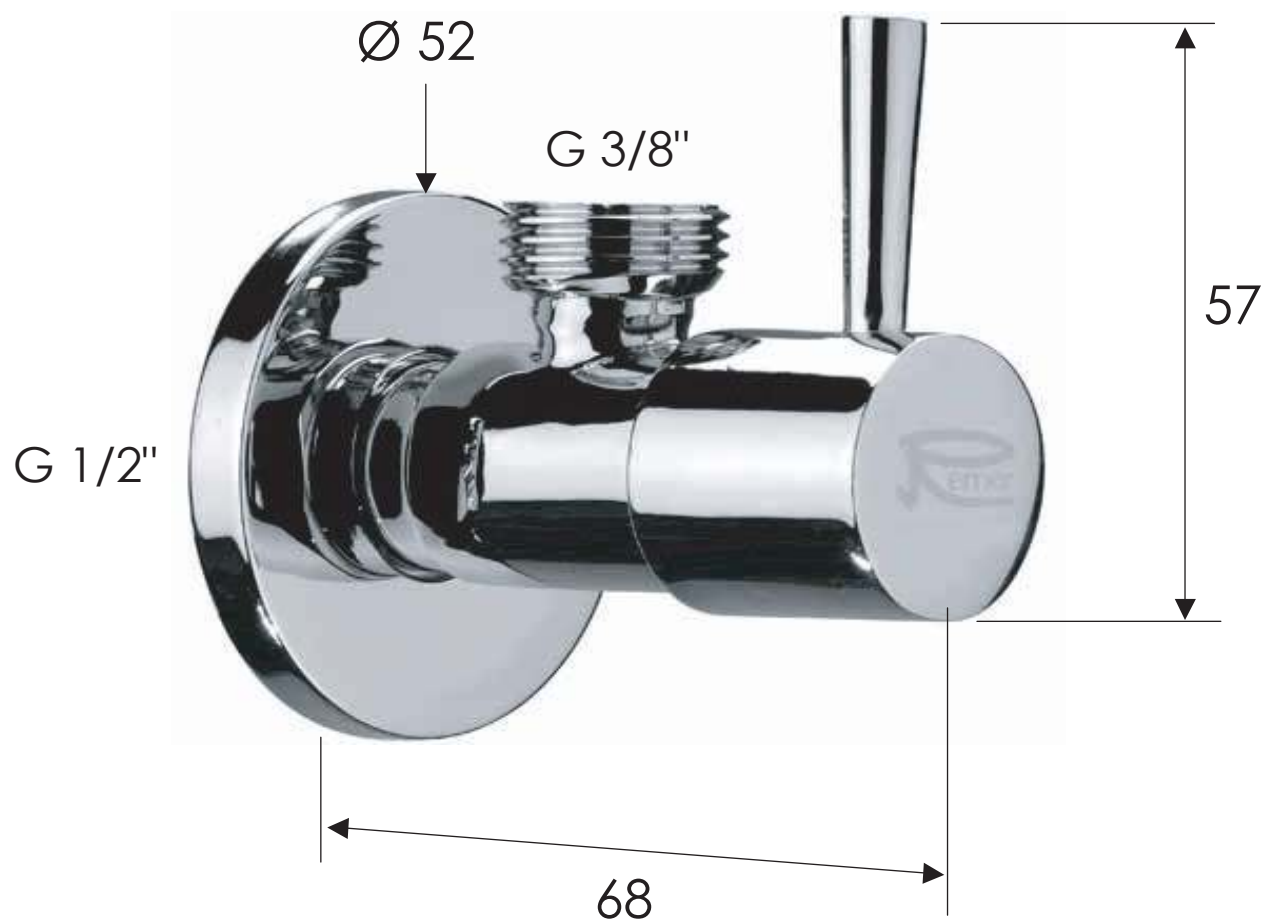

REMER

RUBINETTERIE

SCHEDA TECNICA

ART. COD.

TECHNICAL FEATURES

128L1238

MATERIALI / MATERIALS

OTTONE CROMATO / CHROME PLATED BRASS