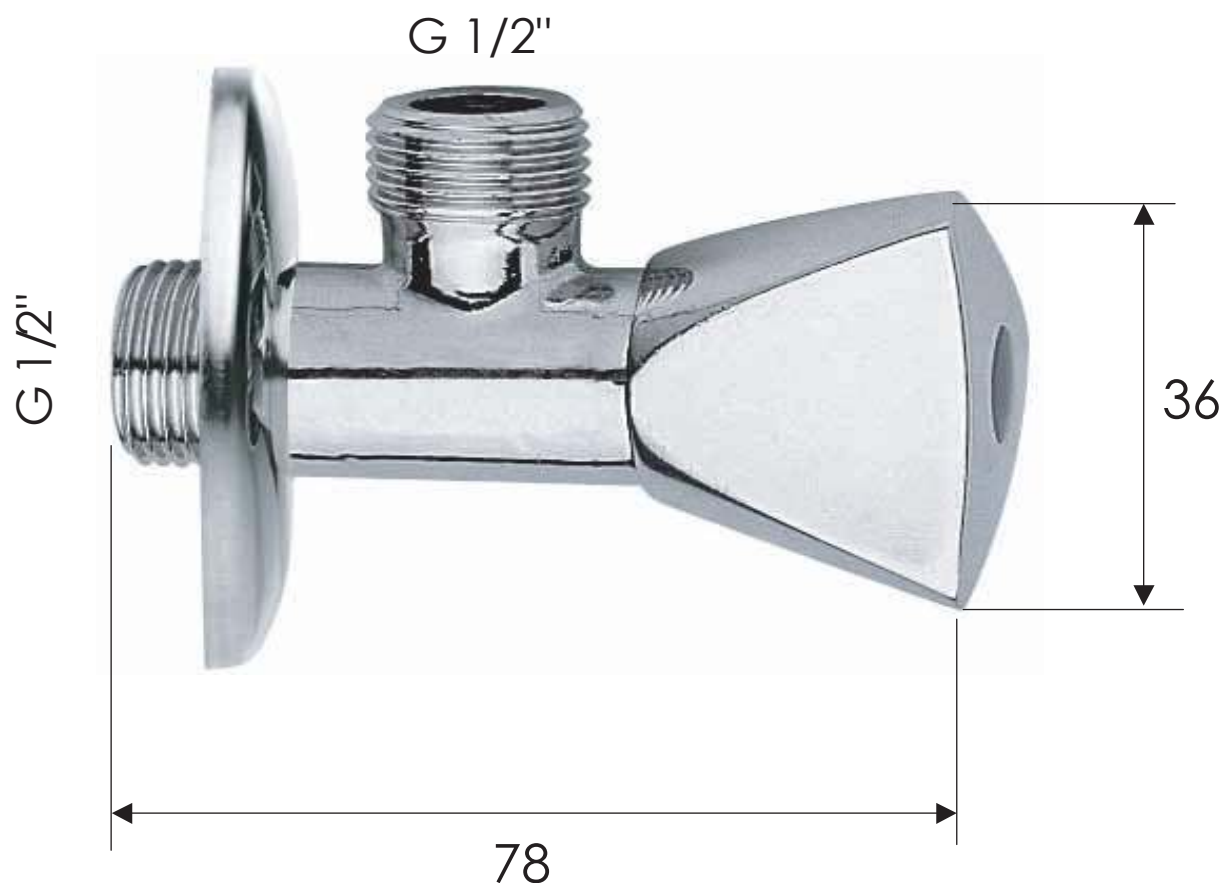

# REMER

RUBINETTERIE

SCHEDA TECNICA

TECHNICAL FEATURES

ART. COD.

**1291212**

## MATERIALI / MATERIALS

OTTONE CROMATO / CHROME PLATED BRASS