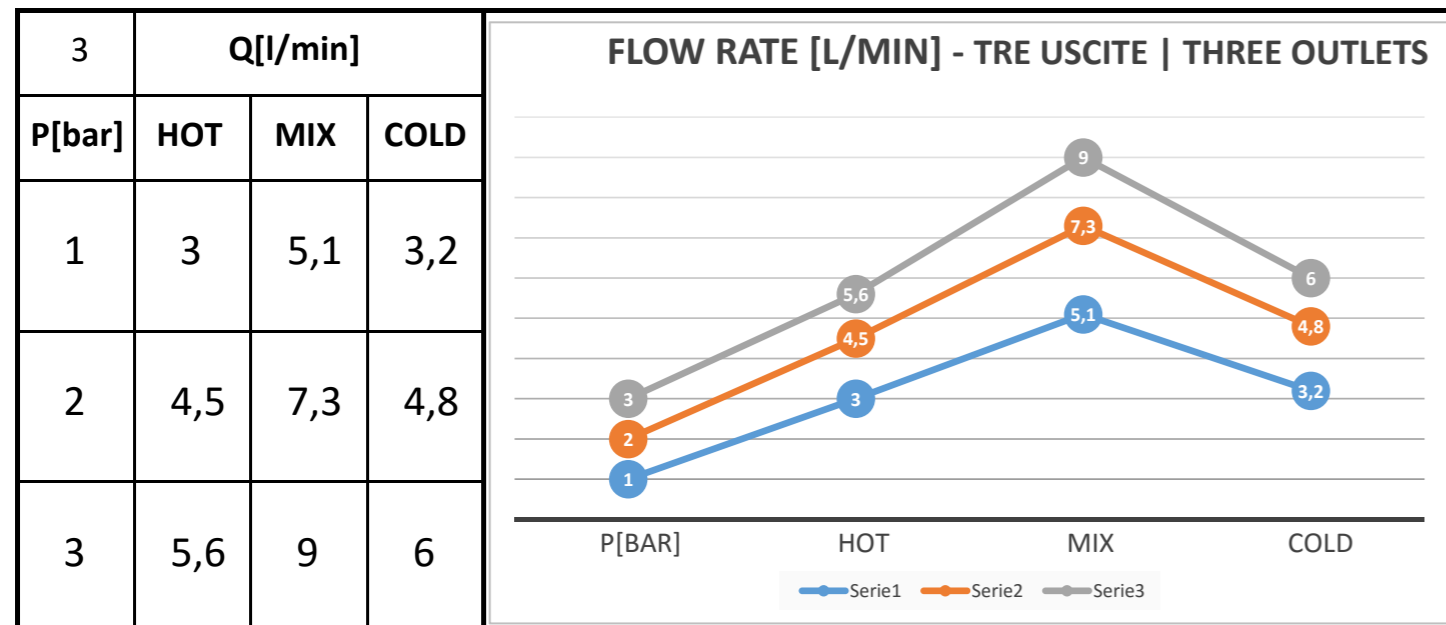

Descrizione: Miscelatore monocomando da incasso 3 vie a vitoni ceramici e cartuccia progressiva con piastre separate

Description: Single lever Built-in mixer with 3 ceramic valves, progressive cartridge and single plates

Ricambi/Spare parts	
Cartuccia/Cartridge:	P52N98
Vitoni/Valves:	76DX

Test effettuato con una sola uscita in scarico libero

The test was carried out with one free discharge outlet

Portate riferite alle singole uscite. Test effettuato con due uscite aperte contemporaneamente in scarico libero

Flow rates referring to individual outlets. The test was carried out with two free discharge outlets

Portate riferite alle singole uscite. Test effettuato con tre uscite aperte contemporaneamente in scarico libero

Flow rates referring to individual outlets. The test was carried out with three free discharge outlets