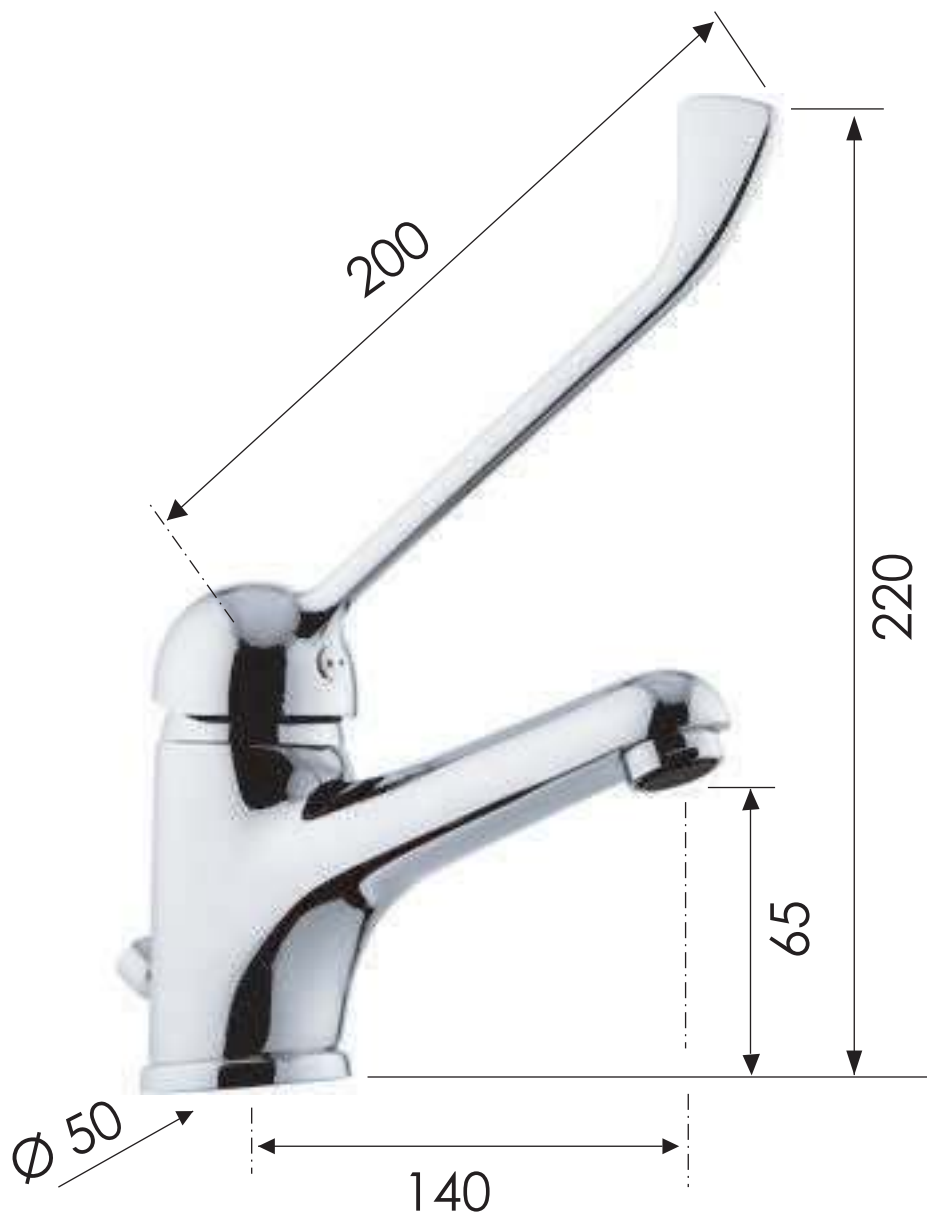

REMER

RUBINETTERIE

SCHEDA TECNICA

TECHNICAL FEATURES

ART. COD.

K14L

MATERIALI / MATERIALS

OTTONE CROMATO / CHROME PLATED BRASS