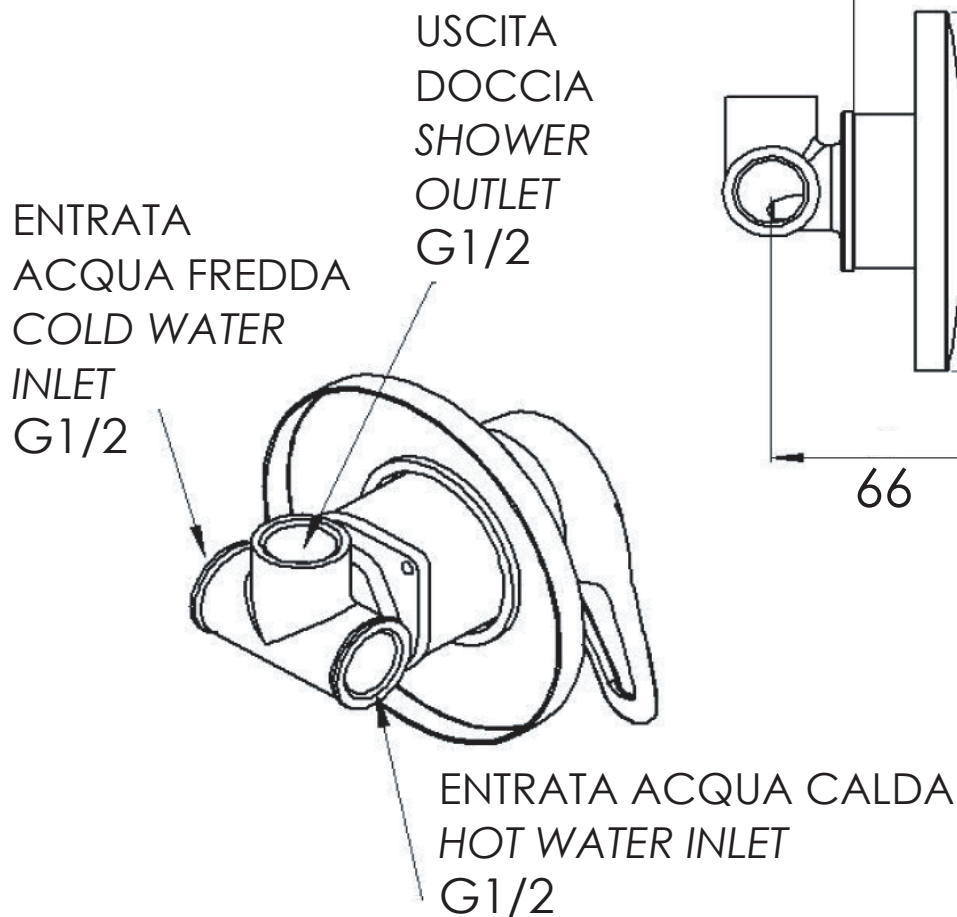

REMER

RUBINETTERIE

SCHEDA TECNICA

TECHNICAL FEATURES

ART. COD.

T30

MATERIALI / MATERIALS

OTTONE CROMATO / CHROME PLATED BRASS