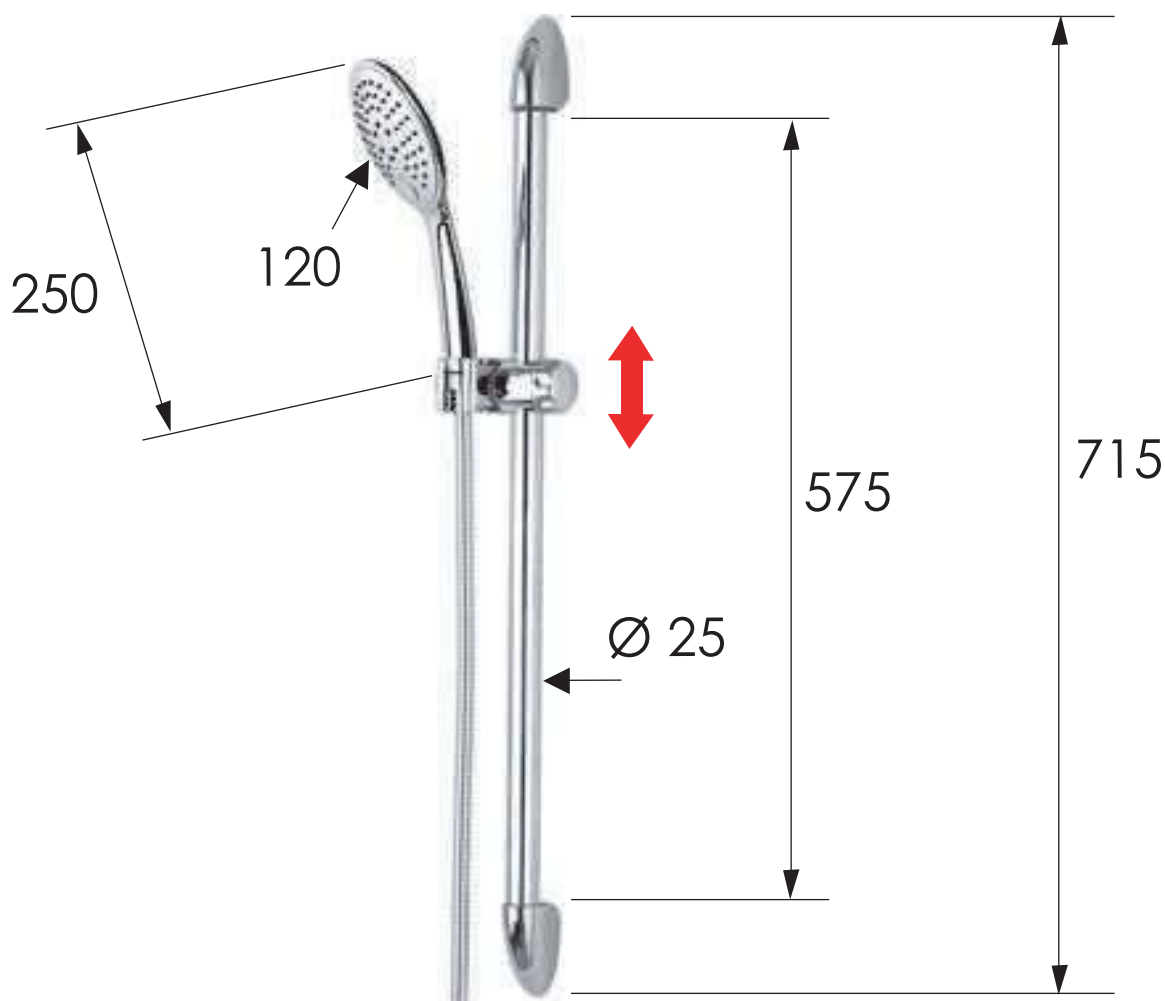

REMER

RUBINETTERIE

SCHEDA TECNICA

TECHNICAL FEATURES

ART. COD.

311F315P3

3 FUNZIONI / 3 FUNCTIONS

MATERIALI / MATERIALS

OTTONE CROMATO / CHROME PLATED BRASS

ABS CROMATO / CHROME PLATED ABS

CROMATURA / CHROME PLATING

UNI EN 248

Doccetta
Anticalcare
Anti-limestone
Hand Shower

Via Leonardo da Vinci 83 - 20062 Cassano d'Adda (MI) Italy - Tel. +39-0363 364211