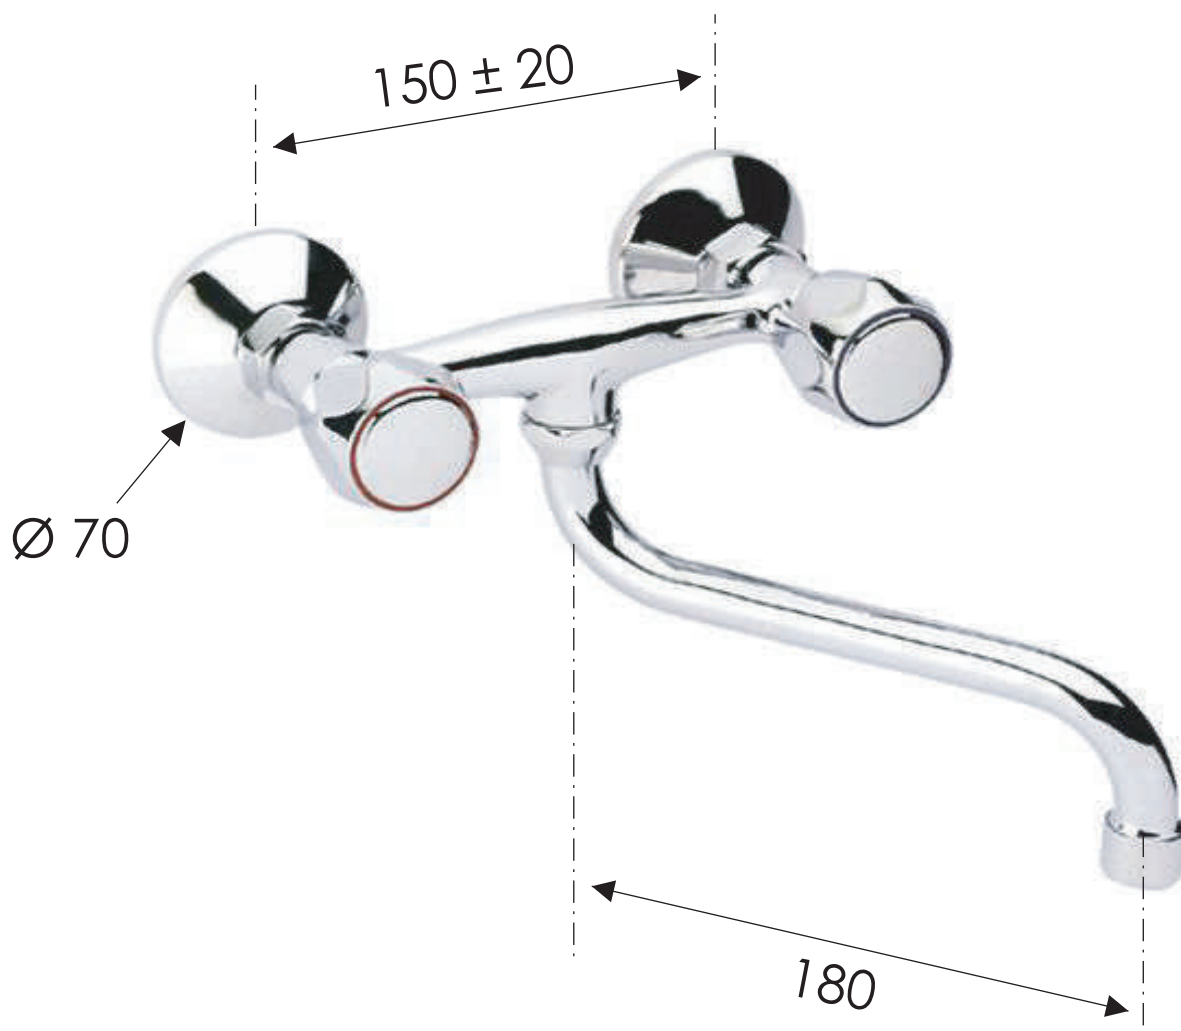

REMER

RUBINETTERIE

SCHEDA TECNICA

TECHNICAL FEATURES

ART. COD.

41Y

MATERIALI / MATERIALS

OTTONE CROMATO / CHROME PLATED BRASS