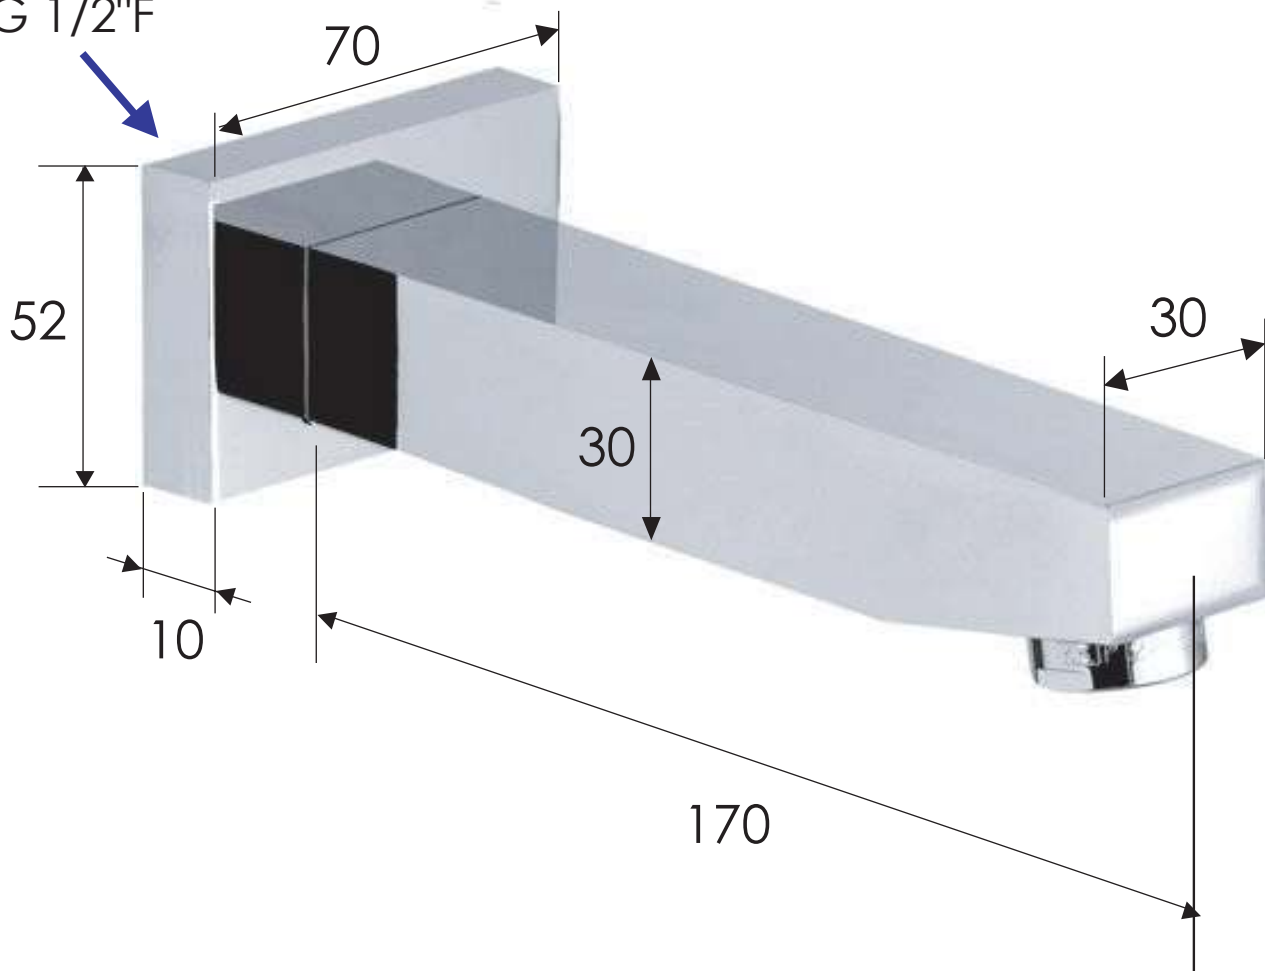

REMER

RUBINETTERIE

SCHEDA TECNICA

TECHNICAL FEATURES

ART. COD.

91S

ATTACCO
CONNECTION
G 1/2" F

MATERIALI / MATERIALS