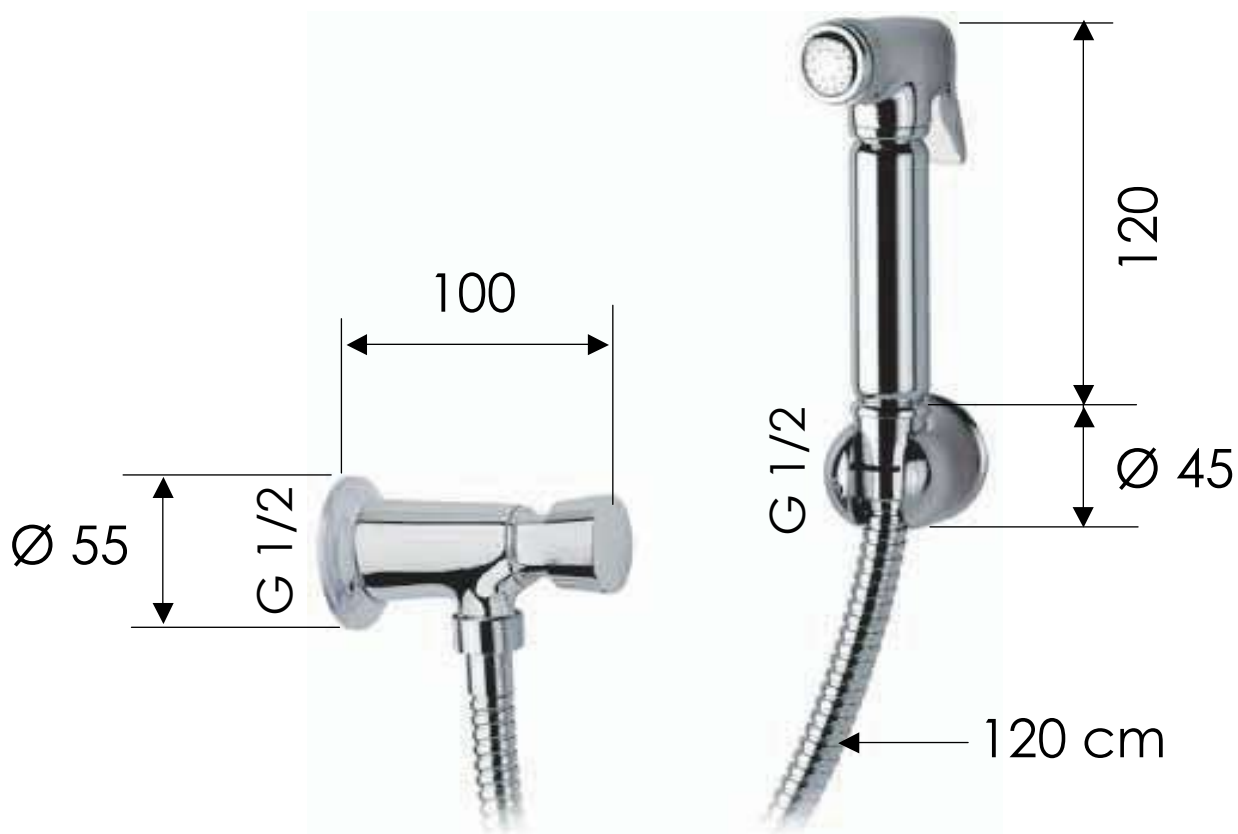

# REMER

RUBINETTERIE

SCHEDA TECNICA

ART. COD.

*TECHNICAL FEATURES*

**332TEL**

OTTONE CROMATO / CHROME PLATED BRASS

**CROMATURA / CHROME PLATING**