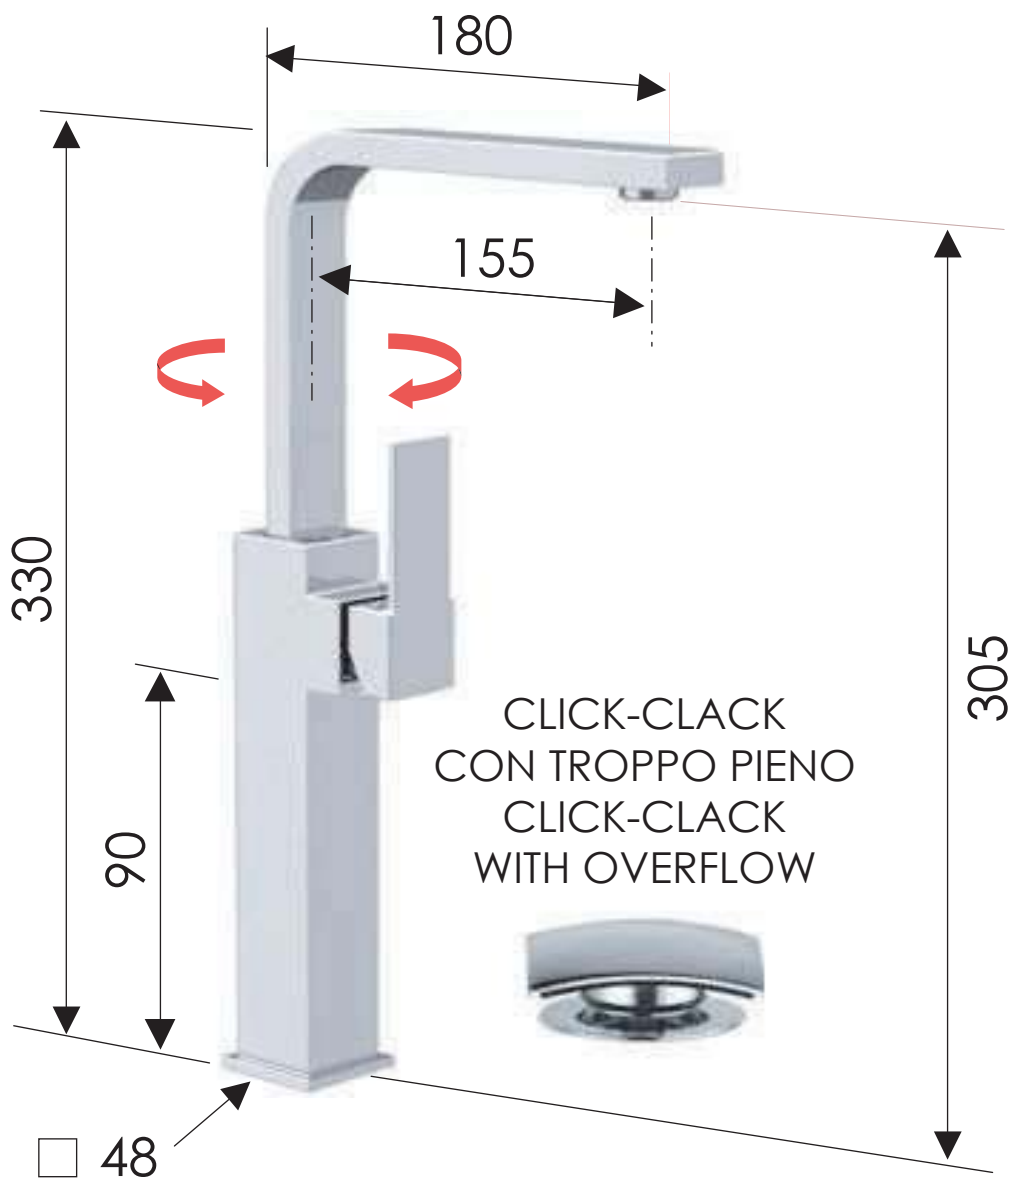

# REMER

RUBINETTERIE

SCHEDA TECNICA

TECHNICAL FEATURES

ART. COD.

**Q10GL**

## MATERIALI / MATERIALS

OTTONE CROMATO / CHROME PLATED BRASS