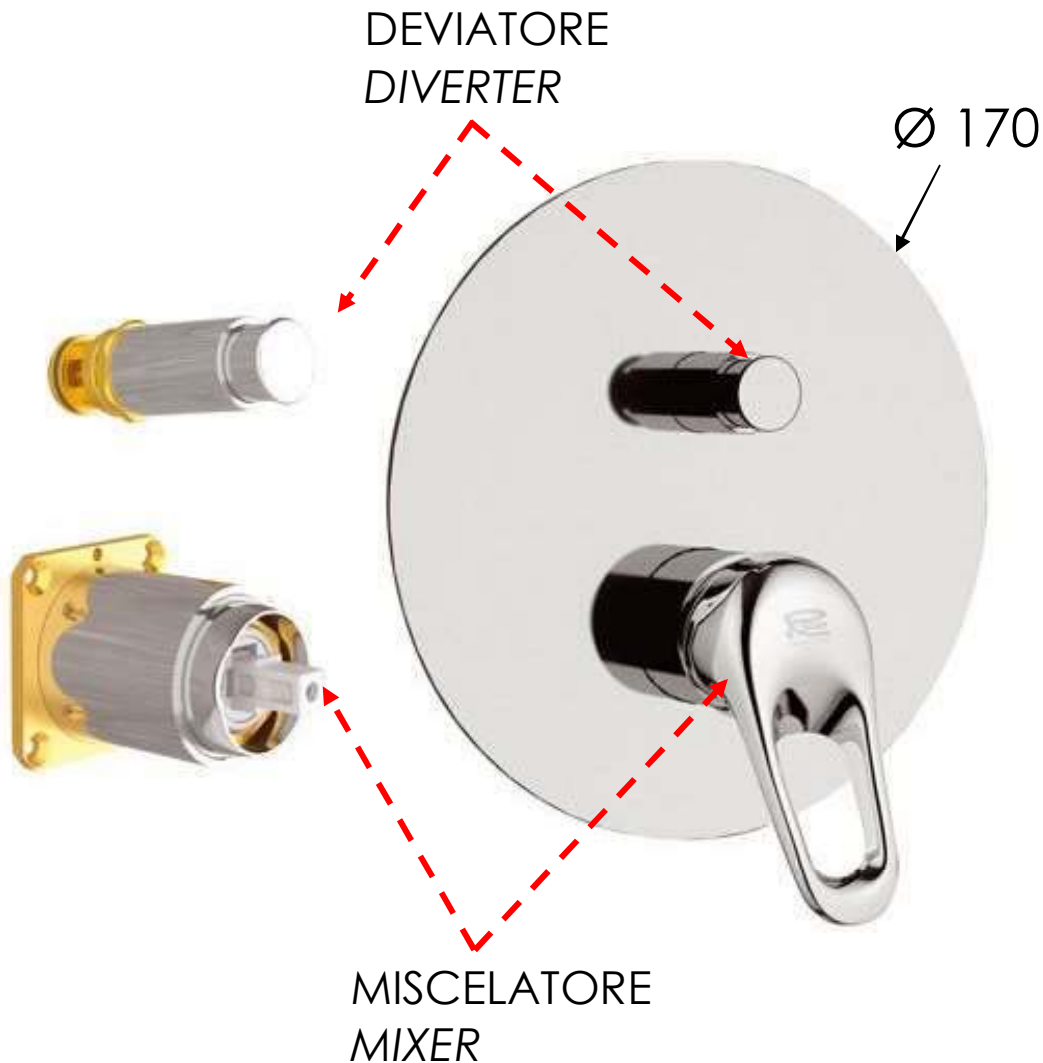

REMER

RUBINETTERIE

SCHEDA TECNICA

TECHNICAL FEATURES

ART. COD.

R09KB

MATERIALI / MATERIALS

OTTONE CROMATO / CHROME PLATED BRASS