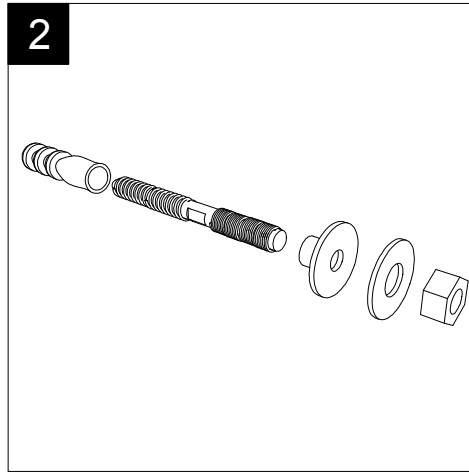

Guida all'installazione dei lavabi sospesi con kit viti di fissaggio (cod. ACS60)

Serie: ZENITH - LIKE - TOUCH - TIME - FLUT - OZ - BRIO - SQUARE - QUAD - FLY - DUNIA

Installation guide for back to wall washbasins with fixing screws kit (cod. ACS60)

Series: ZENITH - LIKE - TOUCH - TIME - FLUT - OZ - BRIO - SQUARE - QUAD - FLY - DUNIA

①