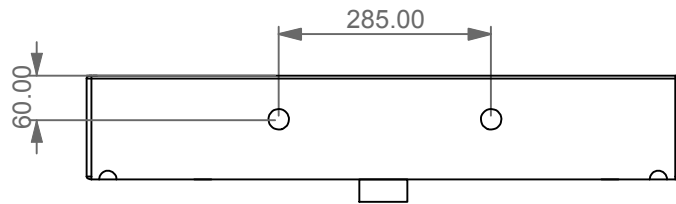

Lavabo Zenith bordo fino cm 80
 monoforo (senza foro, tre fori su richiesta)
 Zenith Washbasin cm 80 thin edge
 one hole (no hole, three holes, on request)

FRONT

LEFT

REAR

SECTION

TOP

Designation
 Lavabo Zenith bordo fino cm 80
 monoforo (senza foro, tre fori su richiesta)
 Zenith Washbasin cm 80 thin edge
 one hole (no hole, three holes, on request)

Scale
 1:10

cod. ZELAVBW80

This drawing including the respectedata may neither be duplicated nor modified nor altered without the consent of GSG Ceramic Design. The use of the data/technical drawings take place at users own risk and under exclusion of any liability of GSG Ceramic Design. The dimensions are not binding; products are subject to changes. Measurement shown may be subjected to small variations or are indicative.

Guida all'installazione dei lavabi sospesi con kit viti di fissaggio (cod. ACS60)

Serie: ZENITH - LIKE - TOUCH - TIME - FLUT - OZ - BRIO - SQUARE - QUAD - FLY - DUNIA

Installation guide for back to wall washbasins with fixing screws kit (cod. ACS60)