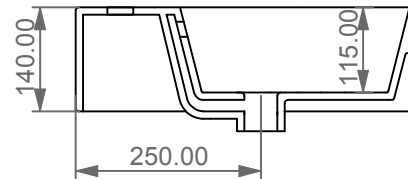

Lavabo Zenith bordo fino cm 80  
 monoforo (senza foro, tre fori su richiesta)  
 Zenith Washbasin cm 80 thin edge  
 one hole (no hole, three holes, on request)

FRONT

LEFT

REAR

SECTION

TOP

Designation  
 Lavabo Zenith bordo fino cm 80  
 monoforo (senza foro, tre fori su richiesta)  
 Zenith Washbasin cm 80 thin edge  
 one hole (no hole, three holes, on request)

Scale  
 1:10

cod. ZELAVBW80

This drawing including the respectedata may neither be duplicated nor modified nor altered without the consent of GSG Ceramic Design. The use of the data/technical drawings take place at users own risk and under exclusion of any liability of GSG Ceramic Design. The dimensions are not binding; products are subject to changes. Measurement shown may be subjected to small variations or are indicative.

Guida all'installazione dei lavabi sospesi con kit viti di fissaggio (cod. ACS60)

Serie: ZENITH - LIKE - TOUCH - TIME - FLUT - OZ - BRIO - SQUARE - QUAD - FLY - DUNIA

*Installation guide for back to wall washbasins with fixing screws kit (cod. ACS60)*