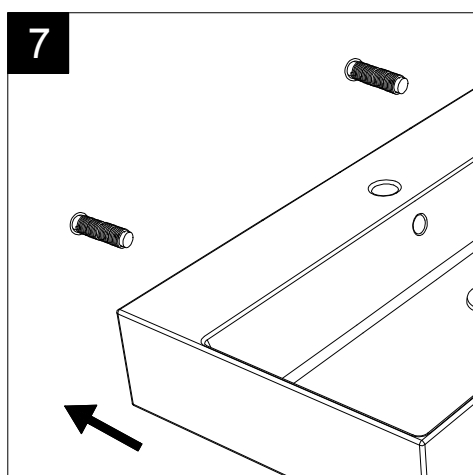

Guida all'installazione dei lavabi sospesi con kit viti di fissaggio (cod. ACS60)

Serie: ZENITH - LIKE - TOUCH - TIME - FLUT - OZ - BRIO - SQUARE - QUAD - FLY - DUNIA

Installation guide for back to wall washbasins with fixing screws kit (cod. ACS60)

Series: ZENITH - LIKE - TOUCH - TIME - FLUT - OZ - BRIO - SQUARE - QUAD - FLY - DUNIA

①