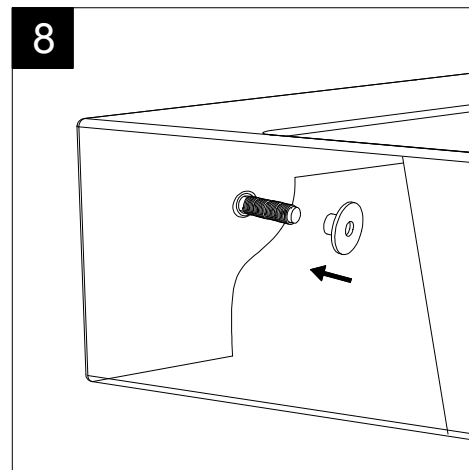

Guida all'installazione dei lavabi sospesi con kit viti di fissaggio (cod. ACS60)

Serie: ZENITH - LIKE - TOUCH - TIME - FLUT - OZ - BRIO - SQUARE - QUAD - FLY - DUNIA

Installation guide for back to wall washbasins with fixing screws kit (cod. ACS60)

Series: ZENITH - LIKE - TOUCH - TIME - FLUT - OZ - BRIO - SQUARE - QUAD - FLY - DUNIA

①