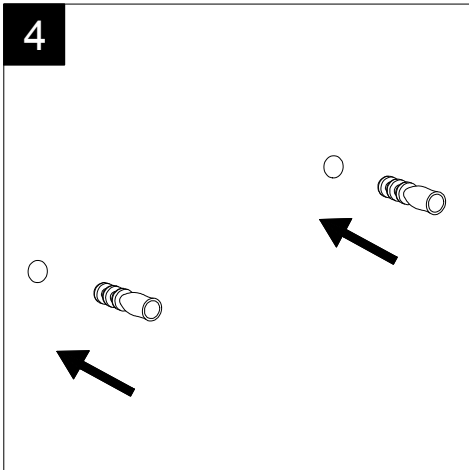

Lavabo Zenith bordo fino cm 80  
 monoforo (senza foro, tre fori su richiesta)  
 Zenith Washbasin cm 80 thin edge  
 one hole (no hole, three holes, on request)

FRONT

LEFT

REAR

SECTION

TOP

Designation  
 Lavabo Zenith bordo fino cm 80  
 monoforo (senza foro, tre fori su richiesta)  
 Zenith Washbasin cm 80 thin edge  
 one hole (no hole, three holes, on request)

Scale  
 1:10

cod. ZELAVBW80

This drawing including the respectedata may neither be duplicated nor modified nor altered without the consent of GSG Ceramic Design. The use of the data/technical drawings take place at users own risk and under exclusion of any liability of GSG Ceramic Design. The dimensions are not binding; products are subject to changes. Measurement shown may be subjected to small variations or are indicative.

Guida all'installazione dei lavabi sospesi con kit viti di fissaggio (cod. ACS60)

Serie: ZENITH - LIKE - TOUCH - TIME - FLUT - OZ - BRIO - SQUARE - QUAD - FLY - DUNIA

*Installation guide for back to wall washbasins with fixing screws kit (cod. ACS60)*

*Series: ZENITH - LIKE - TOUCH - TIME - FLUT - OZ - BRIO - SQUARE - QUAD - FLY - DUNIA*

①

Guida all'installazione dei lavabi sospesi con kit viti di fissaggio (cod. ACS60)

Serie: ZENITH - LIKE - TOUCH - TIME - FLUT - OZ - BRIO - SQUARE - QUAD - FLY - DUNIA