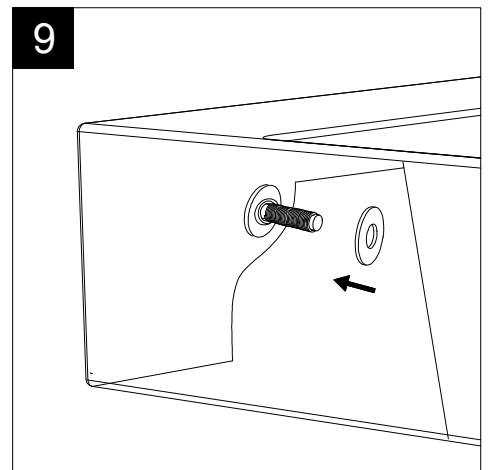

Guida all'installazione dei lavabi sospesi con kit viti di fissaggio (cod. ACS60)

Serie: ZENITH - LIKE - TOUCH - TIME - FLUT - OZ - BRIO - SQUARE - QUAD - FLY - DUNIA

Installation guide for back to wall washbasins with fixing screws kit (cod. ACS60)

Series: ZENITH - LIKE - TOUCH - TIME - FLUT - OZ - BRIO - SQUARE - QUAD - FLY - DUNIA

①