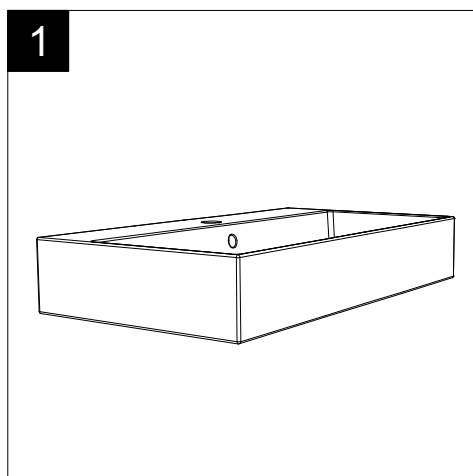

Guida all'installazione dei lavabi sospesi con kit viti di fissaggio (cod. ACS60)

Serie: ZENITH - LIKE - TOUCH - TIME - FLUT - OZ - BRIO - SQUARE - QUAD - FLY - DUNIA

Installation guide for back to wall washbasins with fixing screws kit (cod. ACS60)

Series: ZENITH - LIKE - TOUCH - TIME - FLUT - OZ - BRIO - SQUARE - QUAD - FLY - DUNIA

①