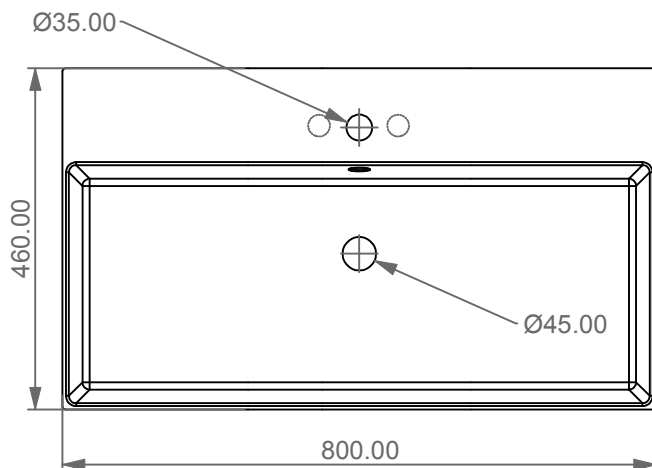

Lavabo Zenith bordo fino cm 80
 monoforo (senza foro, tre fori su richiesta)
 Zenith Washbasin cm 80 thin edge
 one hole (no hole, three holes, on request)

FRONT

LEFT

REAR

SECTION

TOP

Designation
 Lavabo Zenith bordo fino cm 80
 monoforo (senza foro, tre fori su richiesta)
 Zenith Washbasin cm 80 thin edge
 one hole (no hole, three holes, on request)

Scale
 1:10

cod. ZELAVBW80

This drawing including the respectedata may neither be duplicated nor modified nor altered without the consent of GSG Ceramic Design. The use of the data/technical drawings take place at users own risk and under exclusion of any liability of GSG Ceramic Design. The dimensions are not binding; products are subject to changes. Measurement shown may be subjected to small variations or are indicative.