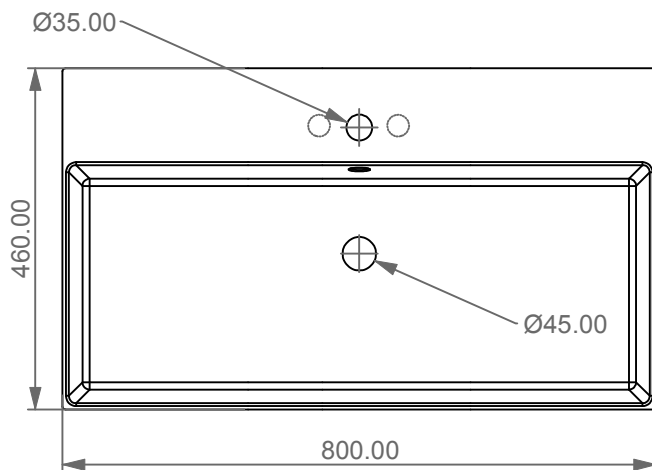

Lavabo Zenith bordo fino cm 80  
 monoforo (senza foro, tre fori su richiesta)  
 Zenith Washbasin cm 80 thin edge  
 one hole (no hole, three holes, on request)

FRONT

LEFT

REAR

SECTION

TOP

Designation  
 Lavabo Zenith bordo fino cm 80  
 monoforo (senza foro, tre fori su richiesta)  
 Zenith Washbasin cm 80 thin edge  
 one hole (no hole, three holes, on request)

Scale  
 1:10

cod. ZELAVBW80

This drawing including the respectedata may neither be duplicated nor modified nor altered without the consent of GSG Ceramic Design. The use of the data/technical drawings take place at users own risk and under exclusion of any liability of GSG Ceramic Design. The dimensions are not binding; products are subject to changes. Measurement shown may be subjected to small variations or are indicative.

Guida all'installazione dei lavabi sospesi con kit viti di fissaggio (cod. ACS60)

Serie: ZENITH - LIKE - TOUCH - TIME - FLUT - OZ - BRIO - SQUARE - QUAD - FLY - DUNIA

*Installation guide for back to wall washbasins with fixing screws kit (cod. ACS60)*