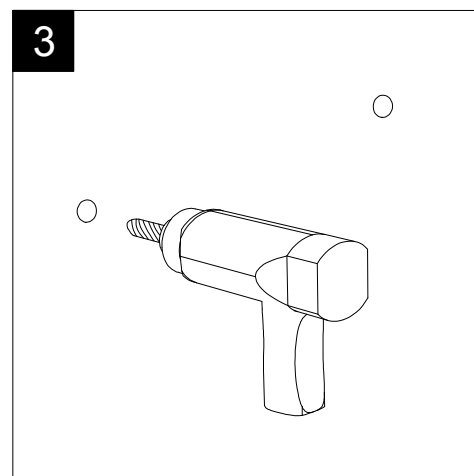

Guida all'installazione dei lavabi sospesi con kit viti di fissaggio (cod. ACS60)

Serie: ZENITH - LIKE - TOUCH - TIME - FLUT - OZ - BRIO - SQUARE - QUAD - FLY - DUNIA

Installation guide for back to wall washbasins with fixing screws kit (cod. ACS60)

Series: ZENITH - LIKE - TOUCH - TIME - FLUT - OZ - BRIO - SQUARE - QUAD - FLY - DUNIA

①