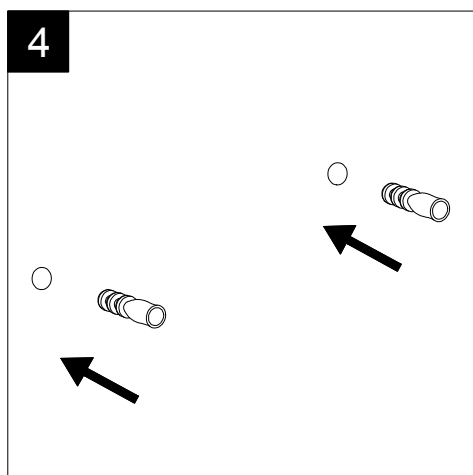

Lavabo Zenith bordo fino cm 80
 monoforo (senza foro, tre fori su richiesta)
 Zenith Washbasin cm 80 thin edge
 one hole (no hole, three holes, on request)

FRONT

LEFT

REAR

SECTION

TOP

Designation
 Lavabo Zenith bordo fino cm 80
 monoforo (senza foro, tre fori su richiesta)
 Zenith Washbasin cm 80 thin edge
 one hole (no hole, three holes, on request)

Scale
 1:10

cod. ZELAVBW80

This drawing including the respectedata may neither be duplicated nor modified nor altered without the consent of GSG Ceramic Design. The use of the data/technical drawings take place at users own risk and under exclusion of any liability of GSG Ceramic Design. The dimensions are not binding; products are subject to changes. Measurement shown may be subjected to small variations or are indicative.

Guida all'installazione dei lavabi sospesi con kit viti di fissaggio (cod. ACS60)

Serie: ZENITH - LIKE - TOUCH - TIME - FLUT - OZ - BRIO - SQUARE - QUAD - FLY - DUNIA

Installation guide for back to wall washbasins with fixing screws kit (cod. ACS60)

Series: ZENITH - LIKE - TOUCH - TIME - FLUT - OZ - BRIO - SQUARE - QUAD - FLY - DUNIA

①

Guida all'installazione dei lavabi sospesi con kit viti di fissaggio (cod. ACS60)

Serie: ZENITH - LIKE - TOUCH - TIME - FLUT - OZ - BRIO - SQUARE - QUAD - FLY - DUNIA