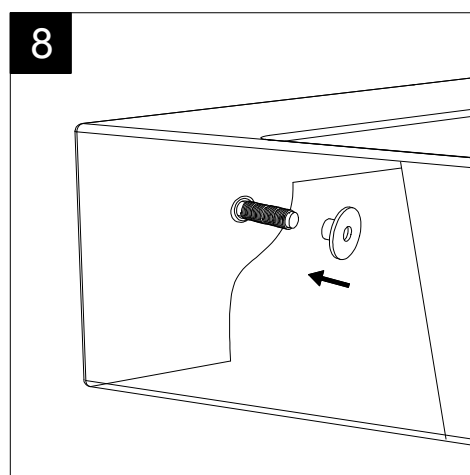

Guida all'installazione dei lavabi sospesi con kit viti di fissaggio (cod. ACS60)

Serie: ZENITH - LIKE - TOUCH - TIME - FLUT - OZ - BRIO - SQUARE - QUAD - FLY - DUNIA

Installation guide for back to wall washbasins with fixing screws kit (cod. ACS60)

Series: ZENITH - LIKE - TOUCH - TIME - FLUT - OZ - BRIO - SQUARE - QUAD - FLY - DUNIA

①