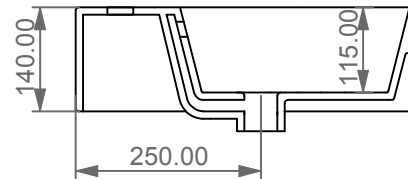

Lavabo Zenith bordo fino cm 80
 monoforo (senza foro, tre fori su richiesta)
 Zenith Washbasin cm 80 thin edge
 one hole (no hole, three holes, on request)

FRONT

LEFT

REAR

SECTION

TOP

Designation
 Lavabo Zenith bordo fino cm 80
 monoforo (senza foro, tre fori su richiesta)
 Zenith Washbasin cm 80 thin edge
 one hole (no hole, three holes, on request)

Scale
 1:10

cod. ZELAVBW80

This drawing including the respectedata may neither be duplicated nor modified nor altered without the consent of GSG Ceramic Design. The use of the data/technical drawings take place at users own risk and under exclusion of any liability of GSG Ceramic Design. The dimensions are not binding; products are subject to changes. Measurement shown may be subjected to small variations or are indicative.