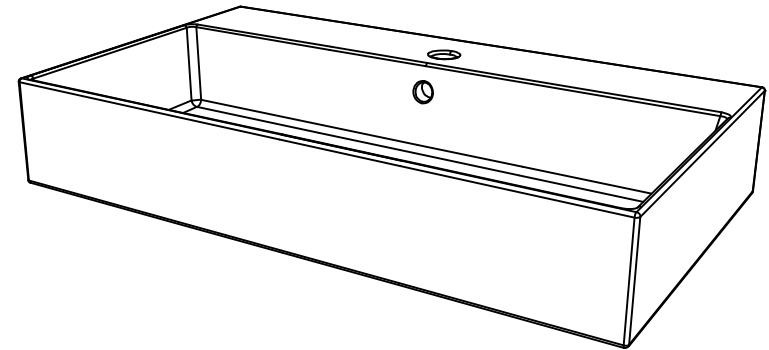

Lavabo Zenith bordo fino cm 80  
 monoforo (senza foro, tre fori su richiesta)  
 Zenith Washbasin cm 80 thin edge  
 one hole (no hole, three holes, on request)

FRONT

LEFT

REAR

SECTION

TOP

Designation  
 Lavabo Zenith bordo fino cm 80  
 monoforo (senza foro, tre fori su richiesta)  
 Zenith Washbasin cm 80 thin edge  
 one hole (no hole, three holes, on request)

Scale  
 1:10

cod. ZELAVBW80

This drawing including the respectedata may neither be duplicated nor modified nor altered without the consent of GSG Ceramic Design. The use of the data/technical drawings take place at users own risk and under exclusion of any liability of GSG Ceramic Design. The dimensions are not binding; products are subject to changes. Measurement shown may be subjected to small variations or are indicative.

Guida all'installazione dei lavabi sospesi con kit viti di fissaggio (cod. ACS60)

Serie: ZENITH - LIKE - TOUCH - TIME - FLUT - OZ - BRIO - SQUARE - QUAD - FLY - DUNIA

*Installation guide for back to wall washbasins with fixing screws kit (cod. ACS60)*