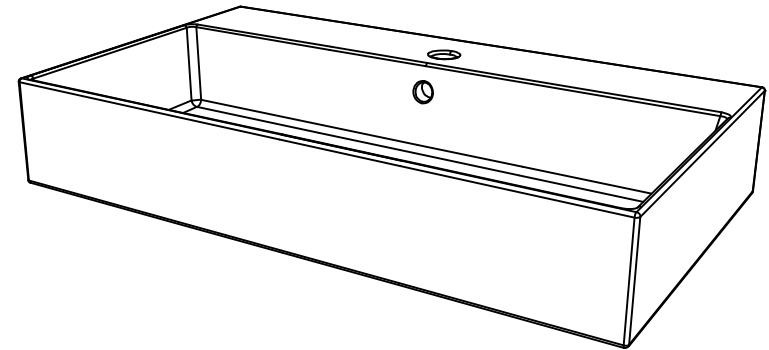

Lavabo Zenith bordo fino cm 80
 monoforo (senza foro, tre fori su richiesta)
 Zenith Washbasin cm 80 thin edge
 one hole (no hole, three holes, on request)

FRONT

LEFT

REAR

SECTION

TOP

Designation
 Lavabo Zenith bordo fino cm 80
 monoforo (senza foro, tre fori su richiesta)
 Zenith Washbasin cm 80 thin edge
 one hole (no hole, three holes, on request)

Scale
 1:10

cod. ZELAVBW80

This drawing including the respectedata may neither be duplicated nor modified nor altered without the consent of GSG Ceramic Design. The use of the data/technical drawings take place at users own risk and under exclusion of any liability of GSG Ceramic Design. The dimensions are not binding; products are subject to changes. Measurement shown may be subjected to small variations or are indicative.