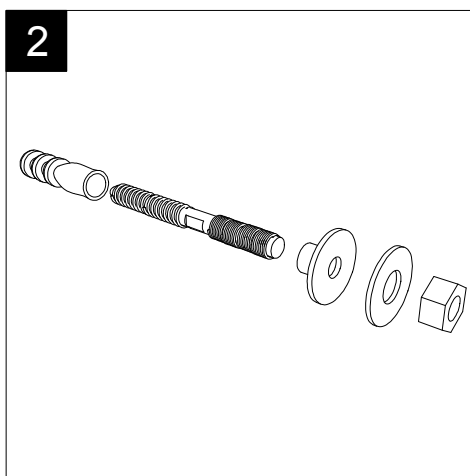

Guida all'installazione dei lavabi sospesi con kit viti di fissaggio (cod. ACS60)

Serie: ZENITH - LIKE - TOUCH - TIME - FLUT - OZ - BRIO - SQUARE - QUAD - FLY - DUNIA

Installation guide for back to wall washbasins with fixing screws kit (cod. ACS60)

Series: ZENITH - LIKE - TOUCH - TIME - FLUT - OZ - BRIO - SQUARE - QUAD - FLY - DUNIA

①