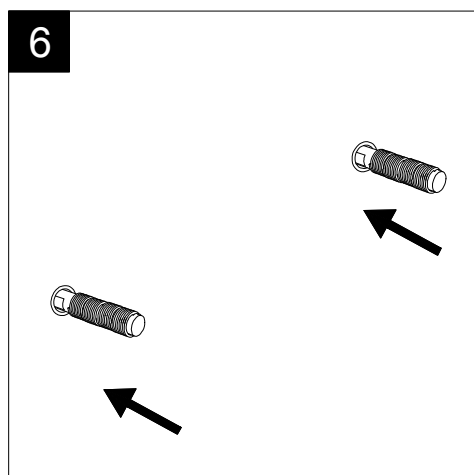

Lavabo Zenith bordo fino cm 80
 monoforo (senza foro, tre fori su richiesta)
 Zenith Washbasin cm 80 thin edge
 one hole (no hole, three holes, on request)

FRONT

LEFT

REAR

SECTION

TOP

Designation
 Lavabo Zenith bordo fino cm 80
 monoforo (senza foro, tre fori su richiesta)
 Zenith Washbasin cm 80 thin edge
 one hole (no hole, three holes, on request)

Scale
 1:10

cod. ZELAVBW80

This drawing including the respectedata may neither be duplicated nor modified nor altered without the consent of GSG Ceramic Design. The use of the data/technical drawings take place at users own risk and under exclusion of any liability of GSG Ceramic Design. The dimensions are not binding; products are subject to changes. Measurement shown may be subjected to small variations or are indicative.

Guida all'installazione dei lavabi sospesi con kit viti di fissaggio (cod. ACS60)

Serie: ZENITH - LIKE - TOUCH - TIME - FLUT - OZ - BRIO - SQUARE - QUAD - FLY - DUNIA

Installation guide for back to wall washbasins with fixing screws kit (cod. ACS60)

Series: ZENITH - LIKE - TOUCH - TIME - FLUT - OZ - BRIO - SQUARE - QUAD - FLY - DUNIA

①

Guida all'installazione dei lavabi sospesi con kit viti di fissaggio (cod. ACS60)

Serie: ZENITH - LIKE - TOUCH - TIME - FLUT - OZ - BRIO - SQUARE - QUAD - FLY - DUNIA