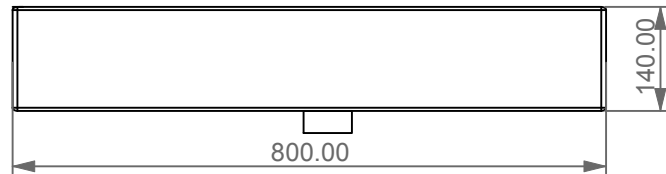

Lavabo Zenith bordo fino cm 80  
 monoforo (senza foro, tre fori su richiesta)  
 Zenith Washbasin cm 80 thin edge  
 one hole (no hole, three holes, on request)

FRONT

LEFT

REAR

SECTION

TOP

Designation  
 Lavabo Zenith bordo fino cm 80  
 monoforo (senza foro, tre fori su richiesta)  
 Zenith Washbasin cm 80 thin edge  
 one hole (no hole, three holes, on request)

Scale  
 1:10

cod. ZELAVBW80

This drawing including the respectedata may neither be duplicated nor modified nor altered without the consent of GSG Ceramic Design. The use of the data/technical drawings take place at users own risk and under exclusion of any liability of GSG Ceramic Design. The dimensions are not binding; products are subject to changes. Measurement shown may be subjected to small variations or are indicative.