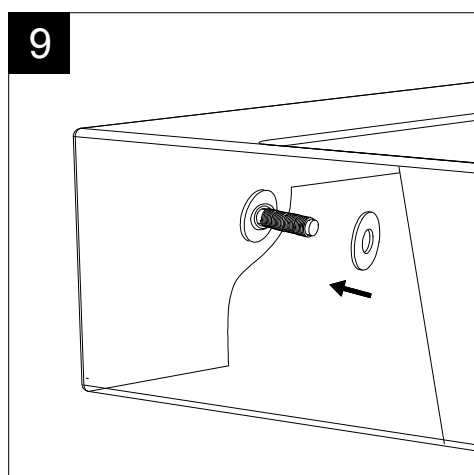

Guida all'installazione dei lavabi sospesi con kit viti di fissaggio (cod. ACS60)

Serie: ZENITH - LIKE - TOUCH - TIME - FLUT - OZ - BRIO - SQUARE - QUAD - FLY - DUNIA

Installation guide for back to wall washbasins with fixing screws kit (cod. ACS60)

Series: ZENITH - LIKE - TOUCH - TIME - FLUT - OZ - BRIO - SQUARE - QUAD - FLY - DUNIA

①