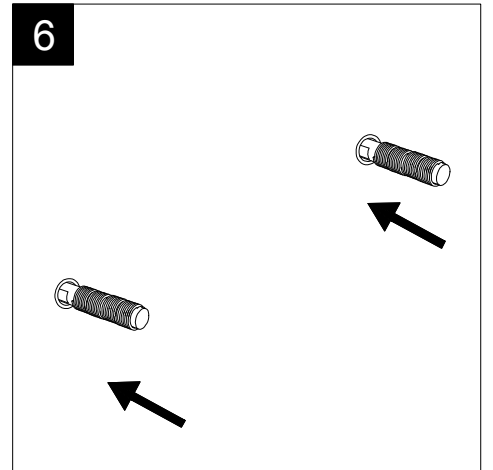

Lavabo Zenith bordo fino cm 80  
 monoforo (senza foro, tre fori su richiesta)  
 Zenith Washbasin cm 80 thin edge  
 one hole (no hole, three holes, on request)

FRONT

LEFT

REAR

SECTION

TOP

Designation  
 Lavabo Zenith bordo fino cm 80  
 monoforo (senza foro, tre fori su richiesta)  
 Zenith Washbasin cm 80 thin edge  
 one hole (no hole, three holes, on request)

Scale  
 1:10

cod. ZELAVBW80

This drawing including the respectedata may neither be duplicated nor modified nor altered without the consent of GSG Ceramic Design. The use of the data/technical drawings take place at users own risk and under exclusion of any liability of GSG Ceramic Design. The dimensions are not binding; products are subject to changes. Measurement shown may be subjected to small variations or are indicative.

Guida all'installazione dei lavabi sospesi con kit viti di fissaggio (cod. ACS60)

Serie: ZENITH - LIKE - TOUCH - TIME - FLUT - OZ - BRIO - SQUARE - QUAD - FLY - DUNIA

*Installation guide for back to wall washbasins with fixing screws kit (cod. ACS60)*

*Series: ZENITH - LIKE - TOUCH - TIME - FLUT - OZ - BRIO - SQUARE - QUAD - FLY - DUNIA*

①

Guida all'installazione dei lavabi sospesi con kit viti di fissaggio (cod. ACS60)

Serie: ZENITH - LIKE - TOUCH - TIME - FLUT - OZ - BRIO - SQUARE - QUAD - FLY - DUNIA