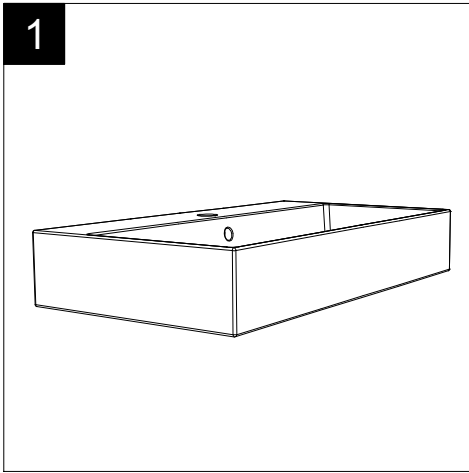

Guida all'installazione dei lavabi sospesi con kit viti di fissaggio (cod. ACS60)

Serie: ZENITH - LIKE - TOUCH - TIME - FLUT - OZ - BRIO - SQUARE - QUAD - FLY - DUNIA

Installation guide for back to wall washbasins with fixing screws kit (cod. ACS60)

Series: ZENITH - LIKE - TOUCH - TIME - FLUT - OZ - BRIO - SQUARE - QUAD - FLY - DUNIA

①