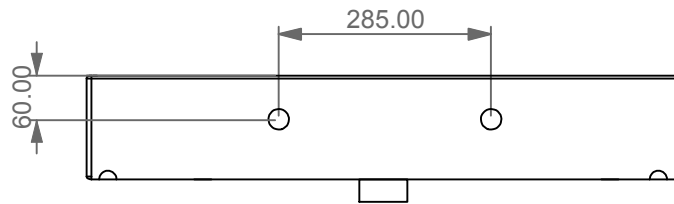

Lavabo Zenith bordo fino cm 80  
 monoforo (senza foro, tre fori su richiesta)  
 Zenith Washbasin cm 80 thin edge  
 one hole (no hole, three holes, on request)

FRONT

LEFT

REAR

SECTION

TOP

Designation  
 Lavabo Zenith bordo fino cm 80  
 monoforo (senza foro, tre fori su richiesta)  
 Zenith Washbasin cm 80 thin edge  
 one hole (no hole, three holes, on request)

Scale  
 1:10

cod. ZELAVBW80

This drawing including the respectedata may neither be duplicated nor modified nor altered without the consent of GSG Ceramic Design. The use of the data/technical drawings take place at users own risk and under exclusion of any liability of GSG Ceramic Design. The dimensions are not binding; products are subject to changes. Measurement shown may be subjected to small variations or are indicative.

Guida all'installazione dei lavabi sospesi con kit viti di fissaggio (cod. ACS60)

Serie: ZENITH - LIKE - TOUCH - TIME - FLUT - OZ - BRIO - SQUARE - QUAD - FLY - DUNIA

*Installation guide for back to wall washbasins with fixing screws kit (cod. ACS60)*