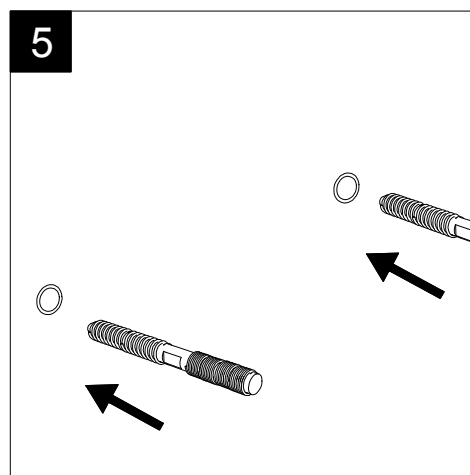

Guida all'installazione dei lavabi sospesi con kit viti di fissaggio (cod. ACS60)

Serie: ZENITH - LIKE - TOUCH - TIME - FLUT - OZ - BRIO - SQUARE - QUAD - FLY - DUNIA

Installation guide for back to wall washbasins with fixing screws kit (cod. ACS60)

Series: ZENITH - LIKE - TOUCH - TIME - FLUT - OZ - BRIO - SQUARE - QUAD - FLY - DUNIA

①