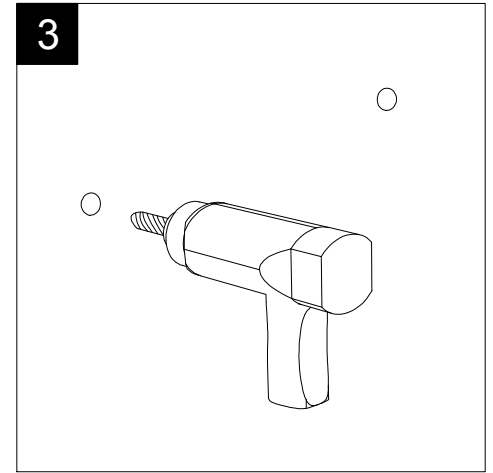

Guida all'installazione dei lavabi sospesi con kit viti di fissaggio (cod. ACS60)

Serie: ZENITH - LIKE - TOUCH - TIME - FLUT - OZ - BRIO - SQUARE - QUAD - FLY - DUNIA

Installation guide for back to wall washbasins with fixing screws kit (cod. ACS60)

Series: ZENITH - LIKE - TOUCH - TIME - FLUT - OZ - BRIO - SQUARE - QUAD - FLY - DUNIA

①