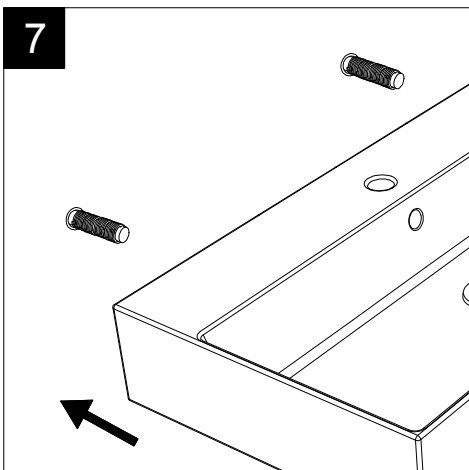

Guida all'installazione dei lavabi sospesi con kit viti di fissaggio (cod. ACS60)

Serie: ZENITH - LIKE - TOUCH - TIME - FLUT - OZ - BRIO - SQUARE - QUAD - FLY - DUNIA

Installation guide for back to wall washbasins with fixing screws kit (cod. ACS60)

Series: ZENITH - LIKE - TOUCH - TIME - FLUT - OZ - BRIO - SQUARE - QUAD - FLY - DUNIA

①