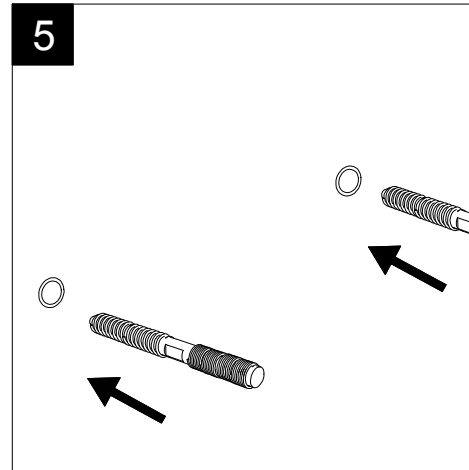

Lavabo Zenith bordo fino cm 80  
 monoforo (senza foro, tre fori su richiesta)  
 Zenith Washbasin cm 80 thin edge  
 one hole (no hole, three holes, on request)

FRONT

LEFT

REAR

SECTION

TOP

Designation  
 Lavabo Zenith bordo fino cm 80  
 monoforo (senza foro, tre fori su richiesta)  
 Zenith Washbasin cm 80 thin edge  
 one hole (no hole, three holes, on request)

Scale  
 1:10

cod. ZELAVBW80

This drawing including the respectedata may neither be duplicated nor modified nor altered without the consent of GSG Ceramic Design. The use of the data/technical drawings take place at users own risk and under exclusion of any liability of GSG Ceramic Design. The dimensions are not binding; products are subject to changes. Measurement shown may be subjected to small variations or are indicative.

Guida all'installazione dei lavabi sospesi con kit viti di fissaggio (cod. ACS60)

Serie: ZENITH - LIKE - TOUCH - TIME - FLUT - OZ - BRIO - SQUARE - QUAD - FLY - DUNIA

*Installation guide for back to wall washbasins with fixing screws kit (cod. ACS60)*

*Series: ZENITH - LIKE - TOUCH - TIME - FLUT - OZ - BRIO - SQUARE - QUAD - FLY - DUNIA*

①

Guida all'installazione dei lavabi sospesi con kit viti di fissaggio (cod. ACS60)

Serie: ZENITH - LIKE - TOUCH - TIME - FLUT - OZ - BRIO - SQUARE - QUAD - FLY - DUNIA