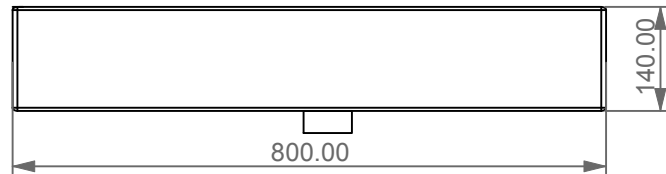

Lavabo Zenith bordo fino cm 80
 monoforo (senza foro, tre fori su richiesta)
 Zenith Washbasin cm 80 thin edge
 one hole (no hole, three holes, on request)

FRONT

LEFT

REAR

SECTION

TOP

Designation
 Lavabo Zenith bordo fino cm 80
 monoforo (senza foro, tre fori su richiesta)
 Zenith Washbasin cm 80 thin edge
 one hole (no hole, three holes, on request)

Scale
 1:10

cod. ZELAVBW80

This drawing including the respectedata may neither be duplicated nor modified nor altered without the consent of GSG Ceramic Design. The use of the data/technical drawings take place at users own risk and under exclusion of any liability of GSG Ceramic Design. The dimensions are not binding; products are subject to changes. Measurement shown may be subjected to small variations or are indicative.