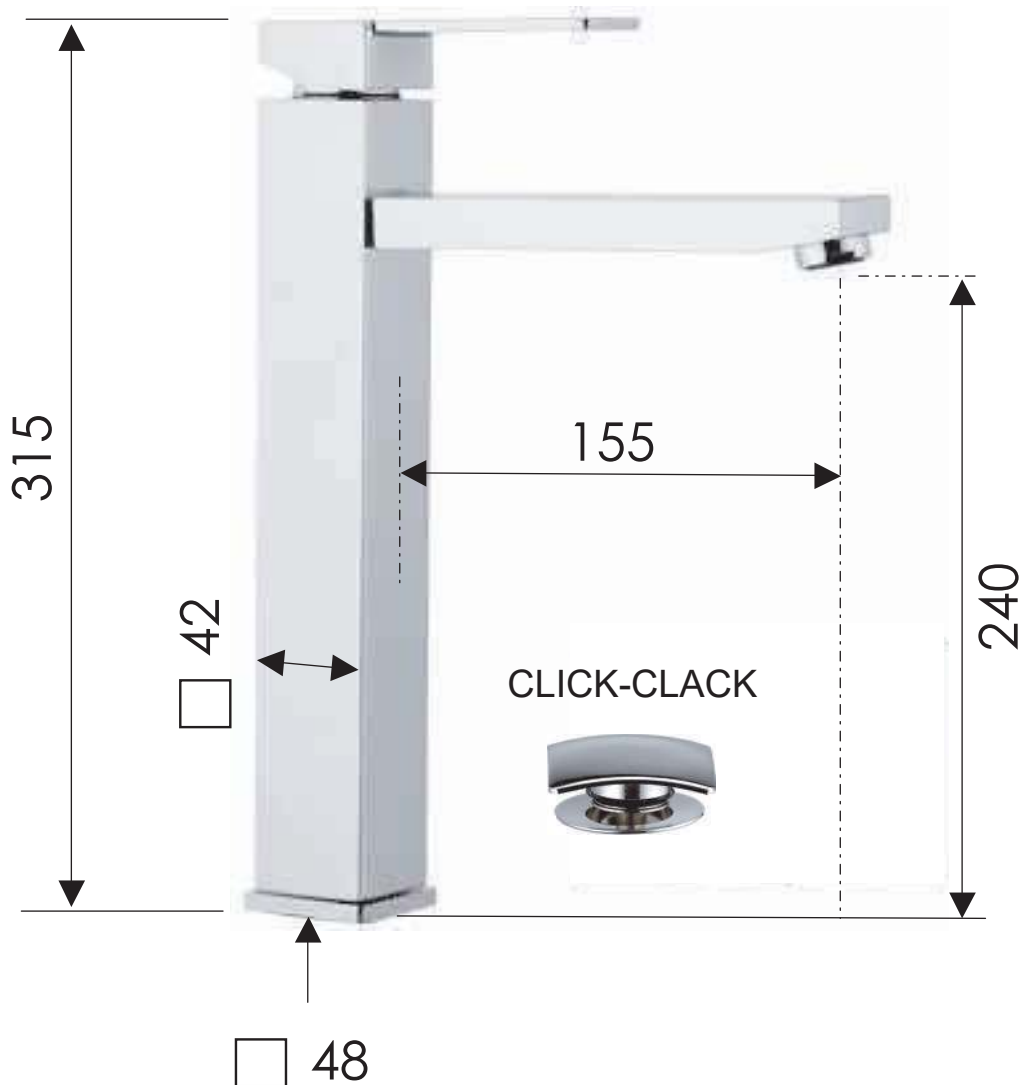

REMER

RUBINETTERIE

SCHEDA TECNICA

TECHNICAL FEATURES

ART. COD.

Q10LB

MATERIALI / MATERIALS

OTTONE CROMATO / CHROME PLATED BRASS