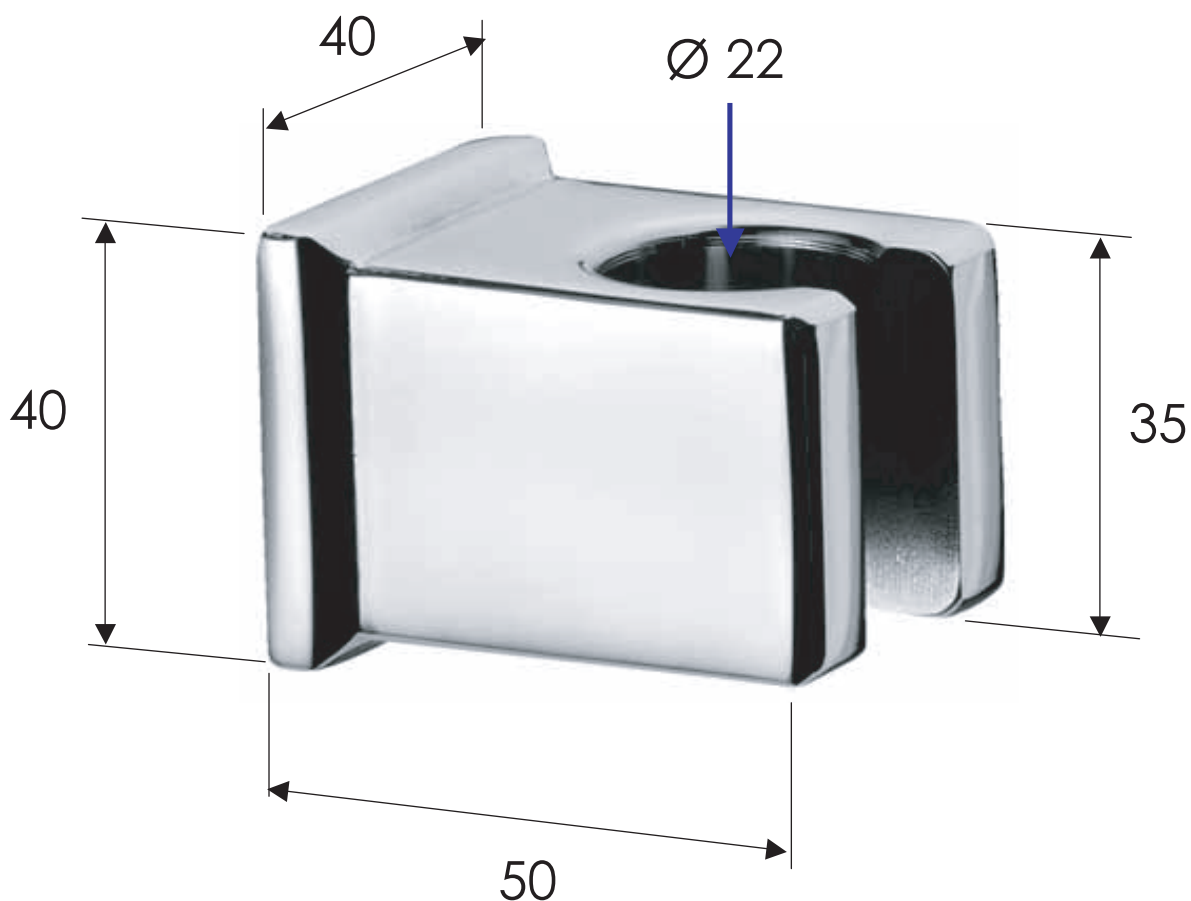

REMER

RUBINETTERIE

SCHEDA TECNICA

ART. COD.

TECHNICAL FEATURES

339SOS

MATERIALI / MATERIALS

OTTONE CROMATO / CHROME PLATED BRASS