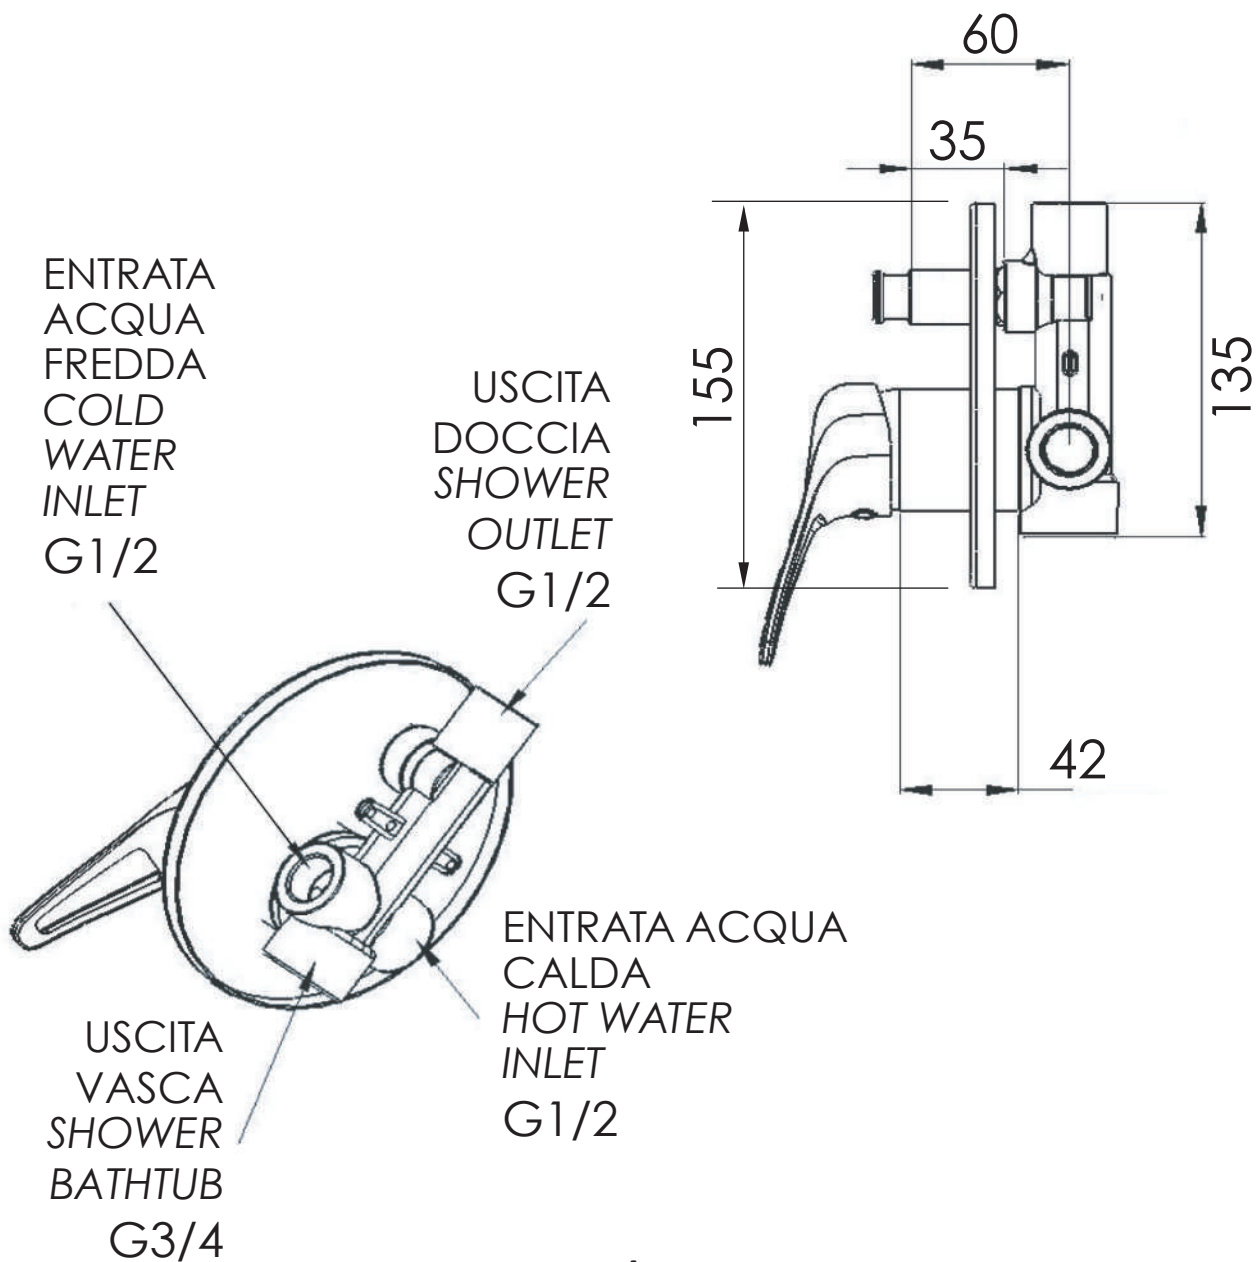

REMER

RUBINETTERIE

SCHEDA TECNICA

TECHNICAL FEATURES

ART. COD.

K09

MATERIALI / MATERIALS

OTTONE CROMATO / CHROME PLATED BRASS