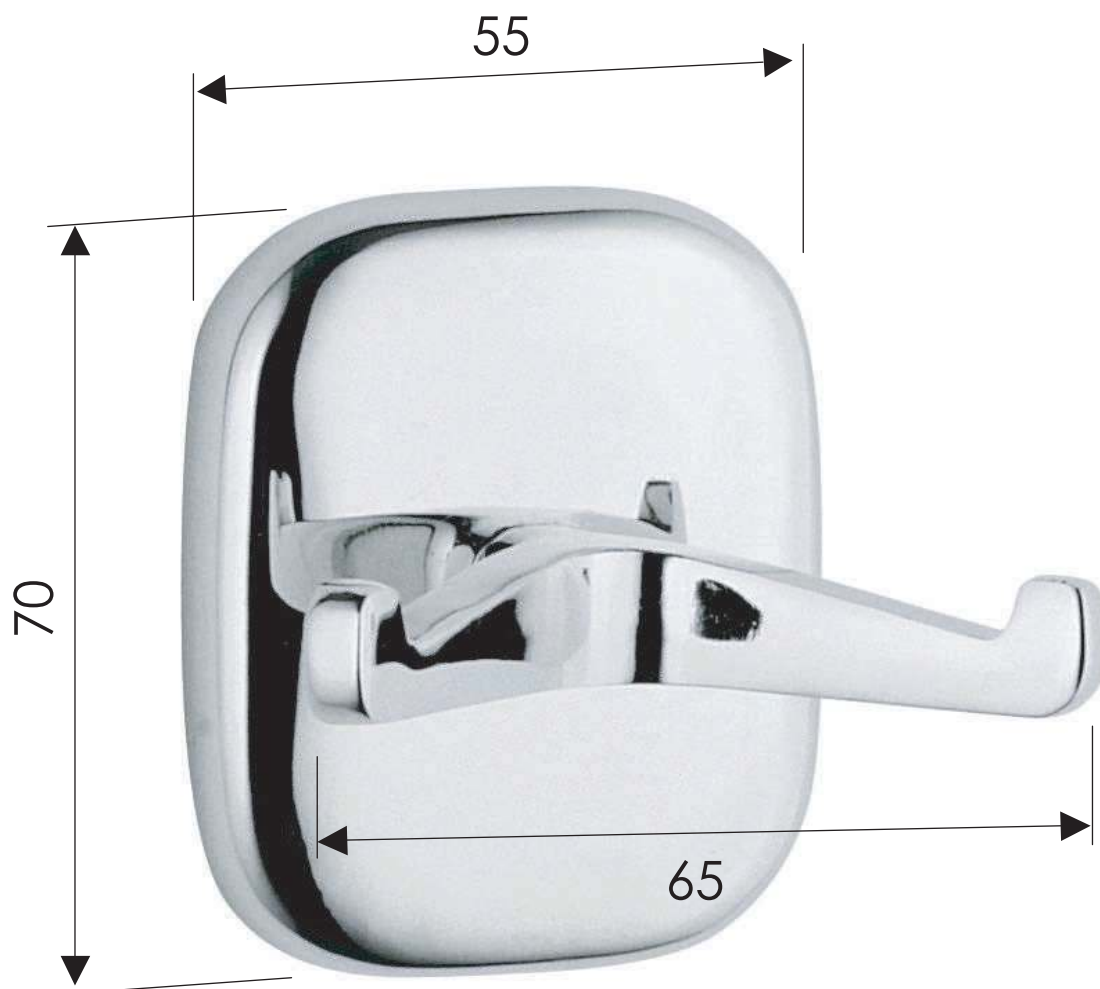

REMER

RUBINETTERIE

SCHEDA TECNICA

TECHNICAL FEATURES

ART. COD.

SU50

MATERIALI / MATERIALS

OTTONE CROMATO / CHROME PLATED BRASS