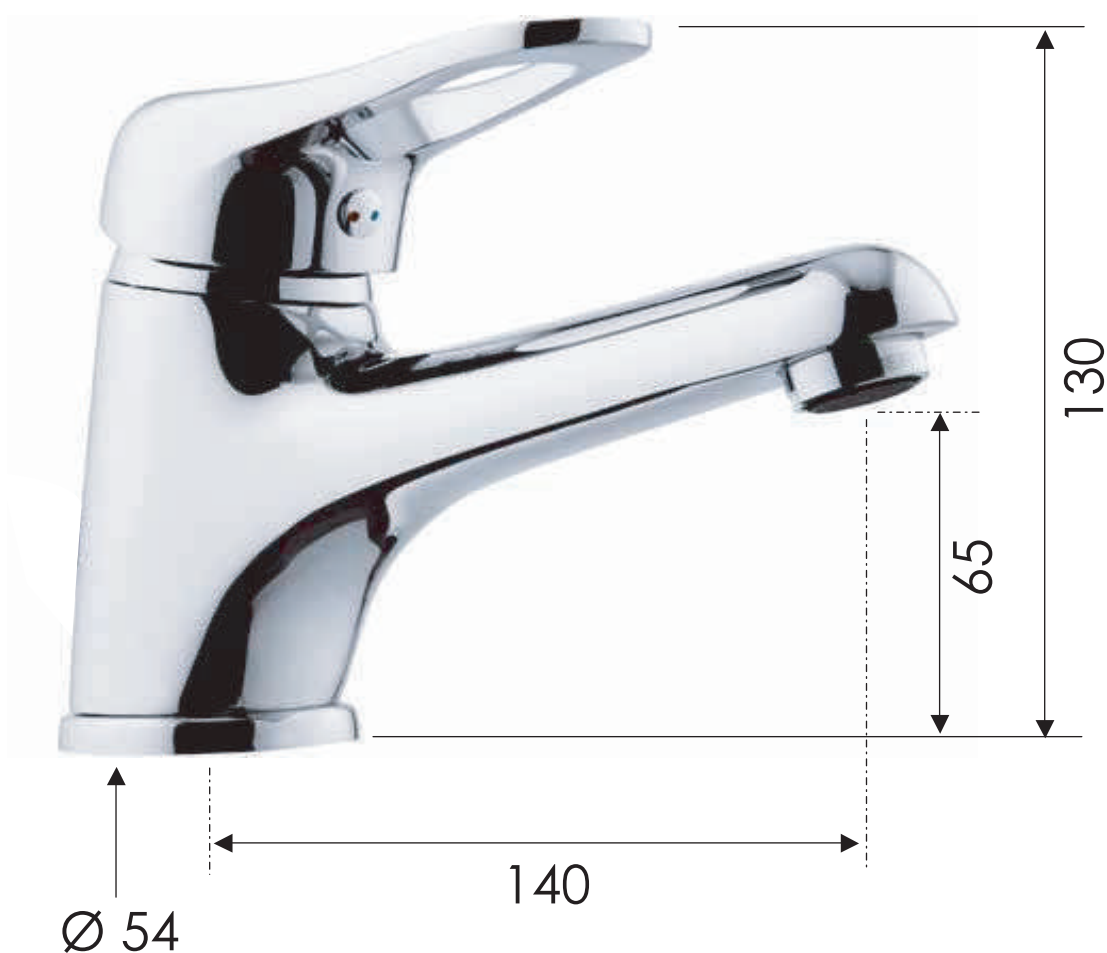

# REMER

RUBINETTERIE

SCHEDA TECNICA

ART. COD.

*TECHNICAL FEATURES*

**K11L**

## MATERIALI / MATERIALS

OTTONE CROMATO / CHROME PLATED BRASS