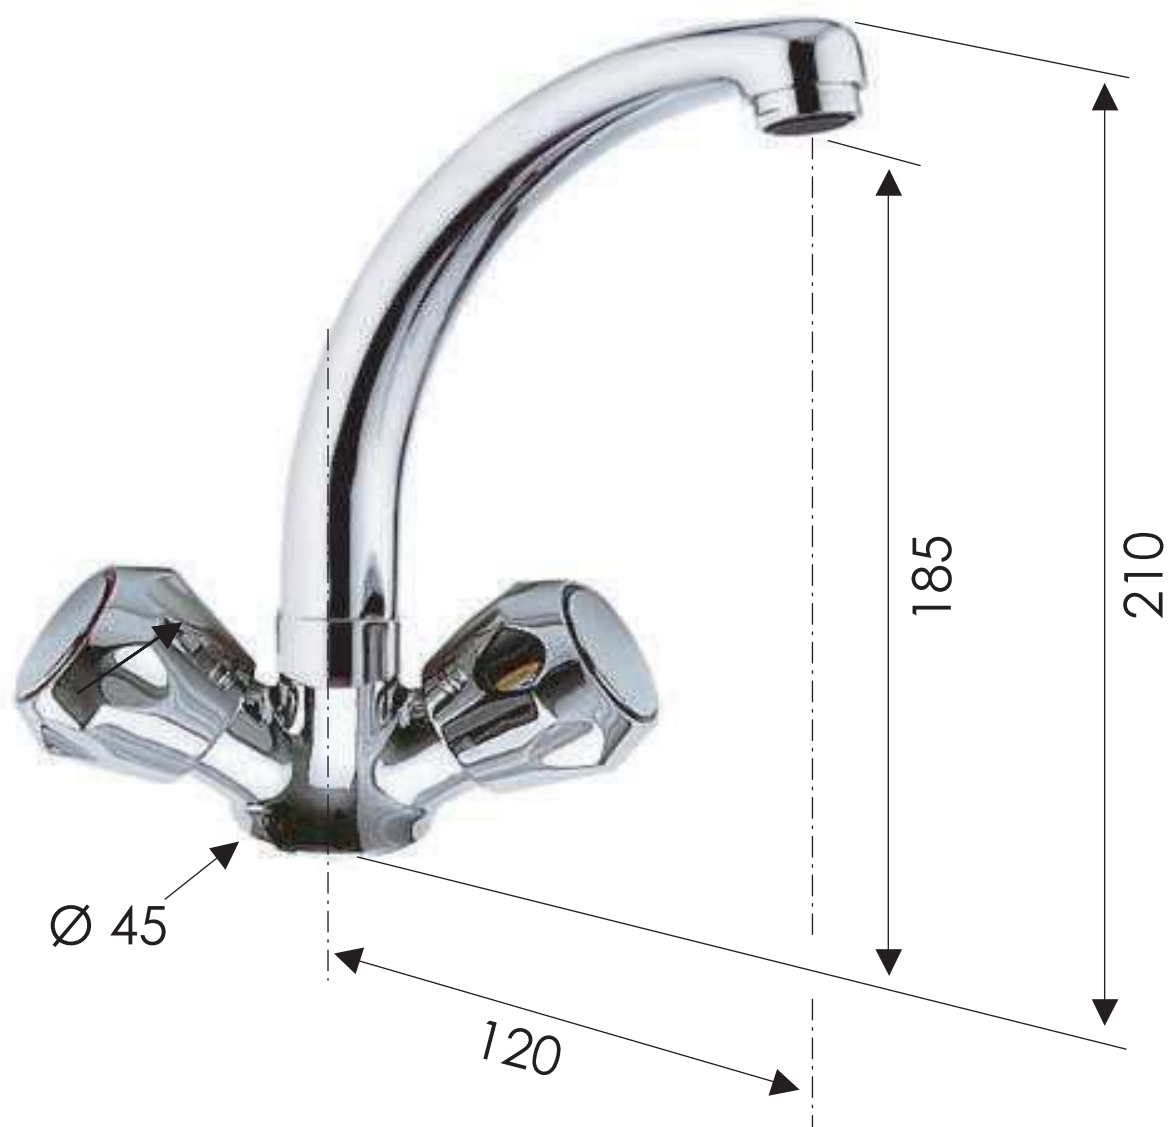

REMER

RUBINETTERIE

SCHEDA TECNICA

TECHNICAL FEATURES

ART. COD.

43CEX

MATERIALI / MATERIALS

OTTONE CROMATO / CHROME PLATED BRASS