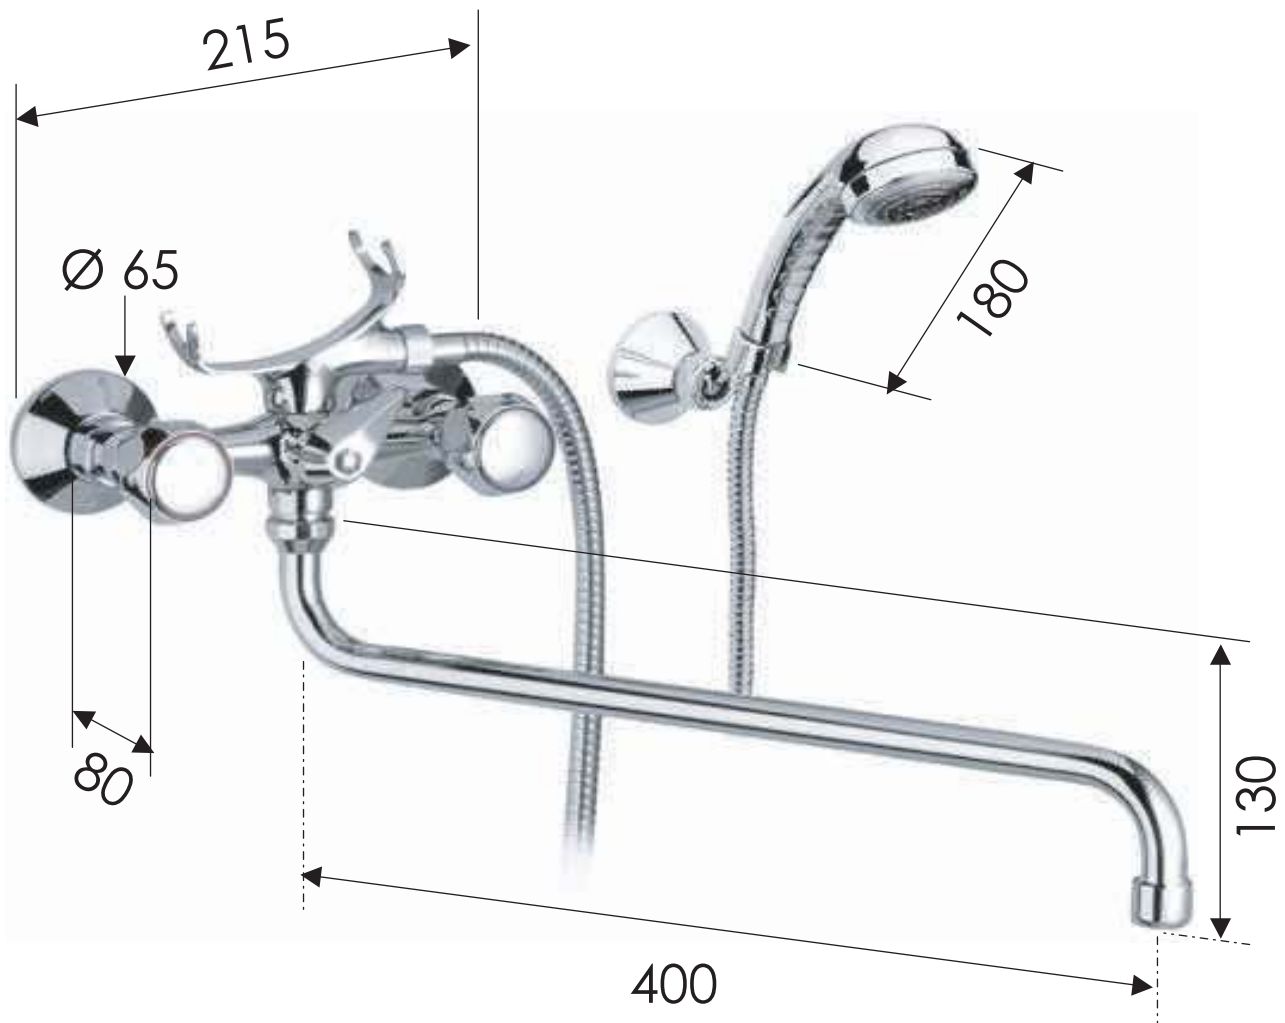

REMER

RUBINETTERIE

SCHEDA TECNICA

ART. COD.

TECHNICAL FEATURES

04EX

MATERIALI / MATERIALS

OTTONE CROMATO / CHROME PLATED BRASS