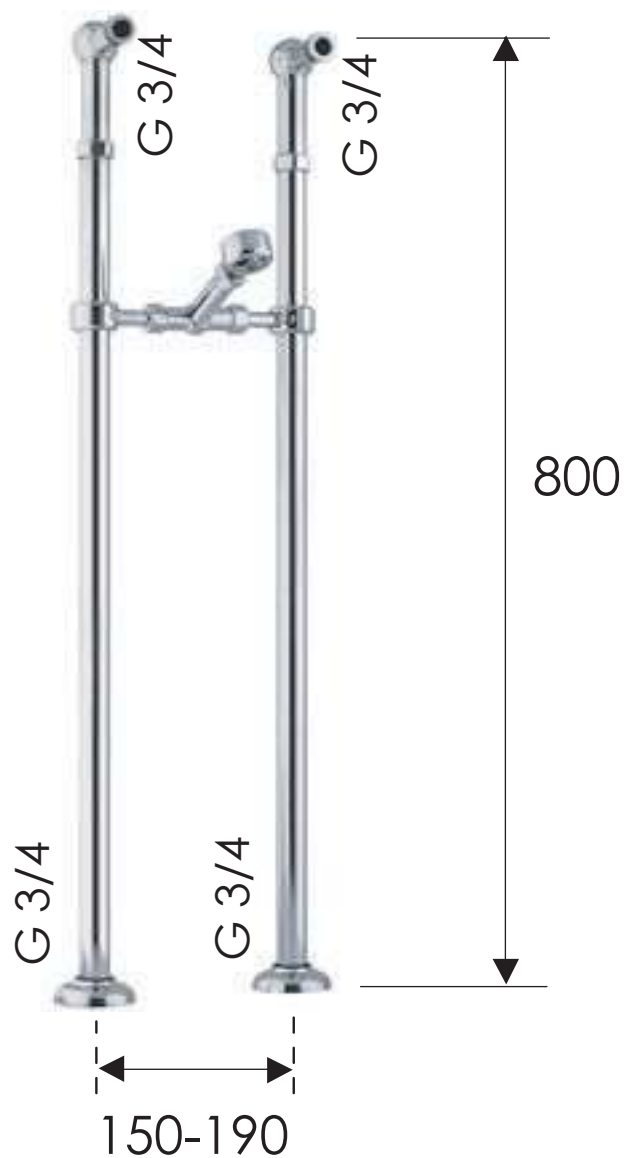

REMER

RUBINETTERIE

SCHEDA TECNICA

TECHNICAL FEATURES

ART. COD.

8801LIS

MATERIALI / MATERIALS

OTTONE CROMATO / CHROME PLATED BRASS