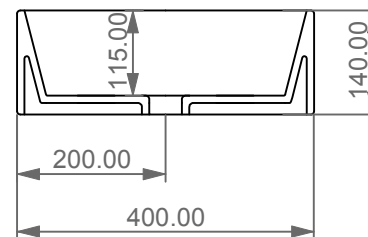

Lavabo Zenith bordo fino, cm 50
Zenith Washbasin cm 50 thin edge

FRONT

LEFT

TOP

SECTION

Designation Lavabo Zenith bordo fino, cm 50 Zenith Washbasin cm 50 thin edge	GSGI CERAMIC DESIGN
Scale 1:10	This drawing including the respected data may neither be duplicated nor modified nor altered without the consent of GSG Ceramic Design. The use of the data/technical drawings take place at users own risk and under exclusion of any liability of GSG Ceramic Design. The dimensions are not binding; products are subject to changes. Measurement shown may be subjected to small variations or are indicative.
cod. ZELAVFS50	

Guida all'installazione dei lavabi d'appoggio centro-piano.

Serie: EASY - ZENITH - LIKE - TOUCH - BOX - TIME - RING - FLUT

Installation guide for free standing countertop washbasins.

Series: EASY - ZENITH - LIKE - TOUCH - BOX - TIME - RING - FLUT