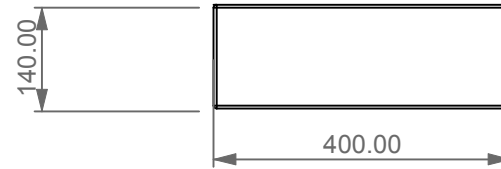

Lavabo Zenith bordo fino, cm 50
Zenith Washbasin cm 50 thin edge

FRONT

LEFT

TOP

SECTION

Designation Lavabo Zenith bordo fino, cm 50 Zenith Washbasin cm 50 thin edge	GSGI CERAMIC DESIGN
Scale 1:10	This drawing including the respected data may neither be duplicated nor modified nor altered without the consent of GSG Ceramic Design. The use of the data/technical drawings take place at users own risk and under exclusion of any liability of GSG Ceramic Design. The dimensions are not binding; products are subject to changes. Measurement shown may be subjected to small variations or are indicative.
cod. ZELAVFS50	

Guida all'installazione dei lavabi d'appoggio centro-piano.

Serie: EASY - ZENITH - LIKE - TOUCH - BOX - TIME - RING - FLUT

Installation guide for free standing countertop washbasins.

Series: EASY - ZENITH - LIKE - TOUCH - BOX - TIME - RING - FLUT