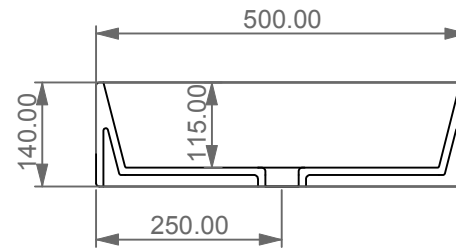

Lavabo Zenith bordo fino, cm 50
Zenith Washbasin cm 50 thin edge

FRONT

LEFT

TOP

SECTION

Designation Lavabo Zenith bordo fino, cm 50 Zenith Washbasin cm 50 thin edge	GSG CERAMIC DESIGN
Scale 1:10	This drawing including the respected data may neither be duplicated nor modified nor altered without the consent of GSG Ceramic Design. The use of the data/technical drawings take place at users own risk and under exclusion of any liability of GSG Ceramic Design. The dimensions are not binding; products are subject to changes. Measurement shown may be subjected to small variations or are indicative.
cod. ZELAVFS50	

Guida all'installazione dei lavabi d'appoggio centro-piano.

Serie: EASY - ZENITH - LIKE - TOUCH - BOX - TIME - RING - FLUT

Installation guide for free standing countertop washbasins.

Series: EASY - ZENITH - LIKE - TOUCH - BOX - TIME - RING - FLUT