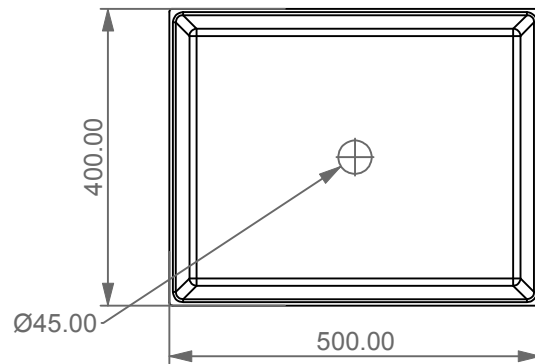

Lavabo Zenith bordo fino, cm 50
Zenith Washbasin cm 50 thin edge

FRONT

LEFT

TOP

SECTION

Designation Lavabo Zenith bordo fino, cm 50 Zenith Washbasin cm 50 thin edge	GSGI CERAMIC DESIGN
Scale 1:10	This drawing including the respected data may neither be duplicated nor modified nor altered without the consent of GSG Ceramic Design. The use of the data/technical drawings take place at users own risk and under exclusion of any liability of GSG Ceramic Design. The dimensions are not binding; products are subject to changes. Measurement shown may be subjected to small variations or are indicative.
cod. ZELAVFS50	

Guida all'installazione dei lavabi d'appoggio centro-piano.

Serie: EASY - ZENITH - LIKE - TOUCH - BOX - TIME - RING - FLUT

Installation guide for free standing countertop washbasins.

Series: EASY - ZENITH - LIKE - TOUCH - BOX - TIME - RING - FLUT