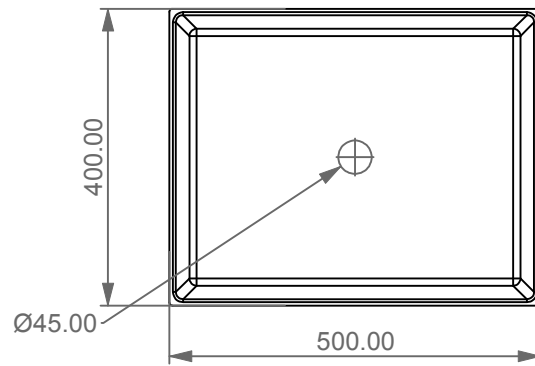

Lavabo Zenith bordo fino, cm 50
Zenith Washbasin cm 50 thin edge

FRONT

LEFT

TOP

SECTION

Designation Lavabo Zenith bordo fino, cm 50 Zenith Washbasin cm 50 thin edge	GSG CERAMIC DESIGN
Scale 1:10	This drawing including the respected data may neither be duplicated nor modified nor altered without the consent of GSG Ceramic Design. The use of the data/technical drawings take place at users own risk and under exclusion of any liability of GSG Ceramic Design. The dimensions are not binding; products are subject to changes. Measurement shown may be subjected to small variations or are indicative.
cod. ZELAVFS50	

Guida all'installazione dei lavabi d'appoggio centro-piano.

Serie: EASY - ZENITH - LIKE - TOUCH - BOX - TIME - RING - FLUT

Installation guide for free standing countertop washbasins.

Series: EASY - ZENITH - LIKE - TOUCH - BOX - TIME - RING - FLUT