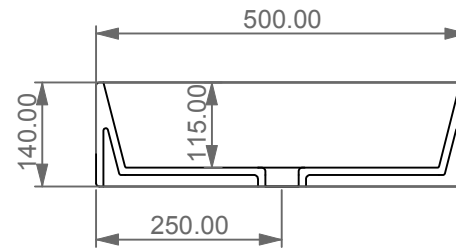

Lavabo Zenith bordo fino, cm 50
Zenith Washbasin cm 50 thin edge

FRONT

LEFT

TOP

SECTION

Designation Lavabo Zenith bordo fino, cm 50 Zenith Washbasin cm 50 thin edge	GSGI CERAMIC DESIGN
Scale 1:10	This drawing including the respected data may neither be duplicated nor modified nor altered without the consent of GSG Ceramic Design. The use of the data/technical drawings take place at users own risk and under exclusion of any liability of GSG Ceramic Design. The dimensions are not binding; products are subject to changes. Measurement shown may be subjected to small variations or are indicative.
cod. ZELAVFS50	

Guida all'installazione dei lavabi d'appoggio centro-piano.

Serie: EASY - ZENITH - LIKE - TOUCH - BOX - TIME - RING - FLUT

Installation guide for free standing countertop washbasins.

Series: EASY - ZENITH - LIKE - TOUCH - BOX - TIME - RING - FLUT