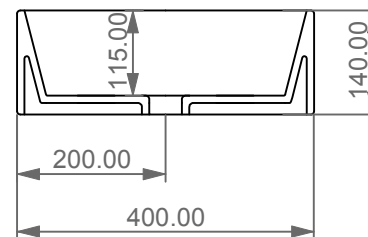

Lavabo Zenith bordo fino, cm 50
Zenith Washbasin cm 50 thin edge

FRONT

LEFT

TOP

SECTION

Designation Lavabo Zenith bordo fino, cm 50 Zenith Washbasin cm 50 thin edge	GSG CERAMIC DESIGN
Scale 1:10	This drawing including the respected data may neither be duplicated nor modified nor altered without the consent of GSG Ceramic Design. The use of the data/technical drawings take place at users own risk and under exclusion of any liability of GSG Ceramic Design. The dimensions are not binding; products are subject to changes. Measurement shown may be subjected to small variations or are indicative.
cod. ZELAVFS50	

Guida all'installazione dei lavabi d'appoggio centro-piano.

Serie: EASY - ZENITH - LIKE - TOUCH - BOX - TIME - RING - FLUT

Installation guide for free standing countertop washbasins.

Series: EASY - ZENITH - LIKE - TOUCH - BOX - TIME - RING - FLUT