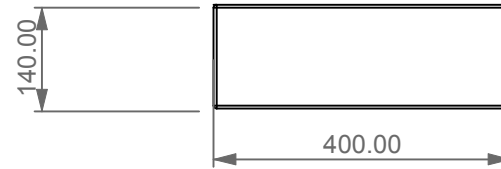

Lavabo Zenith bordo fino, cm 50
Zenith Washbasin cm 50 thin edge

FRONT

LEFT

TOP

SECTION

Designation Lavabo Zenith bordo fino, cm 50 Zenith Washbasin cm 50 thin edge	GSG CERAMIC DESIGN
Scale 1:10	This drawing including the respected data may neither be duplicated nor modified nor altered without the consent of GSG Ceramic Design. The use of the data/technical drawings take place at users own risk and under exclusion of any liability of GSG Ceramic Design. The dimensions are not binding; products are subject to changes. Measurement shown may be subjected to small variations or are indicative.
cod. ZELAVFS50	

Guida all'installazione dei lavabi d'appoggio centro-piano.

Serie: EASY - ZENITH - LIKE - TOUCH - BOX - TIME - RING - FLUT

Installation guide for free standing countertop washbasins.

Series: EASY - ZENITH - LIKE - TOUCH - BOX - TIME - RING - FLUT