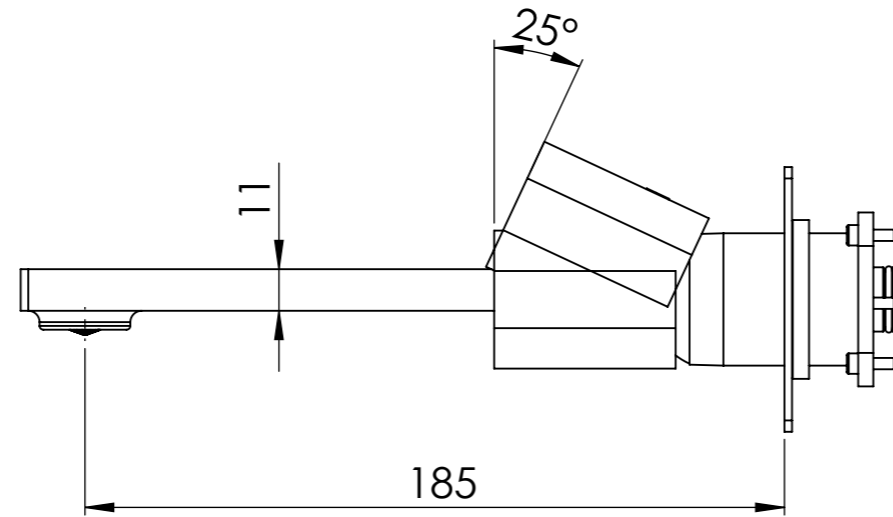

Descrizione: Parti esterne per miscelatore monocomando lavabo incasso ON15WBOX, interasse bocca 185mm.

Description: External parts for built-in single lever basin mixer ON15WBOX, spout center line 185mm

RICAMBI/SPARE PARTS:

CARTUCCIA/CARTRIDGE	X52125
AERATORE/AERATOR	83IJ185GPM12

Portata a 3bar: 4,5 l/min  
Flow rate at 3bar: 1,2 Gpm

CONNESSIONE BOCCA Q15INSWB  
SPOUT CONNECTION Q15INSWB

CONNESSIONE CARTUCCIA X52125WBAA  
CARTRIDGE CONNECTION X52125WBAA

BOCCA  
SPOUT

ROSONE A MURO  
WALL PLATE

MANIGLIA  
HANDLE