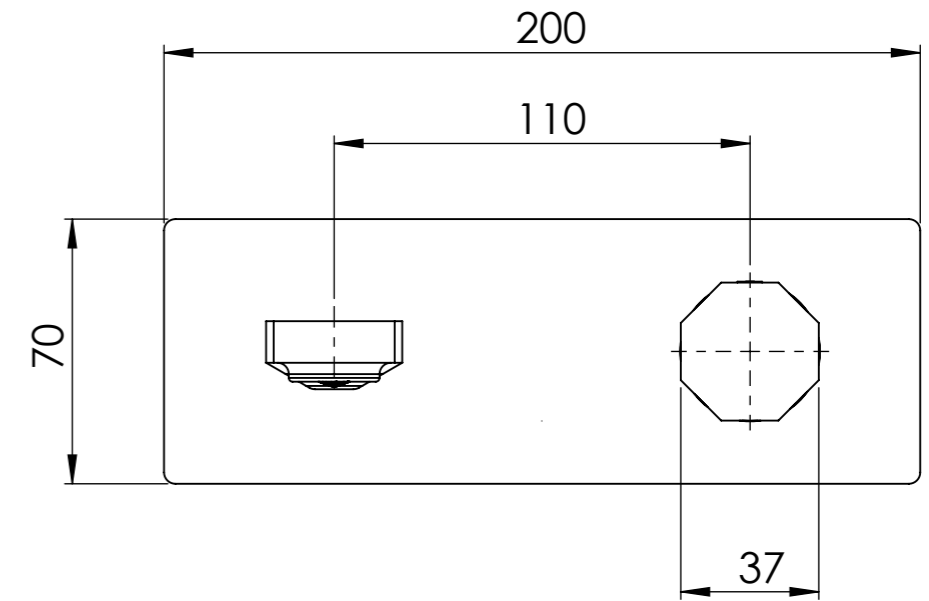

Descrizione: Parti esterne per miscelatore monocomando lavabo incasso ON15WBOX, interasse bocca 185mm.

Description: External parts for built-in single lever basin mixer ON15WBOX, spout center line 185mm

RICAMBI/SPARE PARTS:

CARTUCCIA/CARTRIDGE	X52125
AERATORE/AERATOR	83IJ185GPM12

Portata a 3bar: 4,5 l/min  
Flow rate at 3bar: 1,2 Gpm

CONNESSIONE BOCCA Q15INSWB  
SPOUT CONNECTION Q15INSWB

CONNESSIONE CARTUCCIA X52125WBAA  
CARTRIDGE CONNECTION X52125WBAA

BOCCA  
SPOUT

ROSONE A MURO  
WALL PLATE

MANIGLIA  
HANDLE