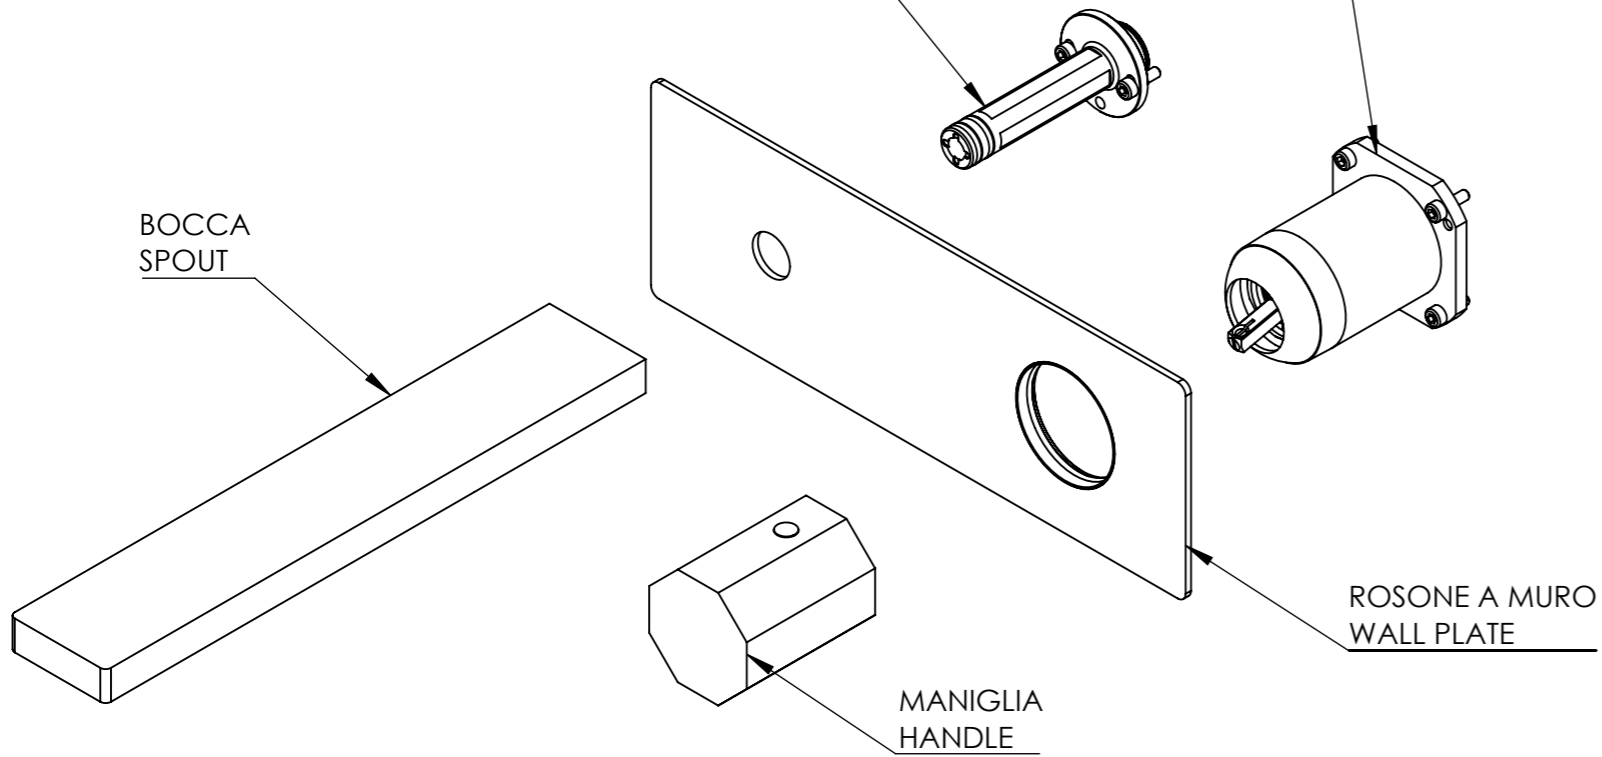

Descrizione: Parti esterne per miscelatore monocomando lavabo incasso ON15WBOX, interasse bocca 185mm.

Description: External parts for built-in single lever basin mixer ON15WBOX, spout center line 185mm

RICAMBI/SPARE PARTS:

CARTUCCIA/CARTRIDGE	X52125
AERATORE/AERATOR	83IJ185GPM12

Portata a 3bar: 4,5 l/min  
Flow rate at 3bar: 1,2 Gpm

CONNESSIONE BOCCA Q15INSWB  
SPOUT CONNECTION Q15INSWB

CONNESSIONE CARTUCCIA X52125WBAA  
CARTRIDGE CONNECTION X52125WBAA

BOCCA  
SPOUT

ROSONE A MURO  
WALL PLATE

MANIGLIA  
HANDLE